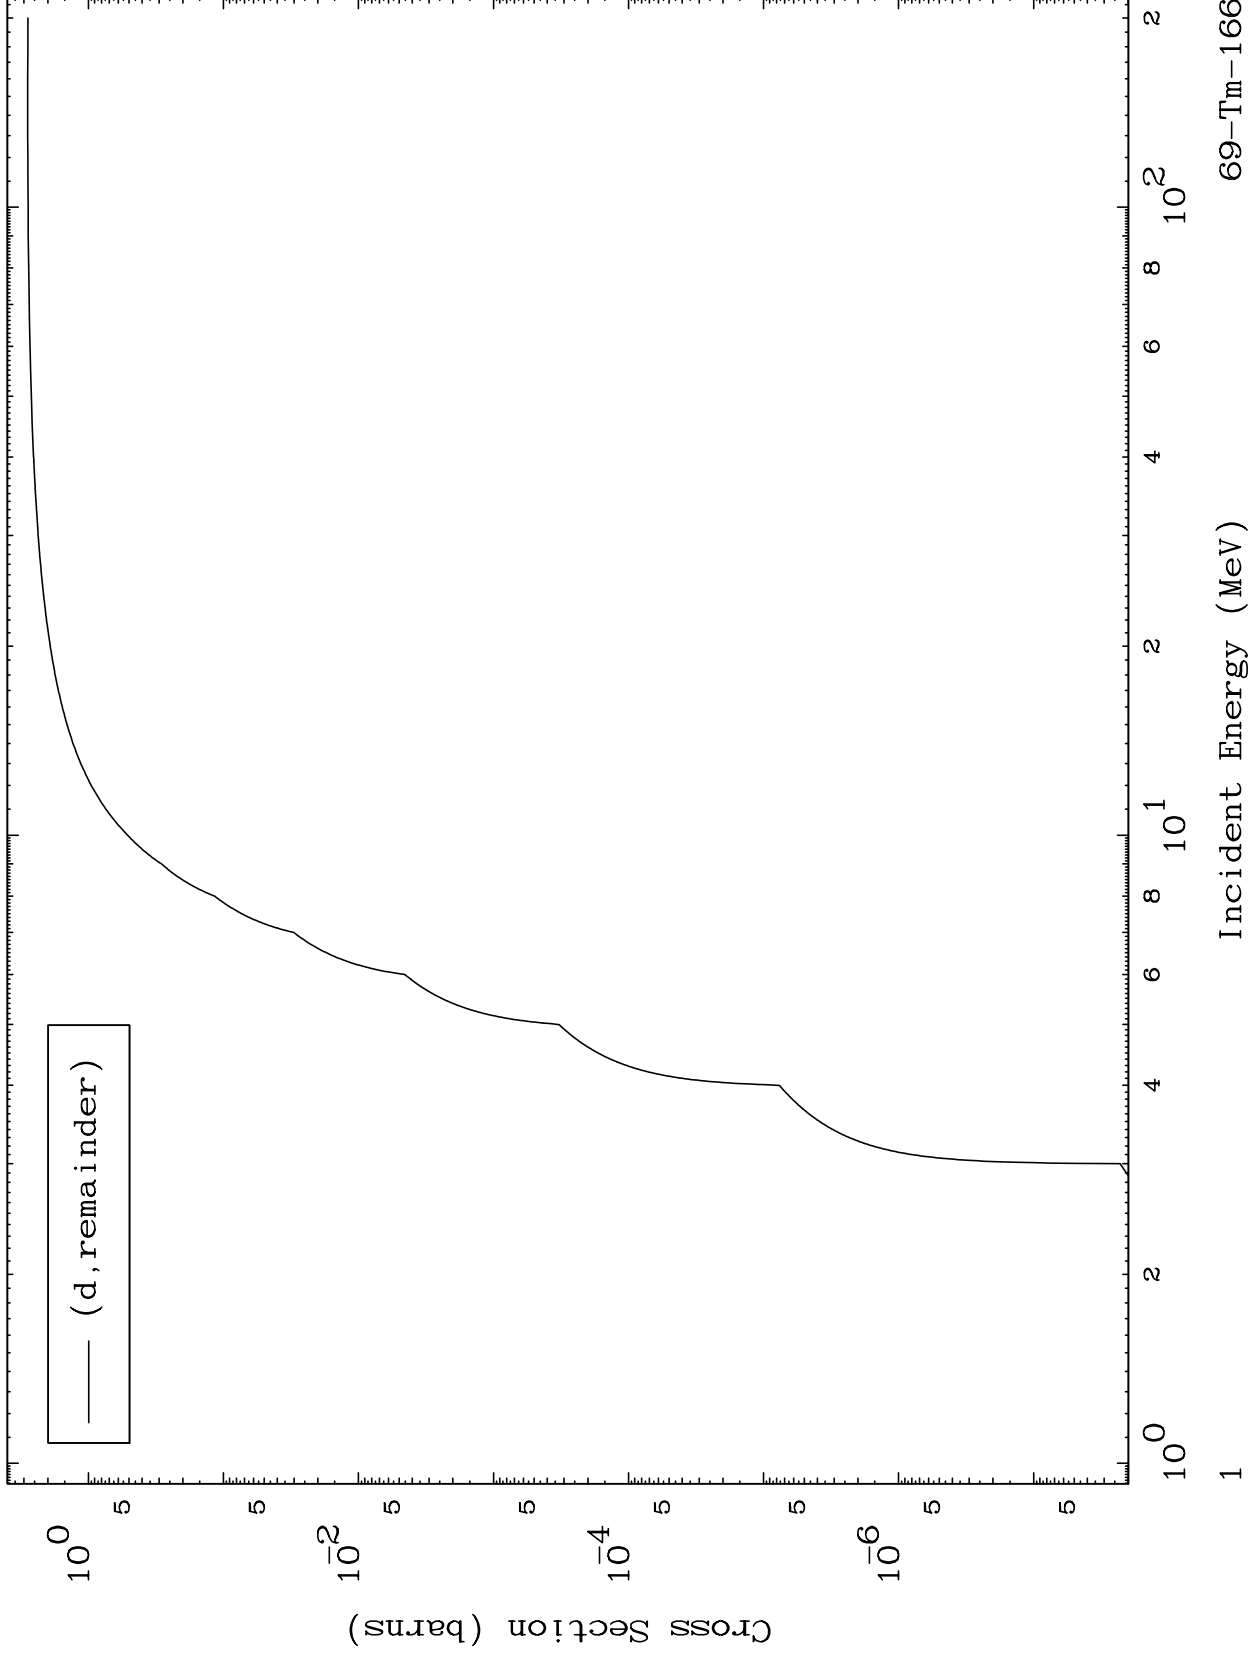

Press Mouse Button to Start

MAT 6916

Deuteron Major  
0 Kelvin Cross Sections

69-Tm-166

69-Tm-166