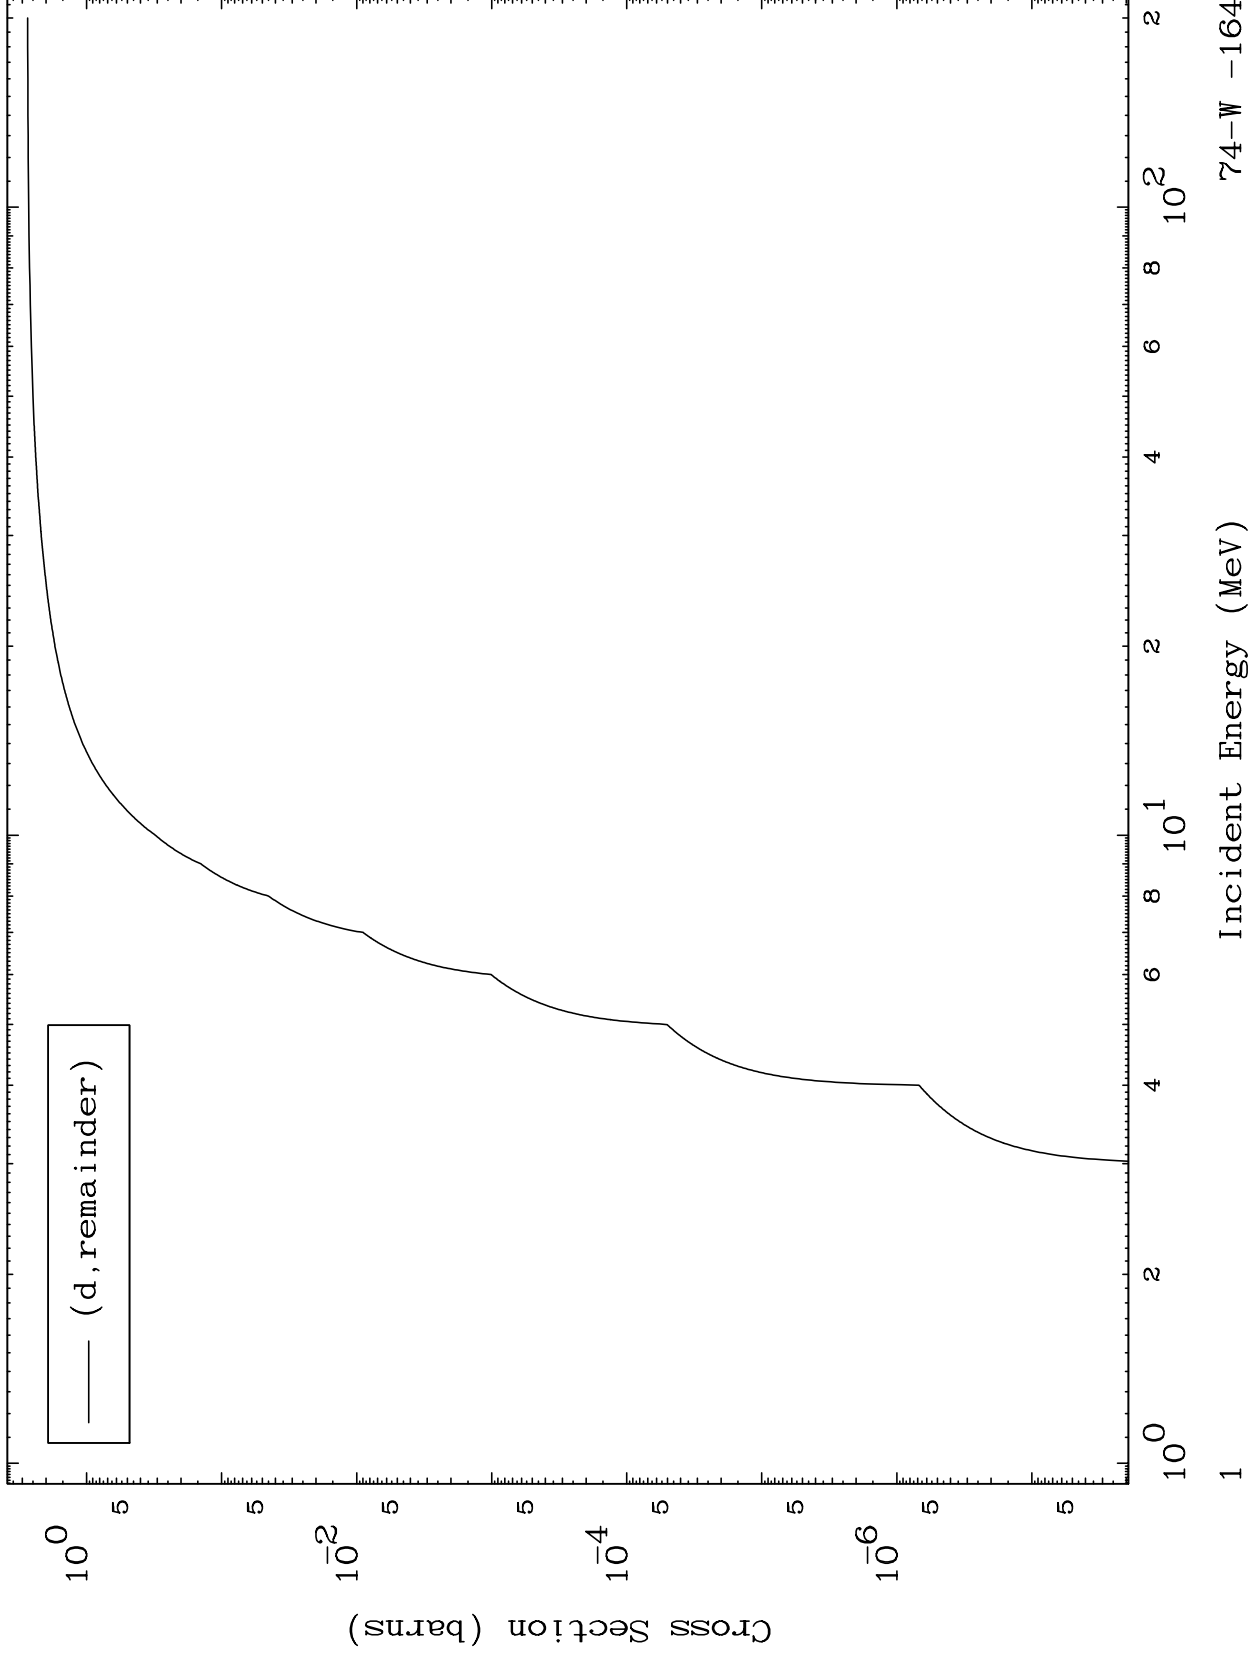

Press Mouse Button to Start

MAT 7377

Deuteron Major
0 Kelvin Cross Sections

74-W -164

74-W -164