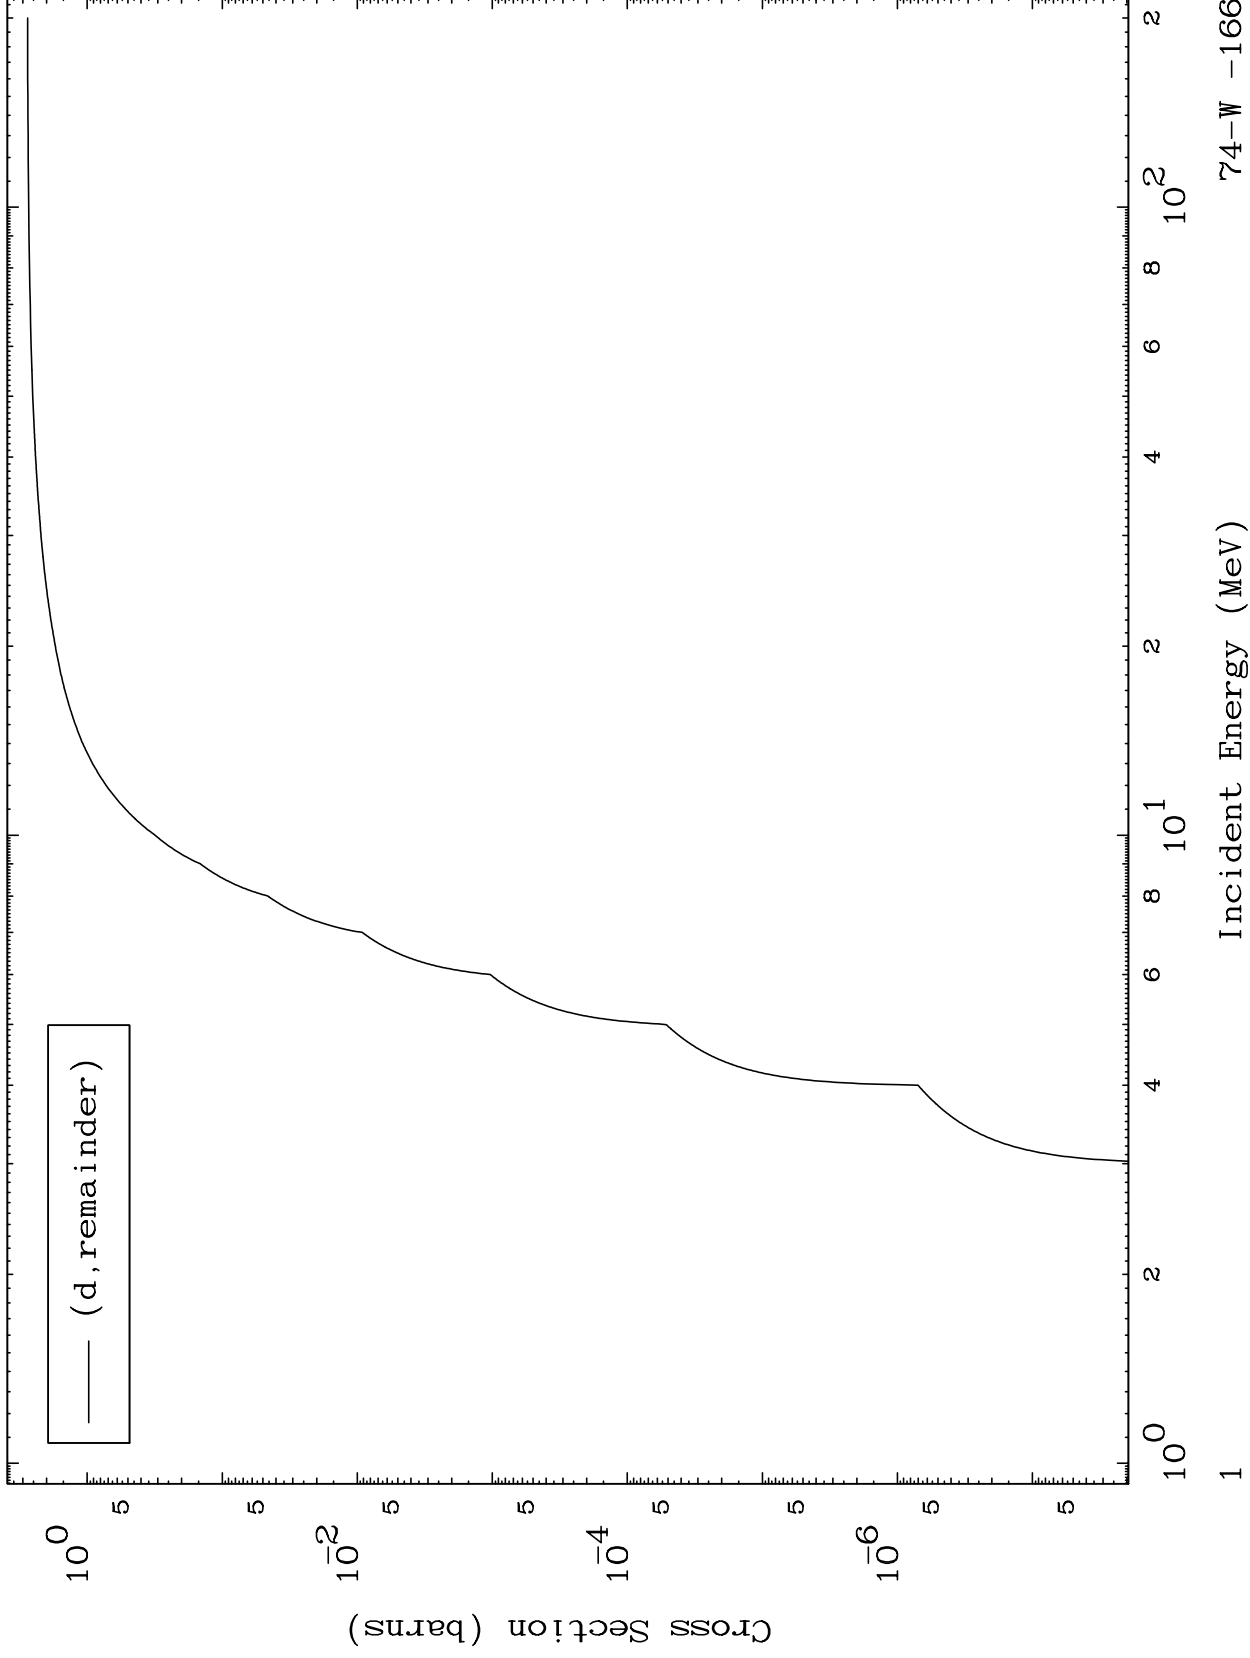

Press Mouse Button to Start

MAT 7383

Deuteron Major  
0 Kelvin Cross Sections

74-W -166

74-W -166