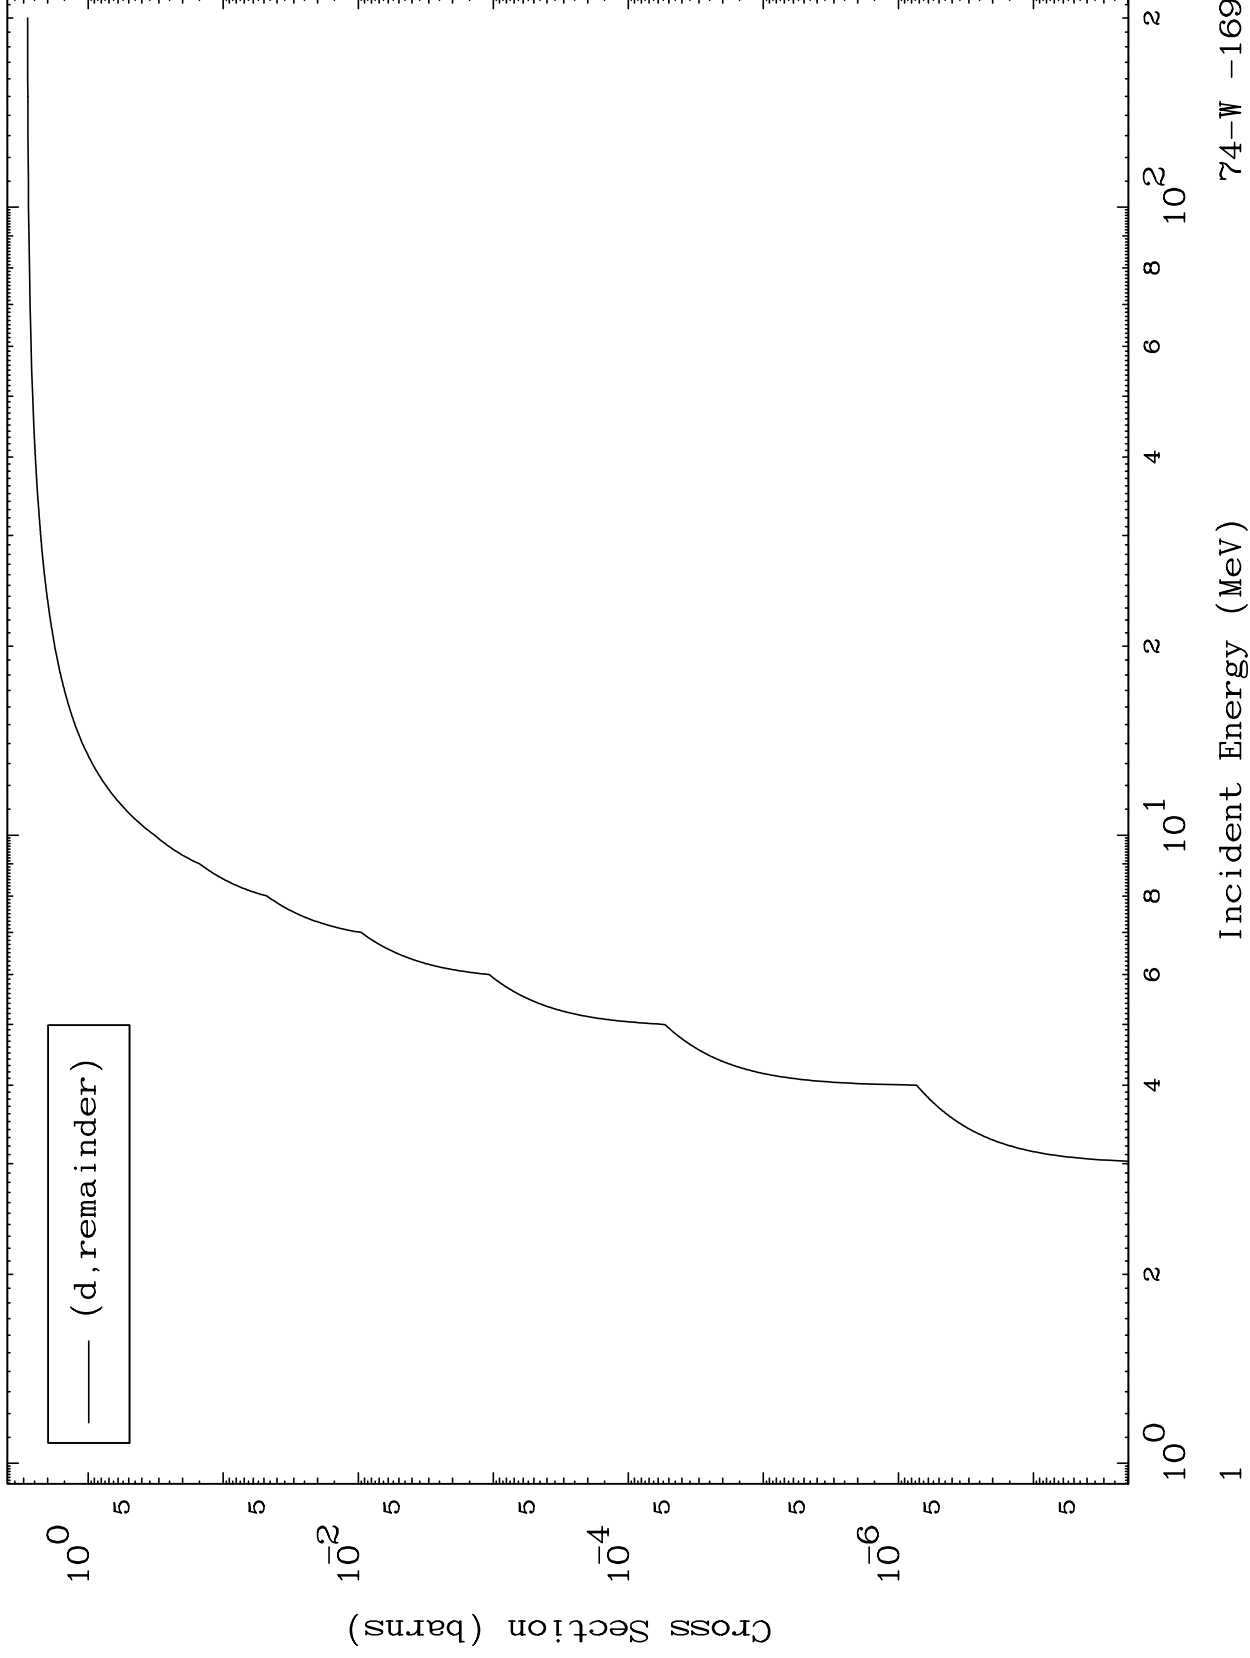

Press Mouse Button to Start

MAT 7392

Deuteron Major
0 Kelvin Cross Sections

74-W -169

74-W -169