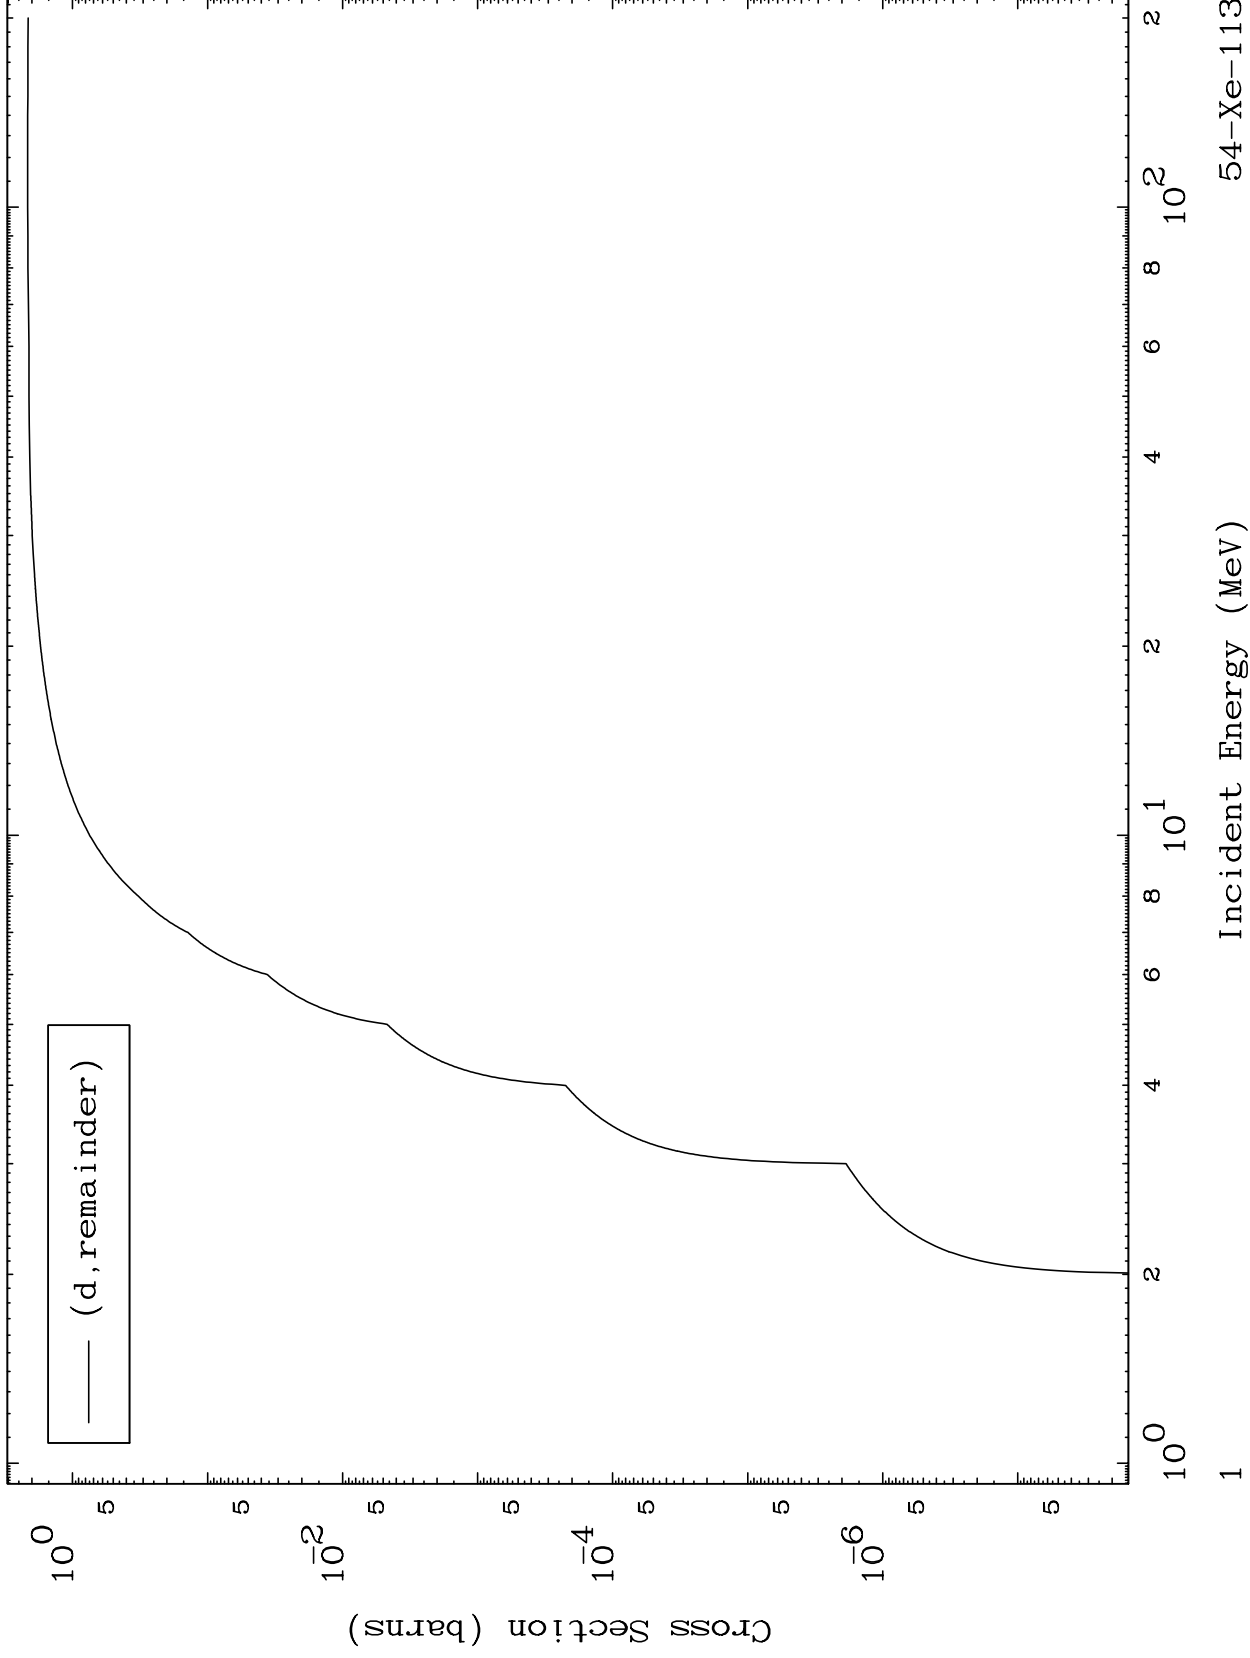

Press Mouse Button to Start

MAT 5392

Deuteron Major
0 Kelvin Cross Sections

54-Xe-113

54-Xe-113