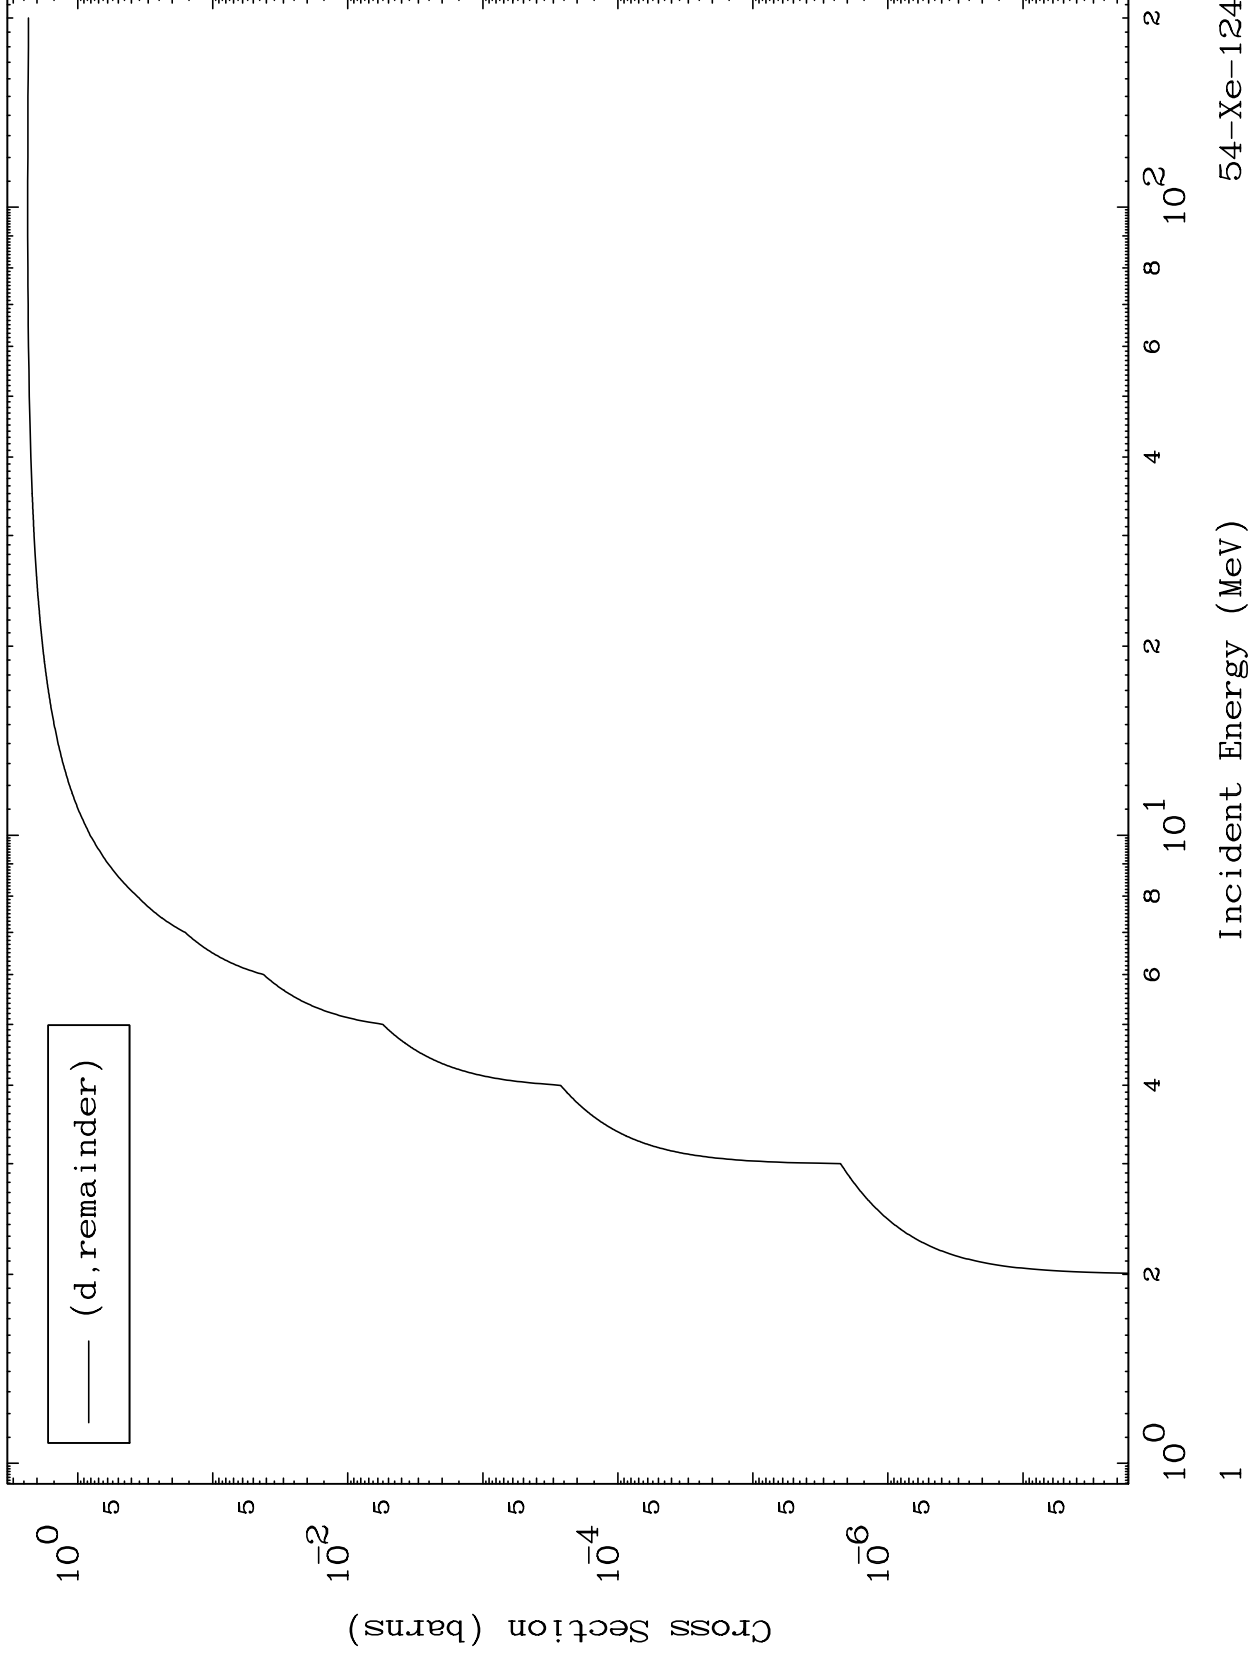

Press Mouse Button to Start

MAT 5425

Deuteron Major
0 Kelvin Cross Sections

54-Xe-124

54-Xe-124