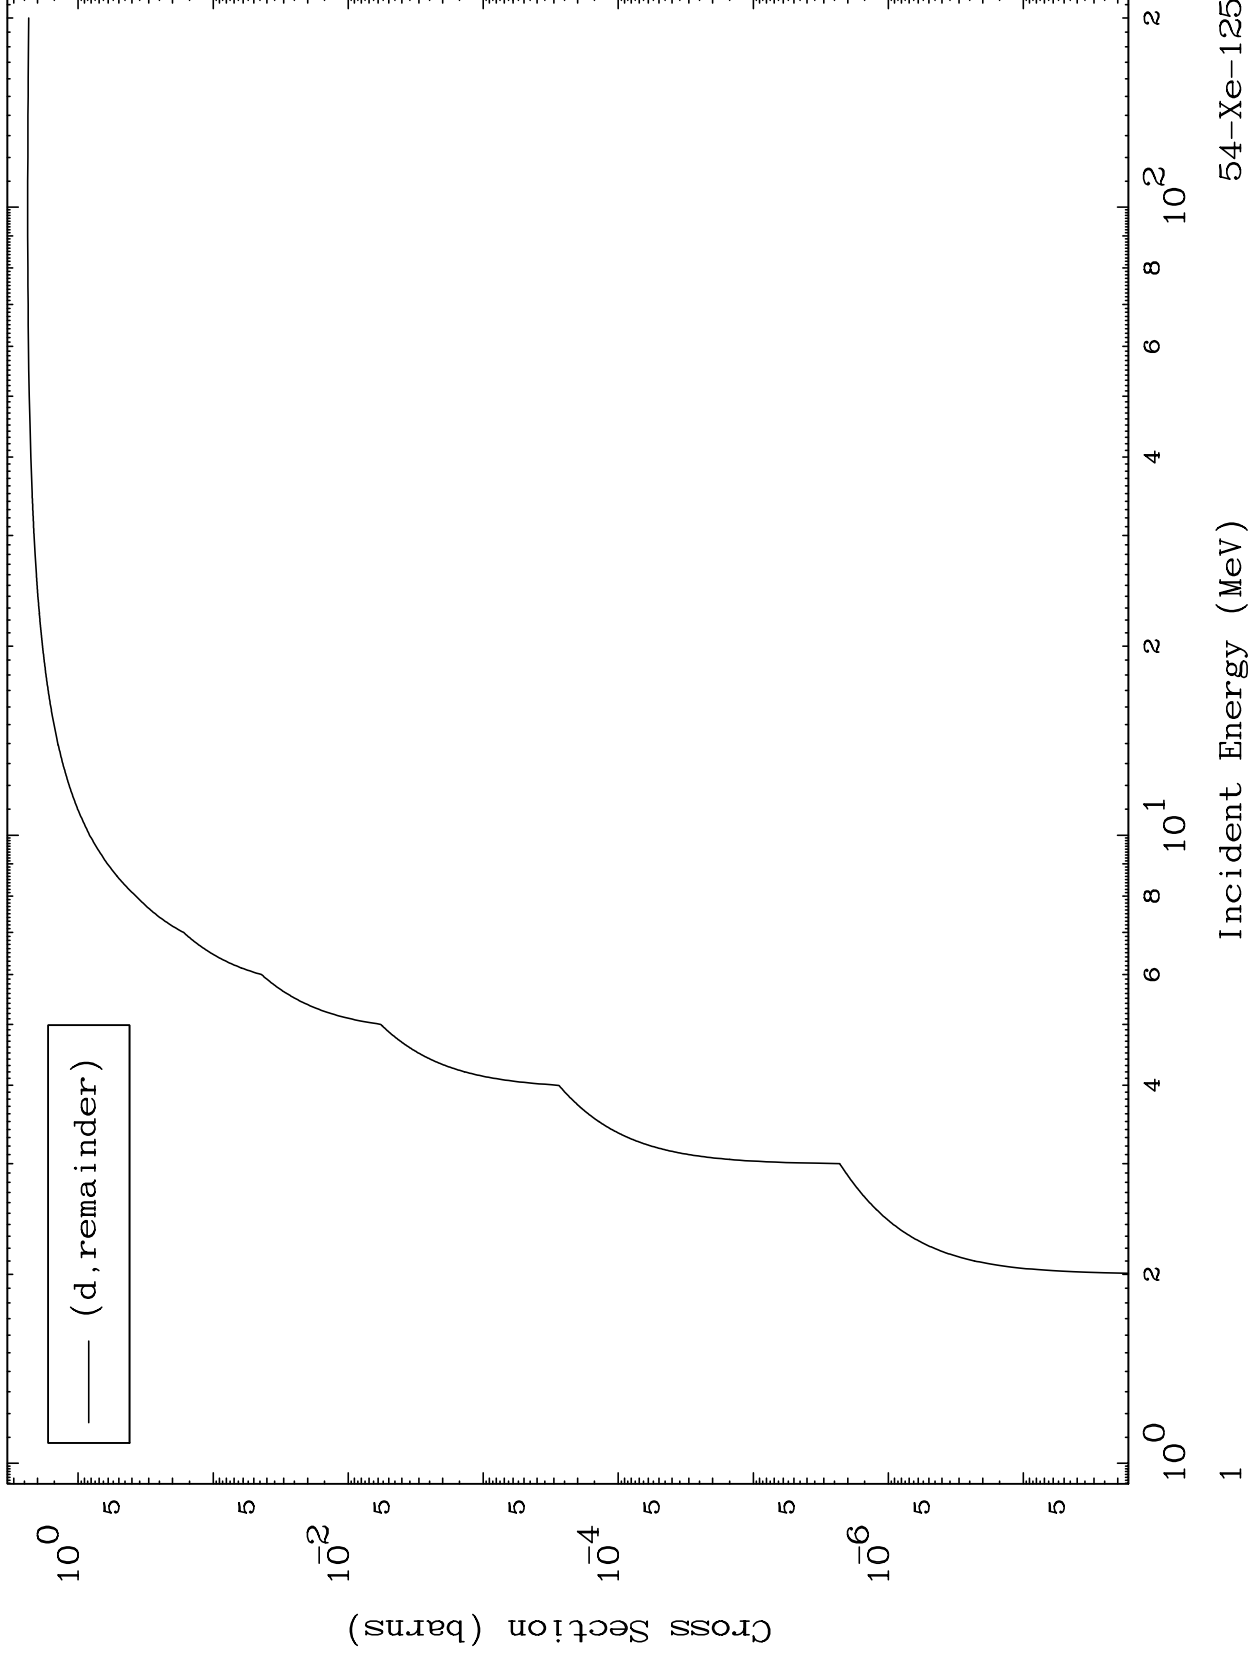

Press Mouse Button to Start

MAT 5429

Deuteron Major  
0 Kelvin Cross Sections

54-Xe-125

54-Xe-125