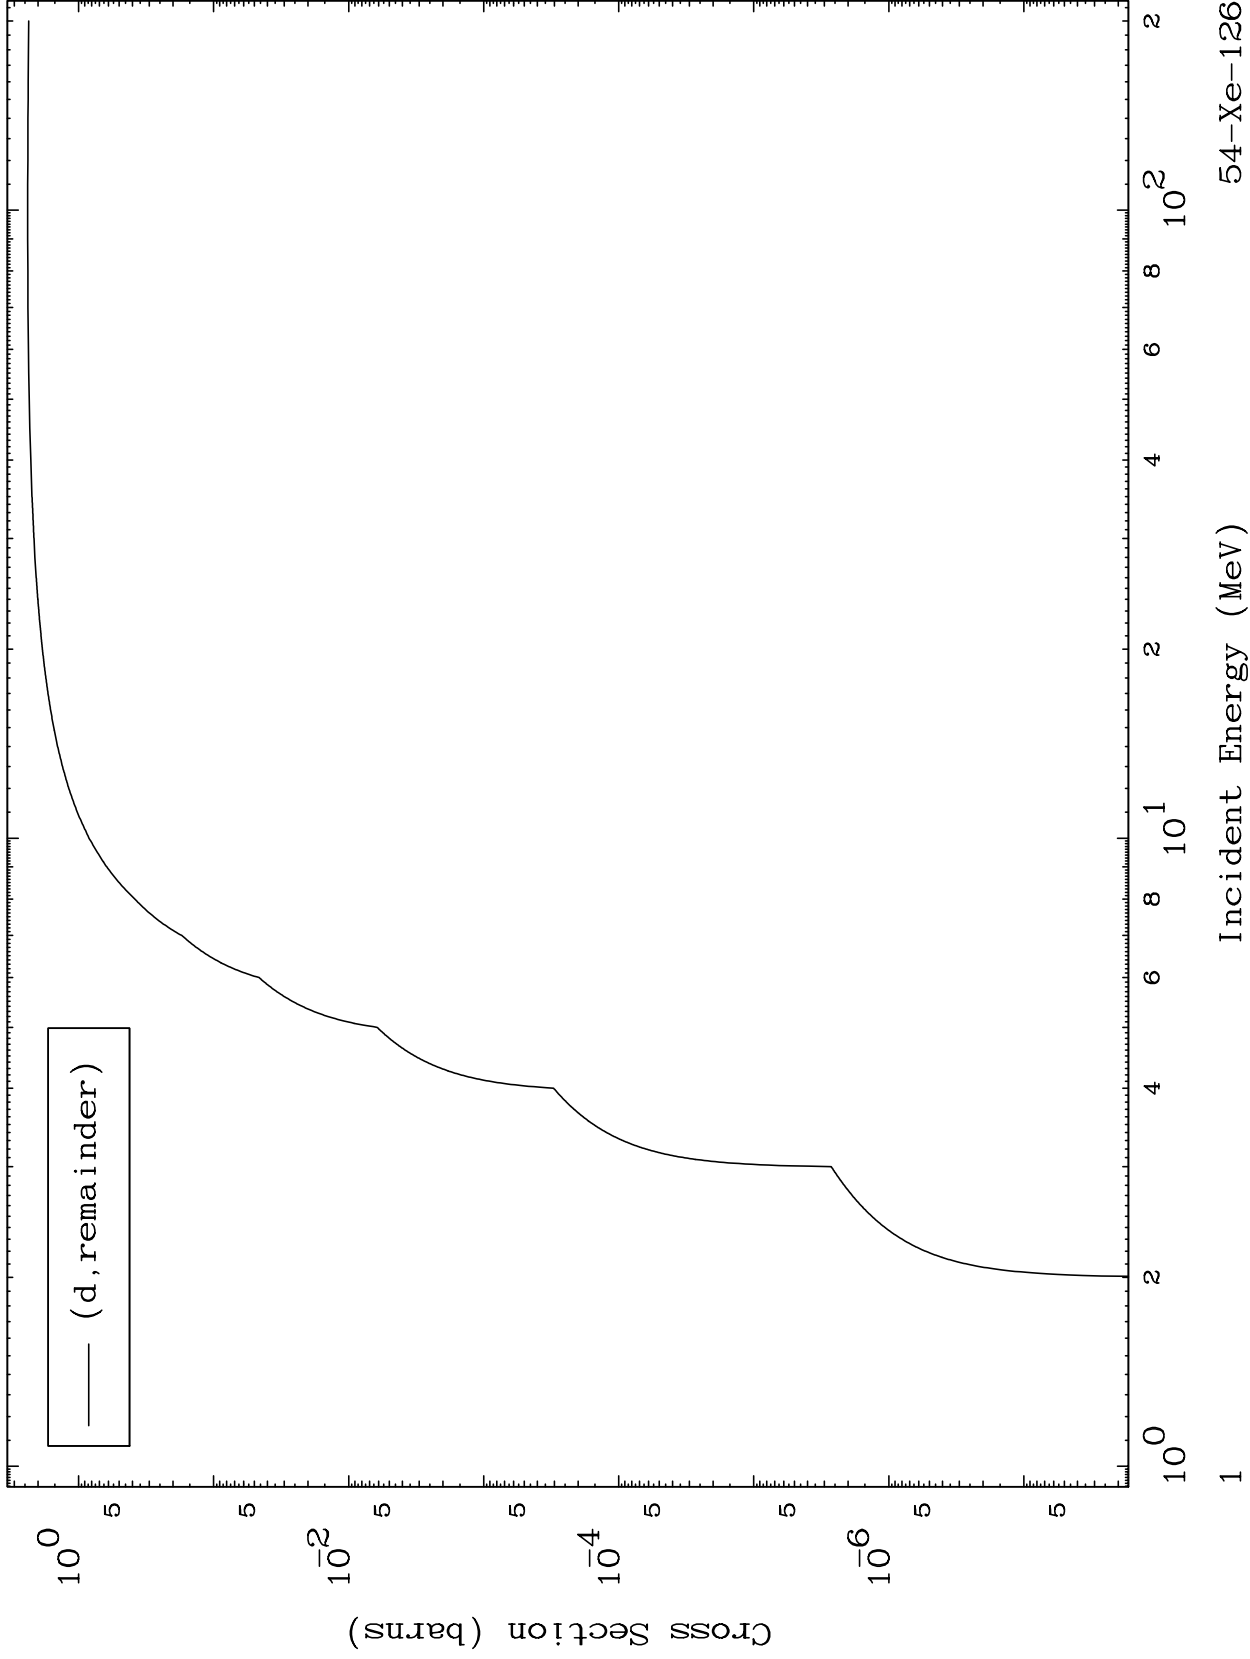

Press Mouse Button to Start

MAT 5431

Deuteron Major
0 Kelvin Cross Sections

54-Xe-126

54-Xe-126