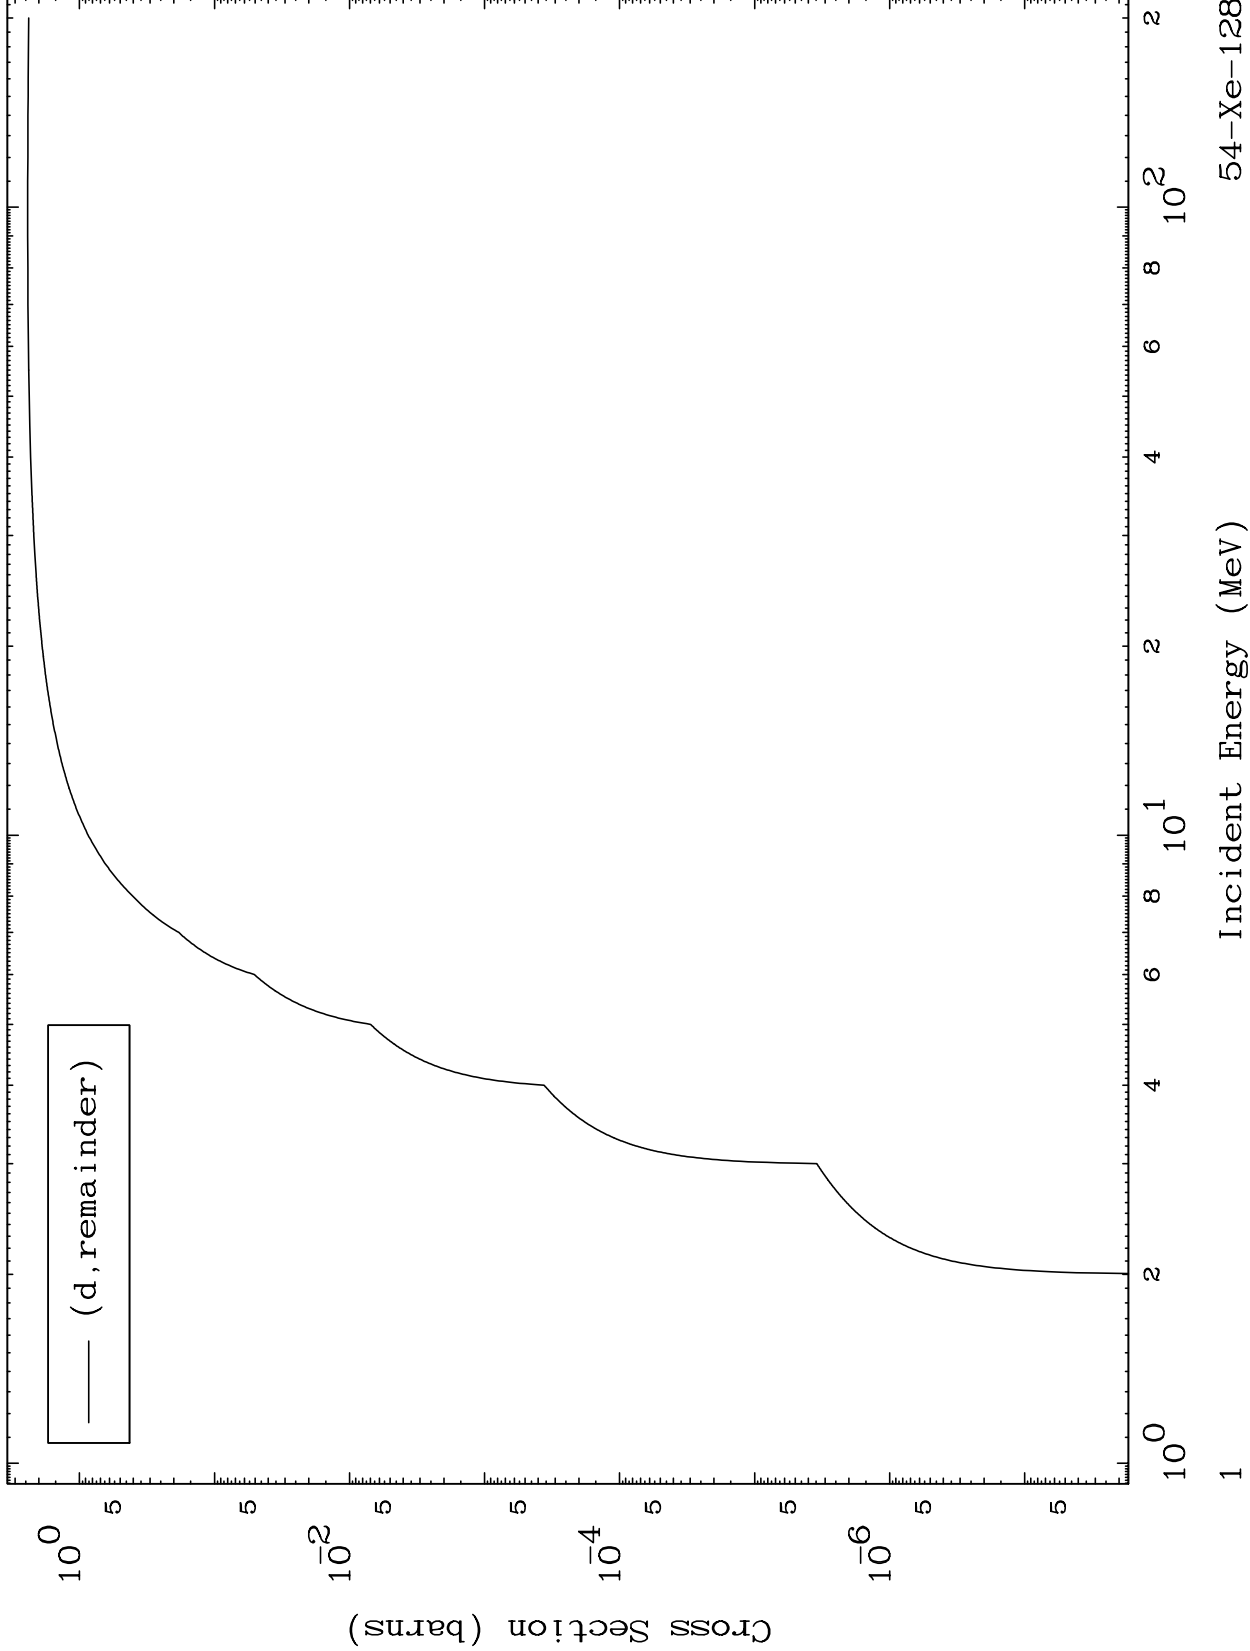

Press Mouse Button to Start

MAT 5437

Deuteron Major
0 Kelvin Cross Sections

54-Xe-128

54-Xe-128