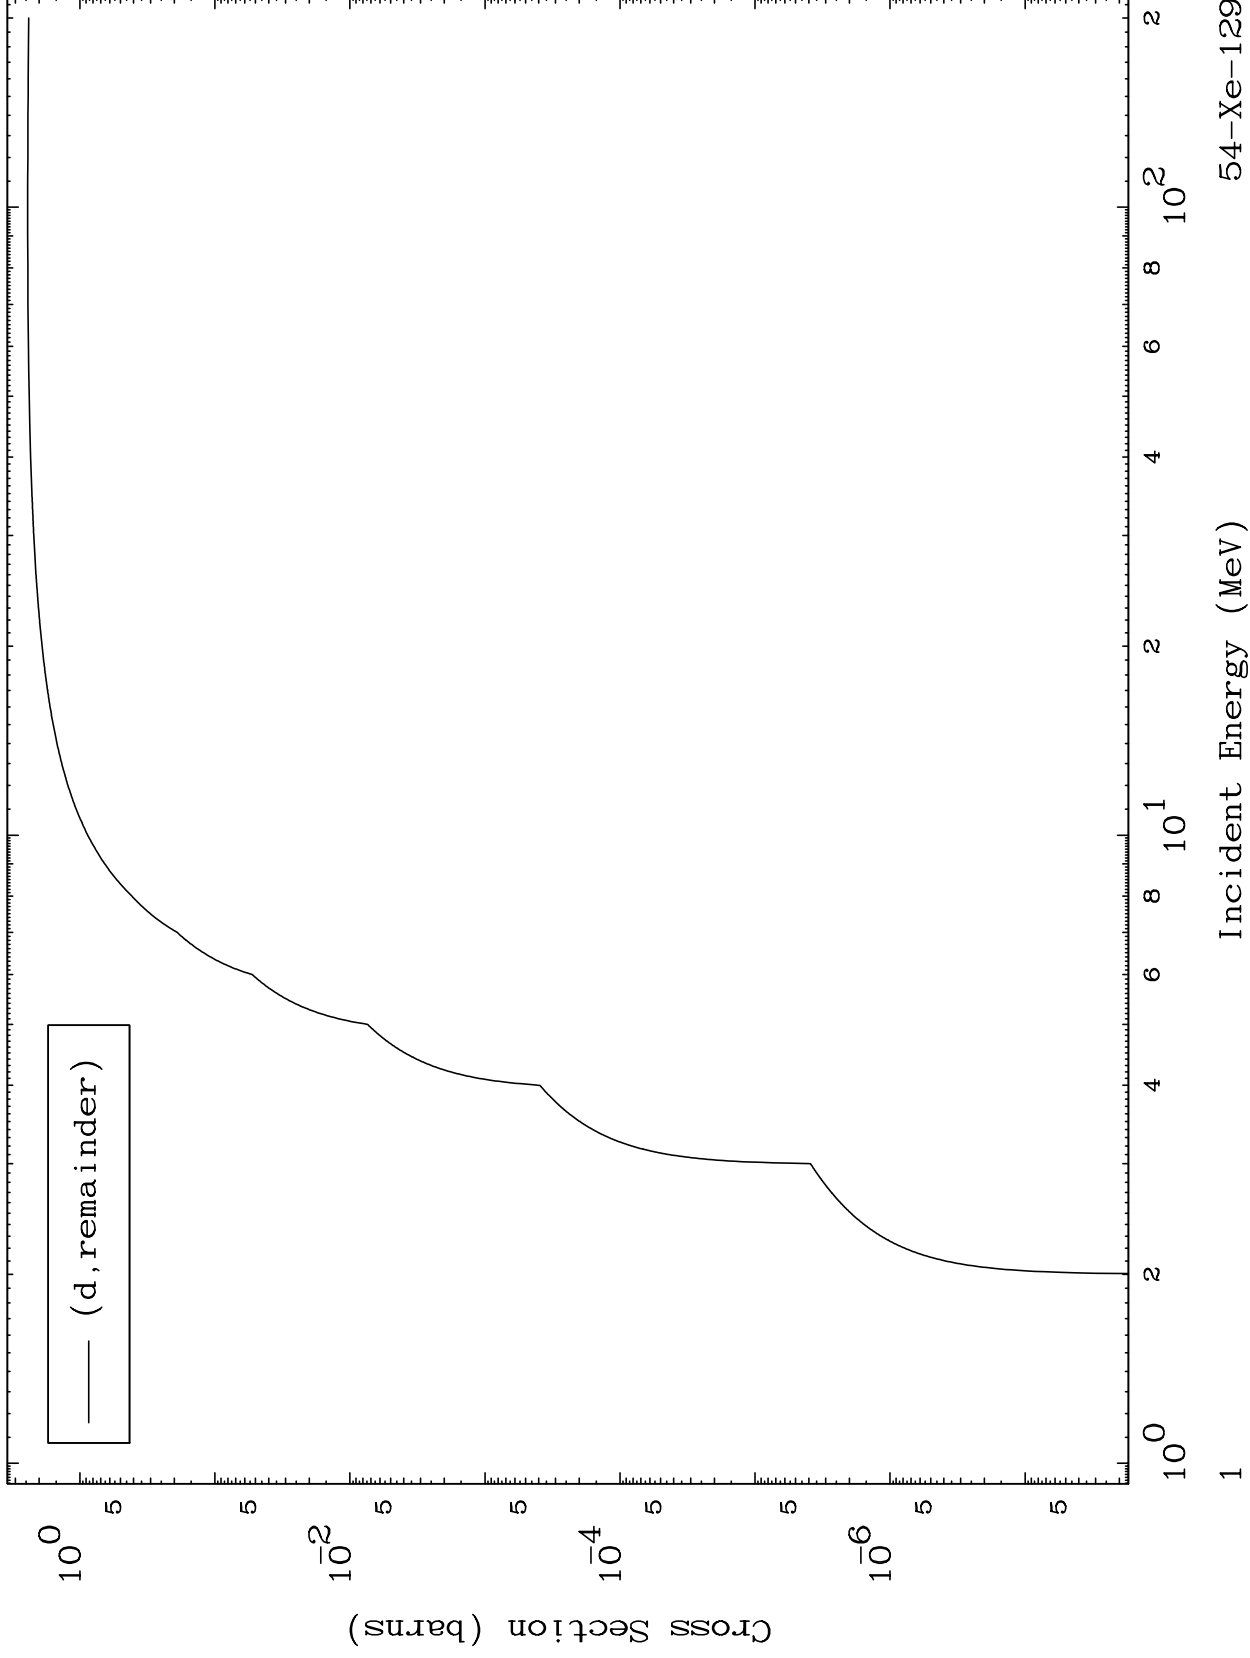

Press Mouse Button to Start

MAT 5441

Deuteron Major
0 Kelvin Cross Sections

54-Xe-129

54-Xe-129