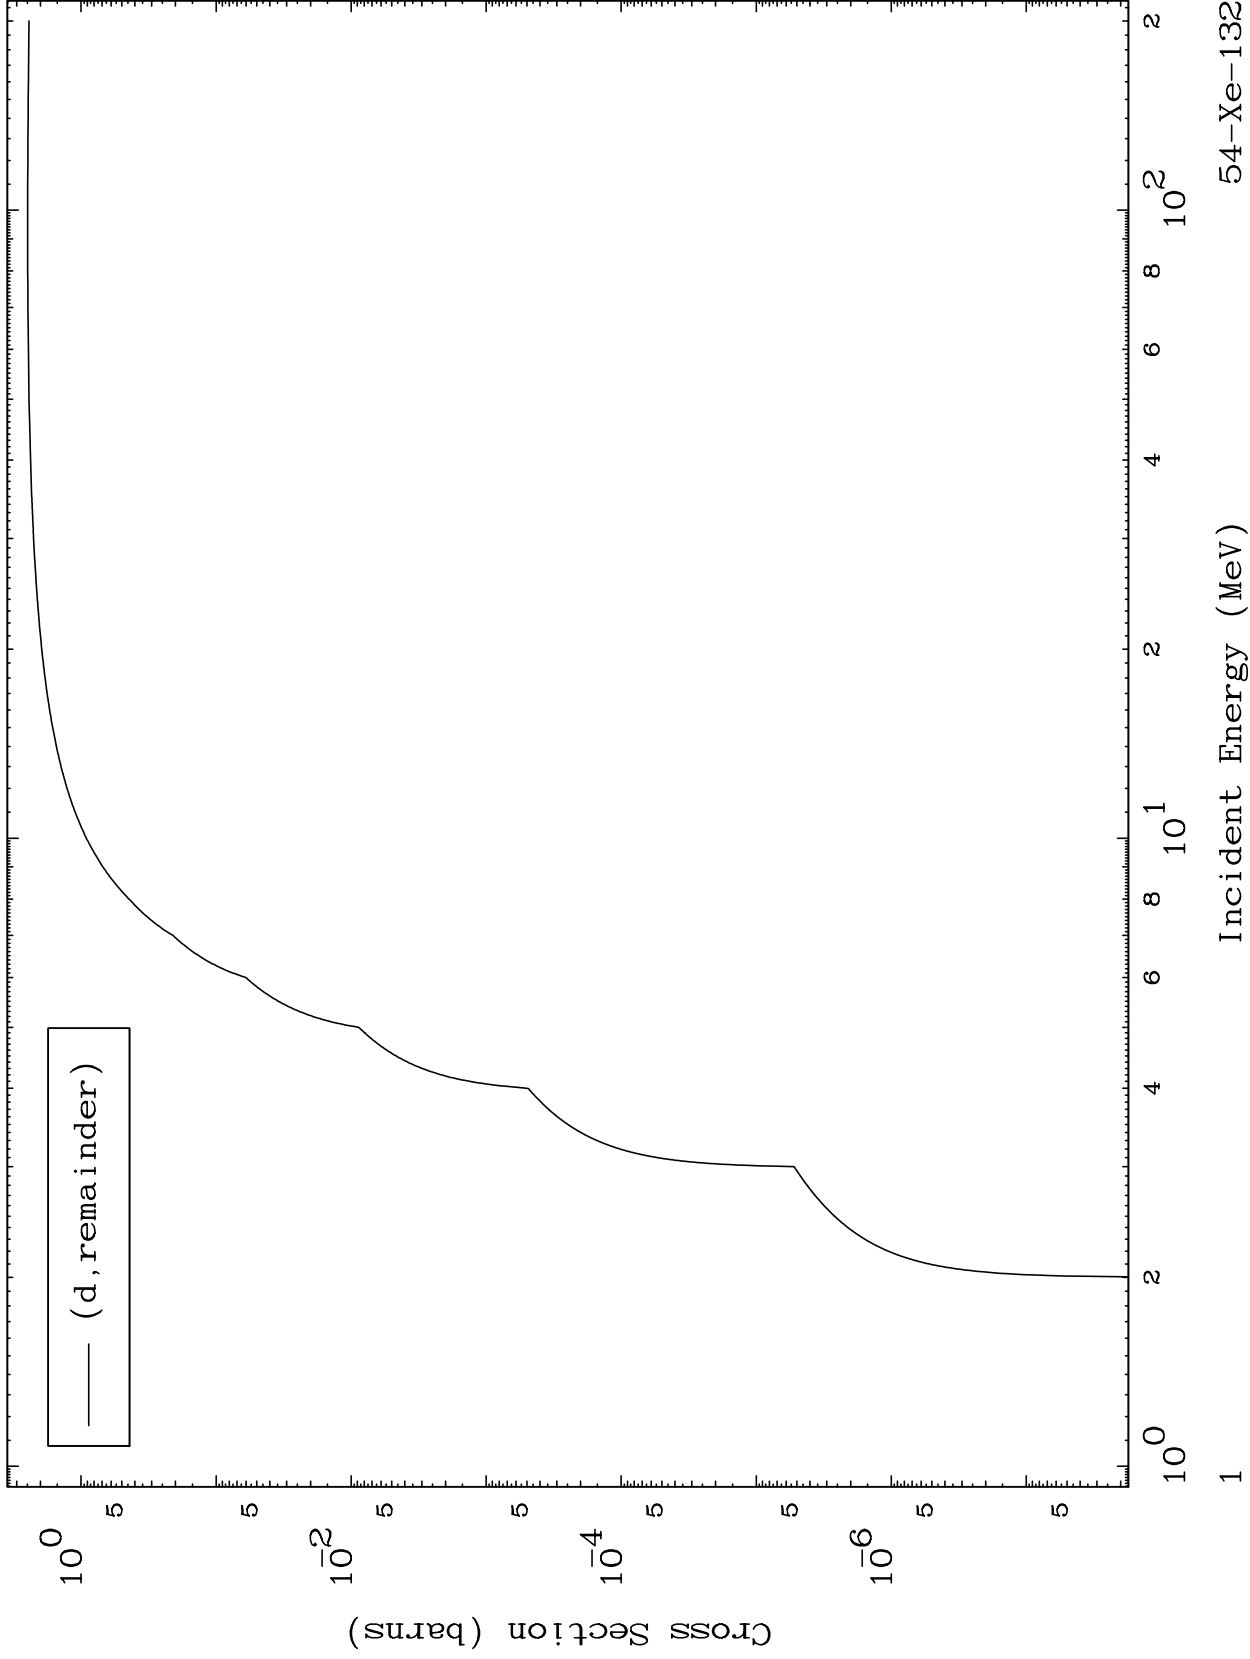

Press Mouse Button to Start

MAT 5449

Deuteron Major
0 Kelvin Cross Sections

54-Xe-132

54-Xe-132