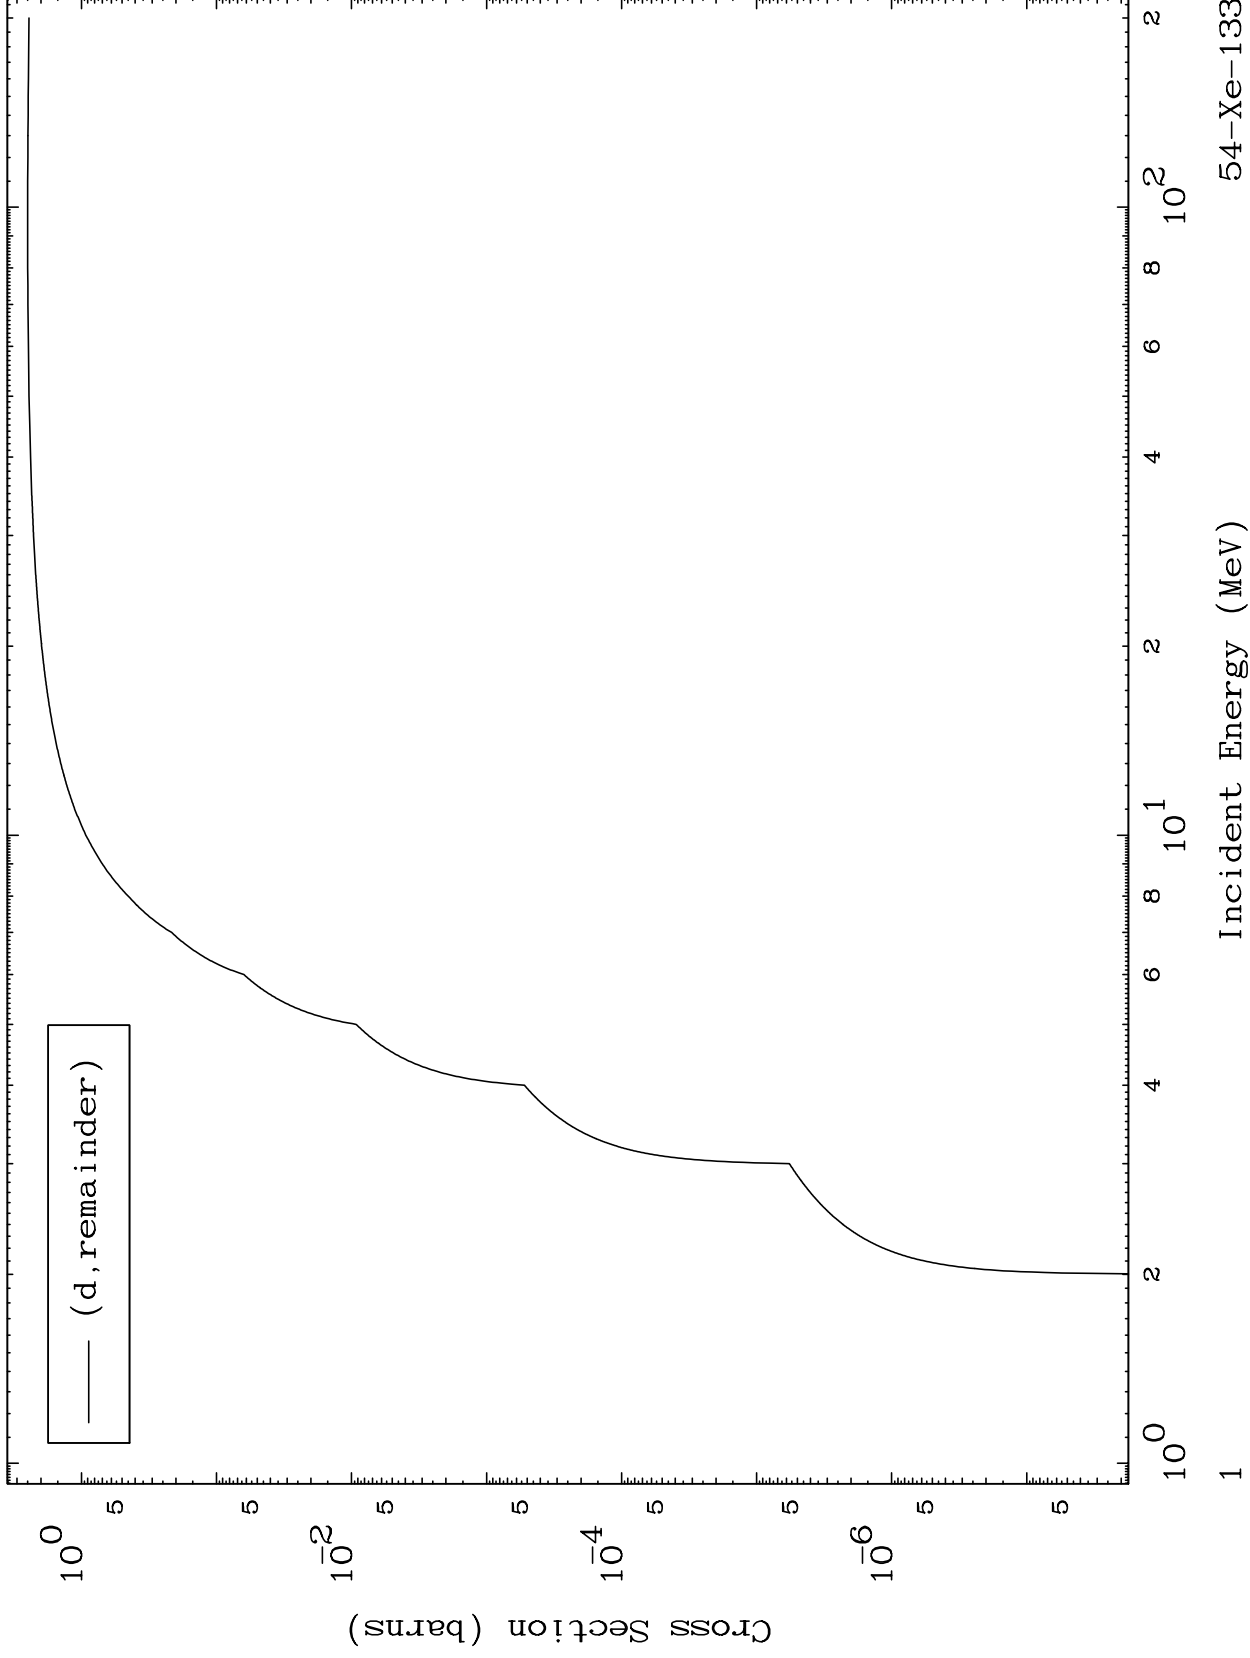

Press Mouse Button to Start

MAT 5453

Deuteron Major
0 Kelvin Cross Sections

54-Xe-133

54-Xe-133