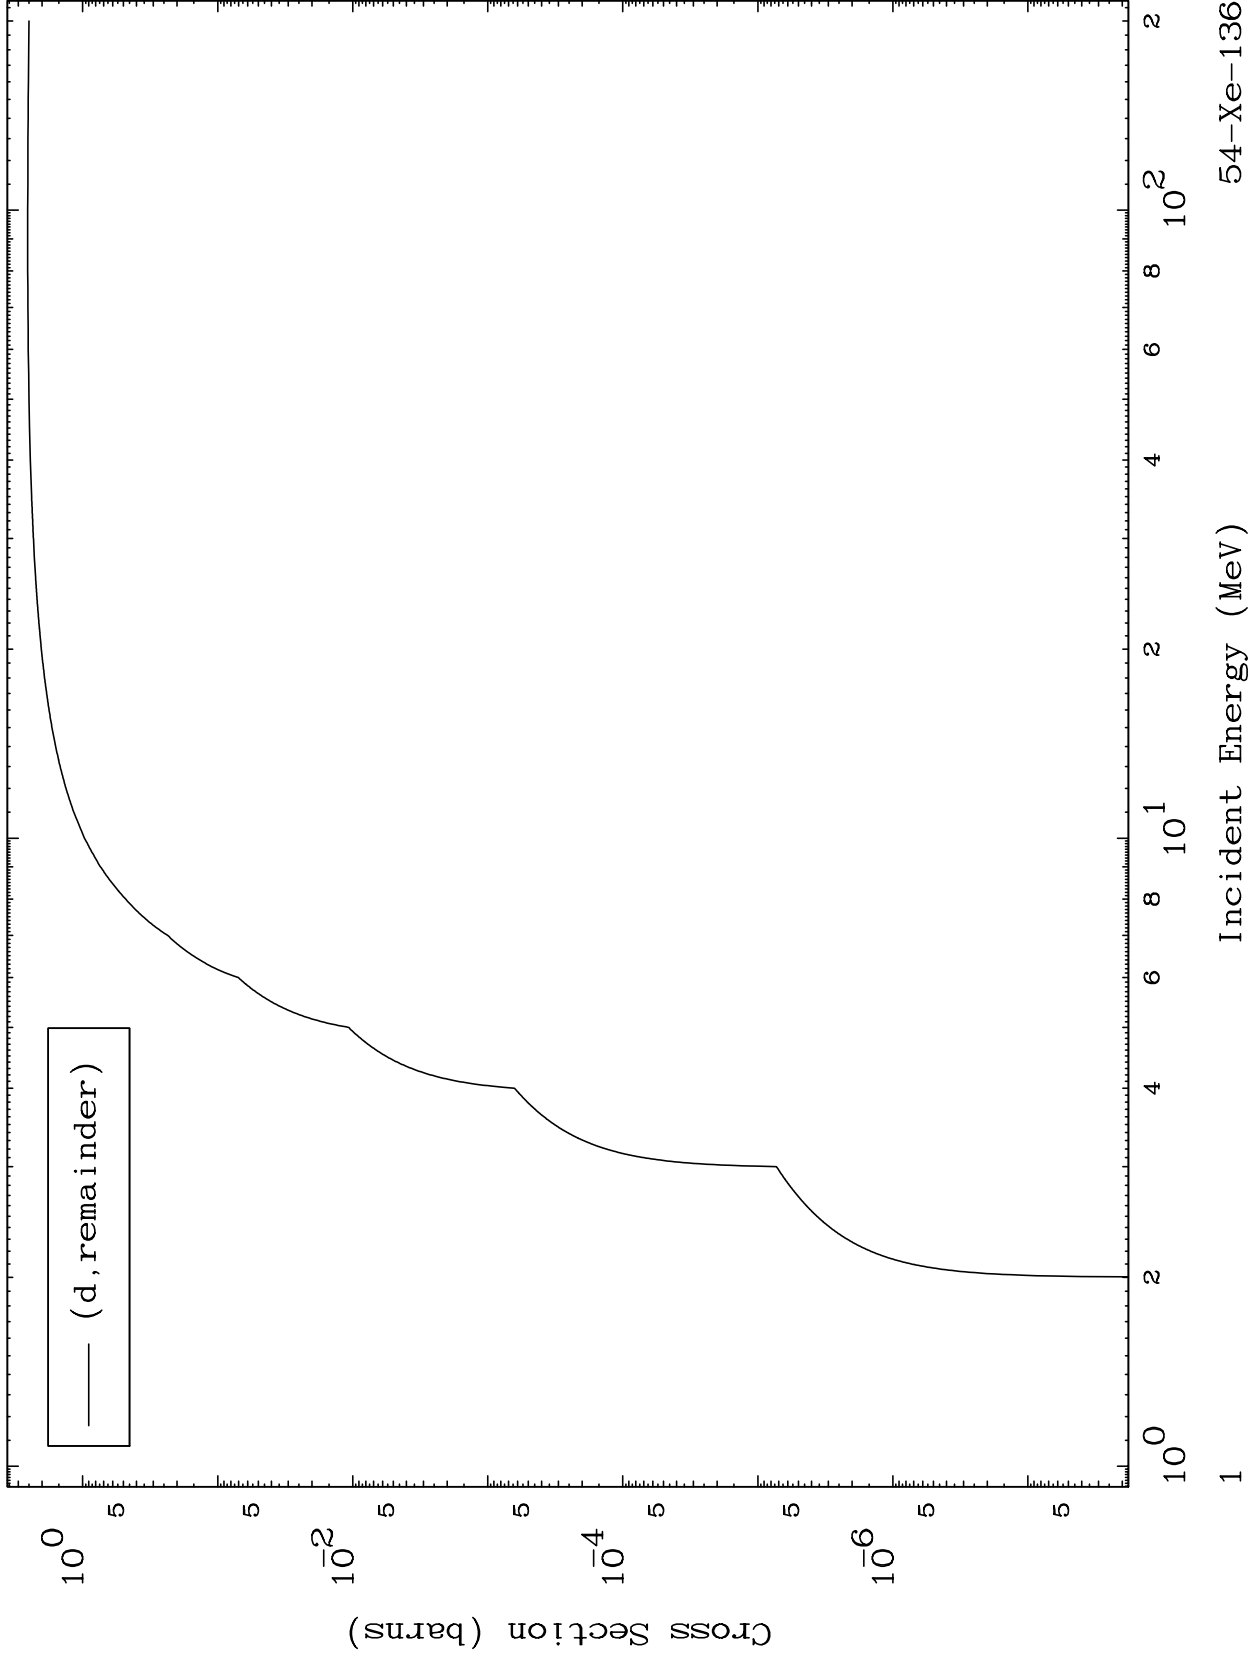

Press Mouse Button to Start

MAT 5461

Deuteron Major
0 Kelvin Cross Sections

54-Xe-136

54-Xe-136