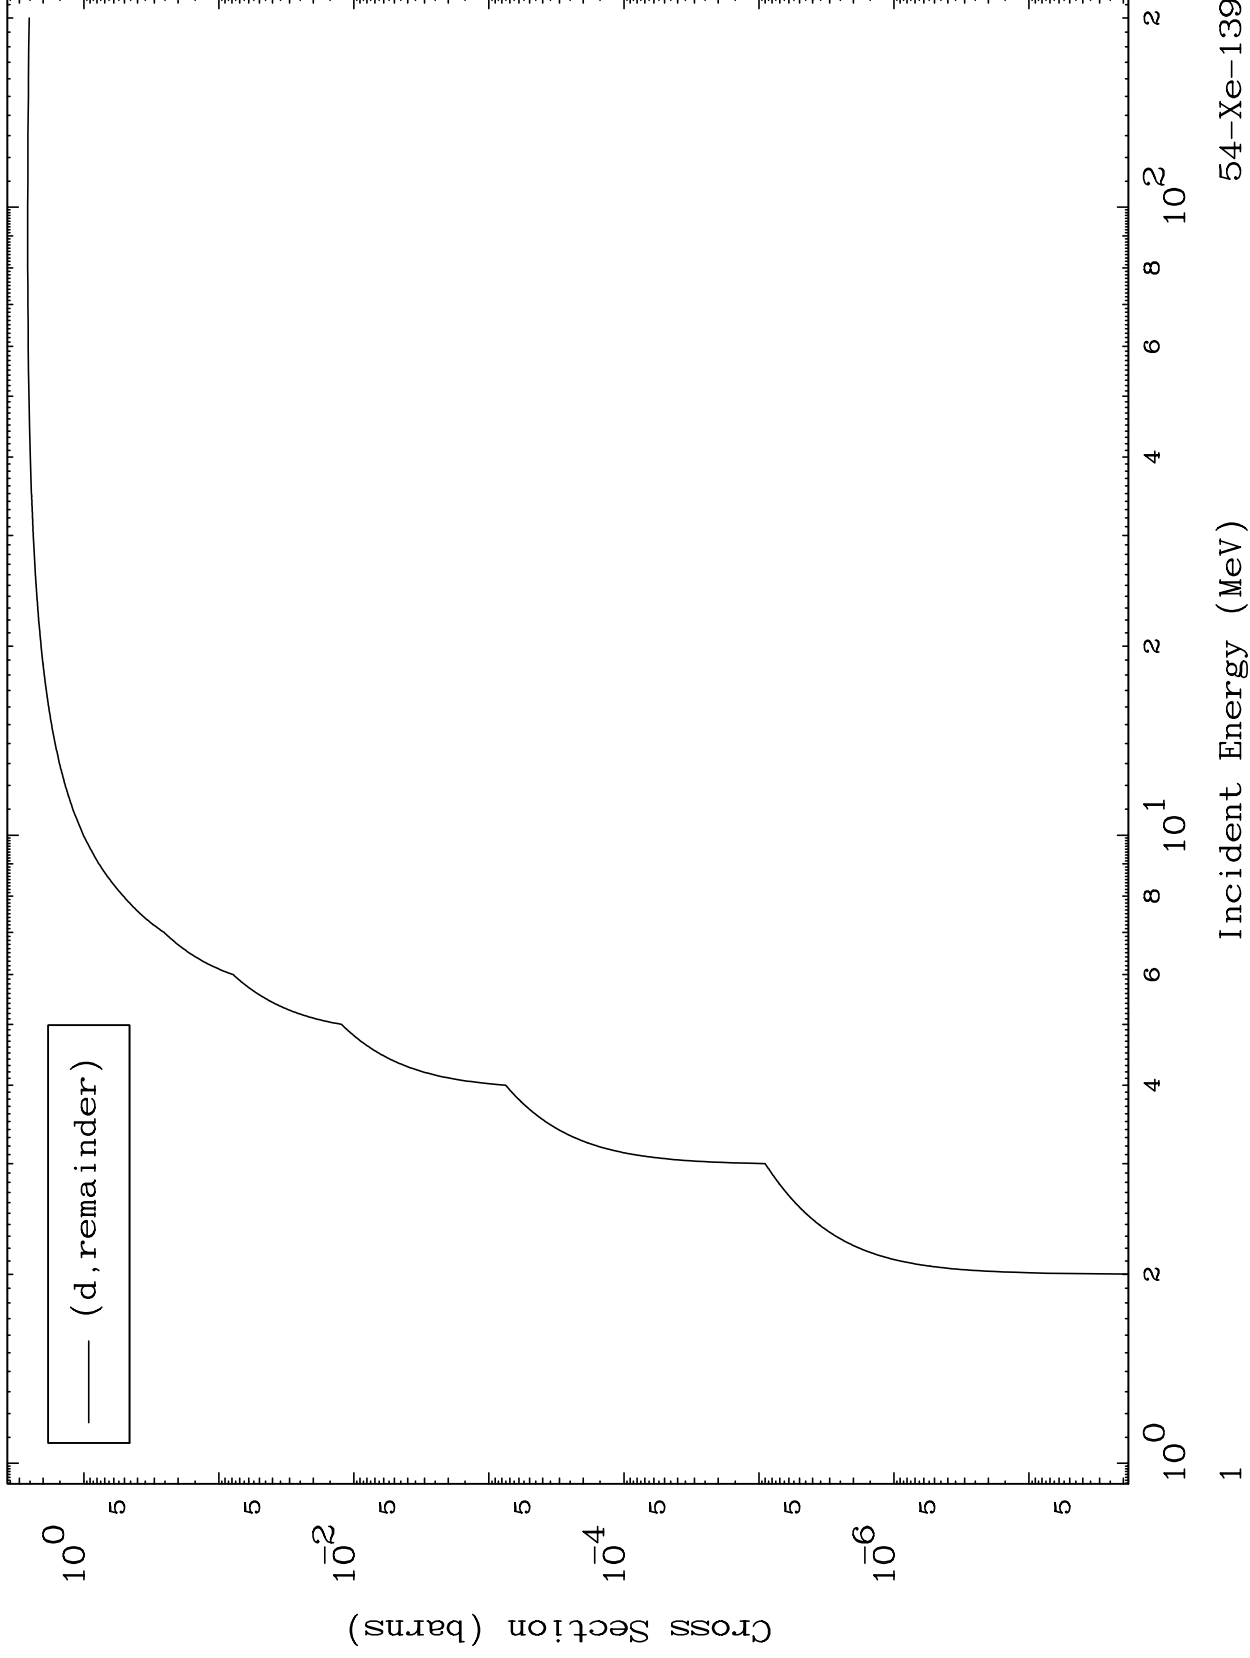

Press Mouse Button to Start

MAT 5470

Deuteron Major
0 Kelvin Cross Sections

54-Xe-139

54-Xe-139