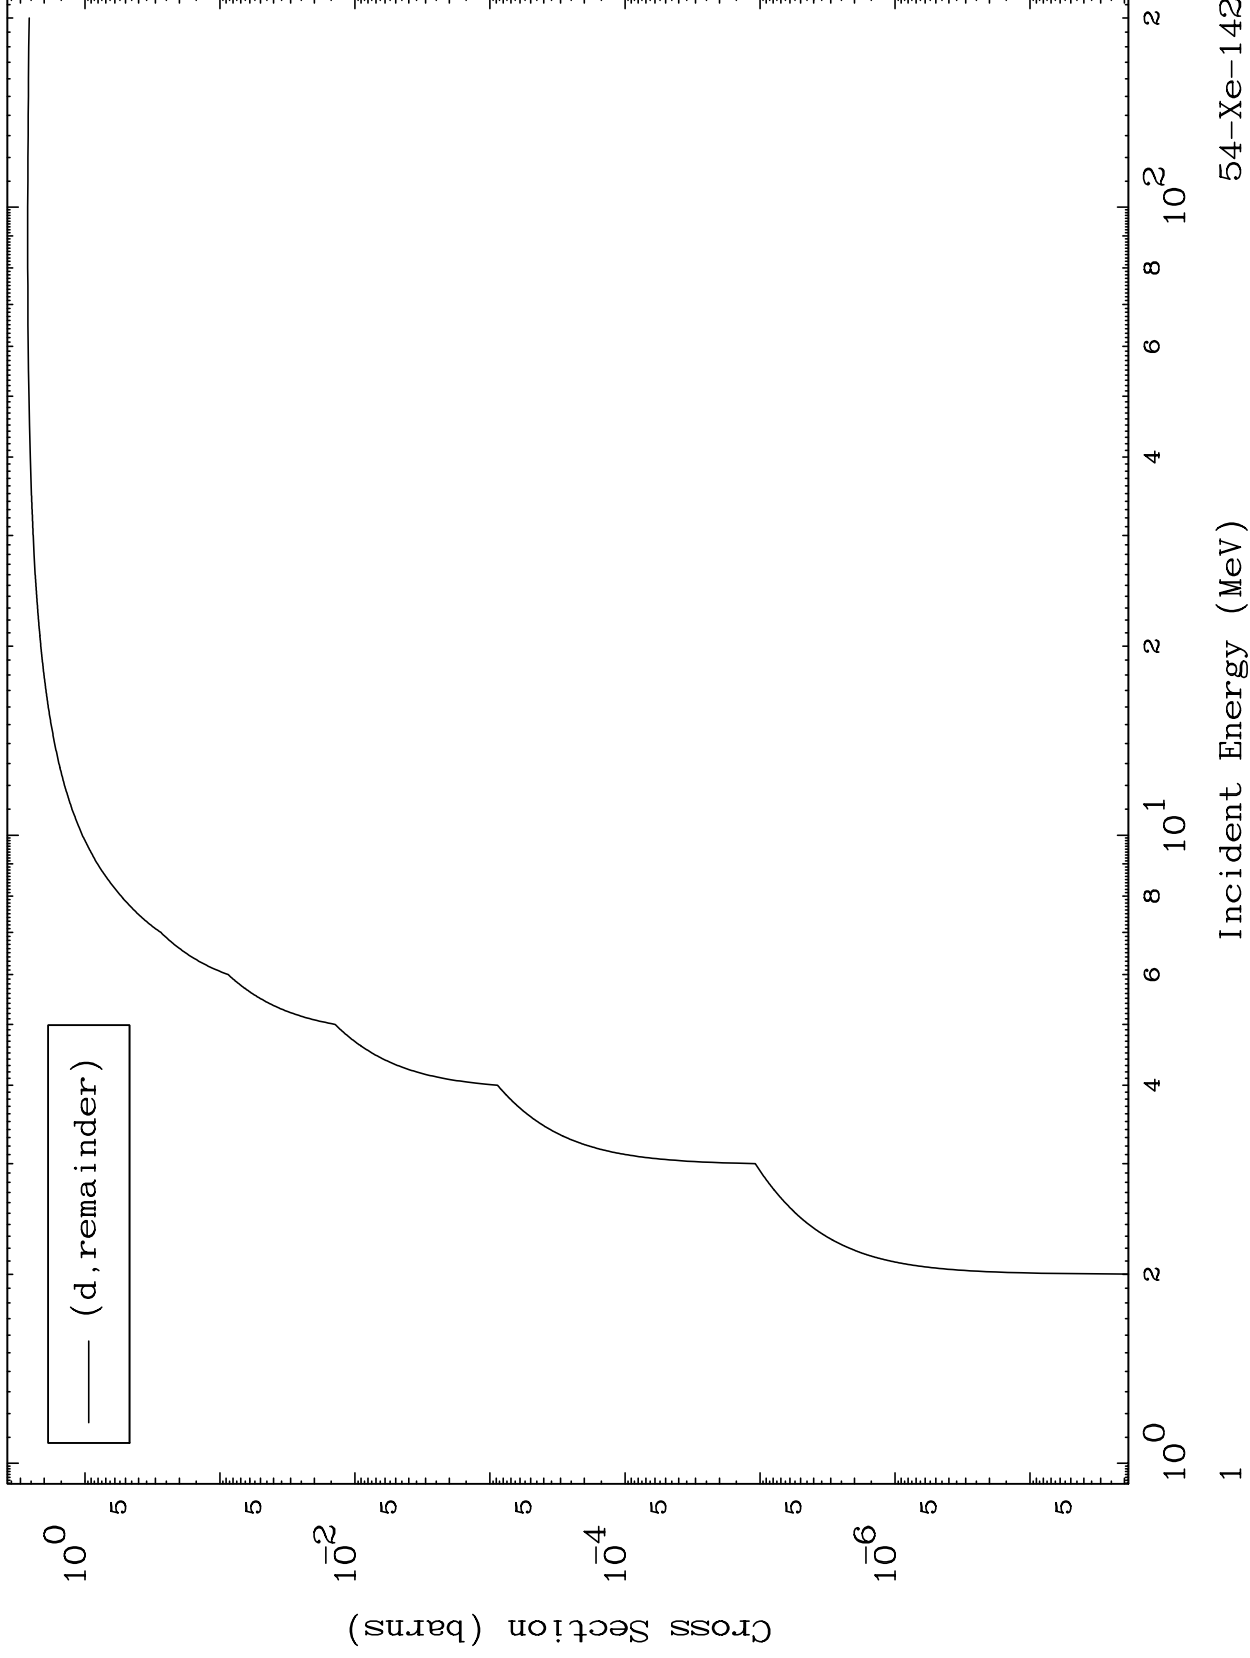

Press Mouse Button to Start

MAT 5479

Deuteron Major
0 Kelvin Cross Sections

54-Xe-142

54-Xe-142