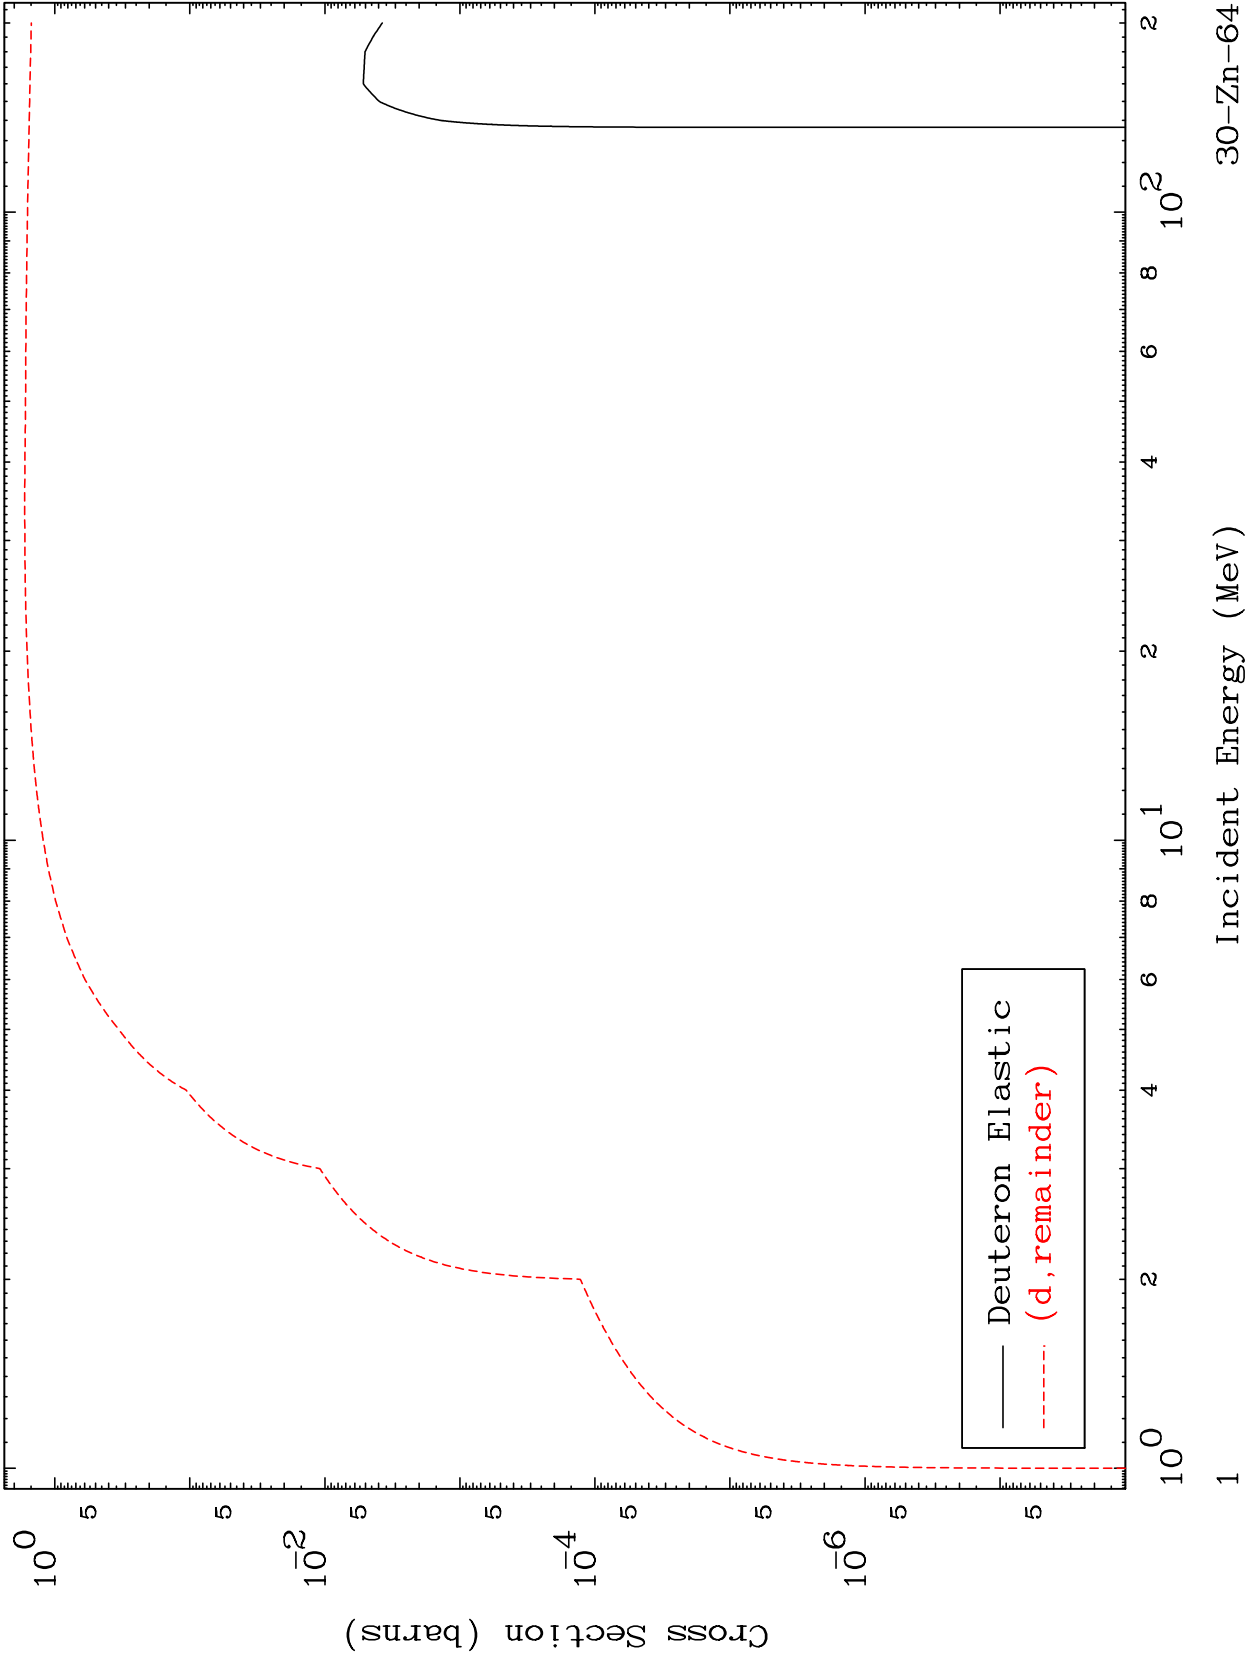

Press Mouse Button to Start

MAT 3025

Deuteron Major
0 Kelvin Cross Sections

30-Zn-64

30-Zn-64