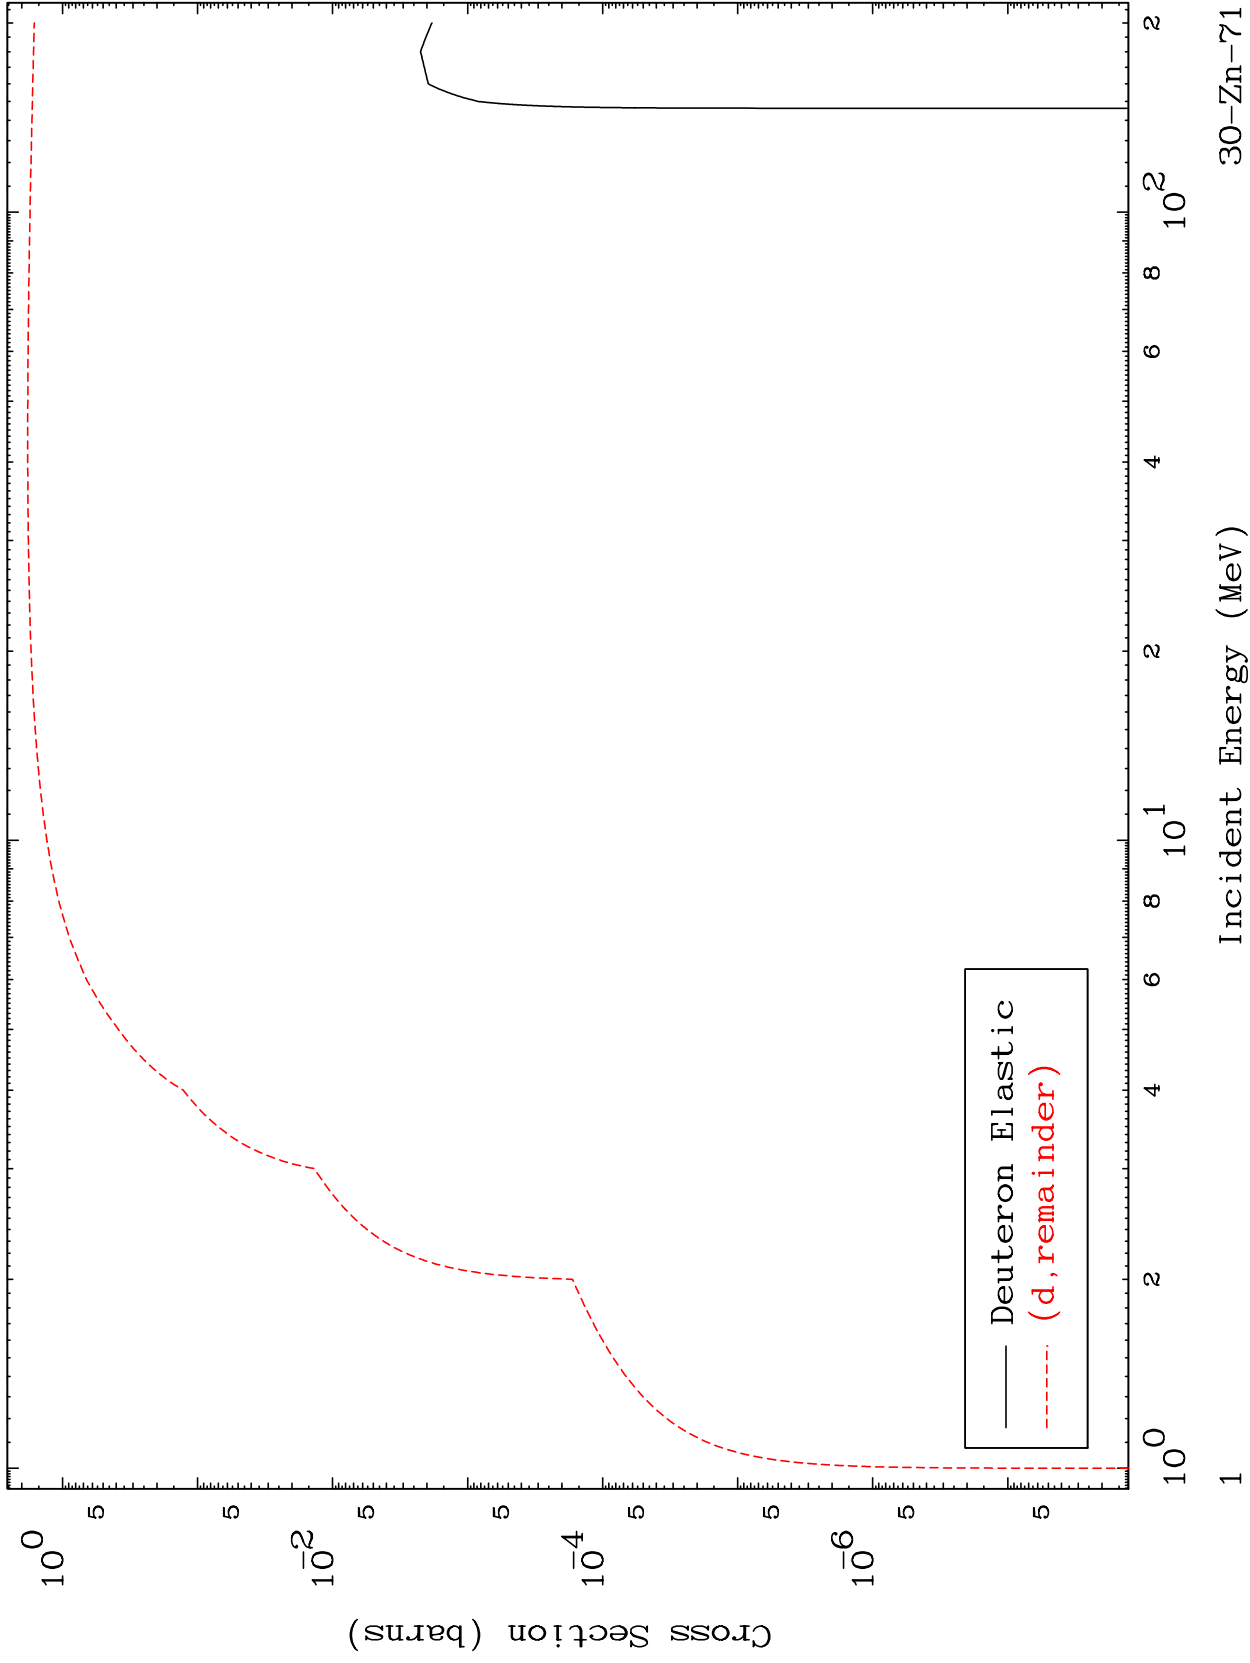

Press Mouse Button to Start

MAT 3046

Deuteron Major
0 Kelvin Cross Sections

30-Zn-71

30-Zn-71

Incident Energy (MeV)