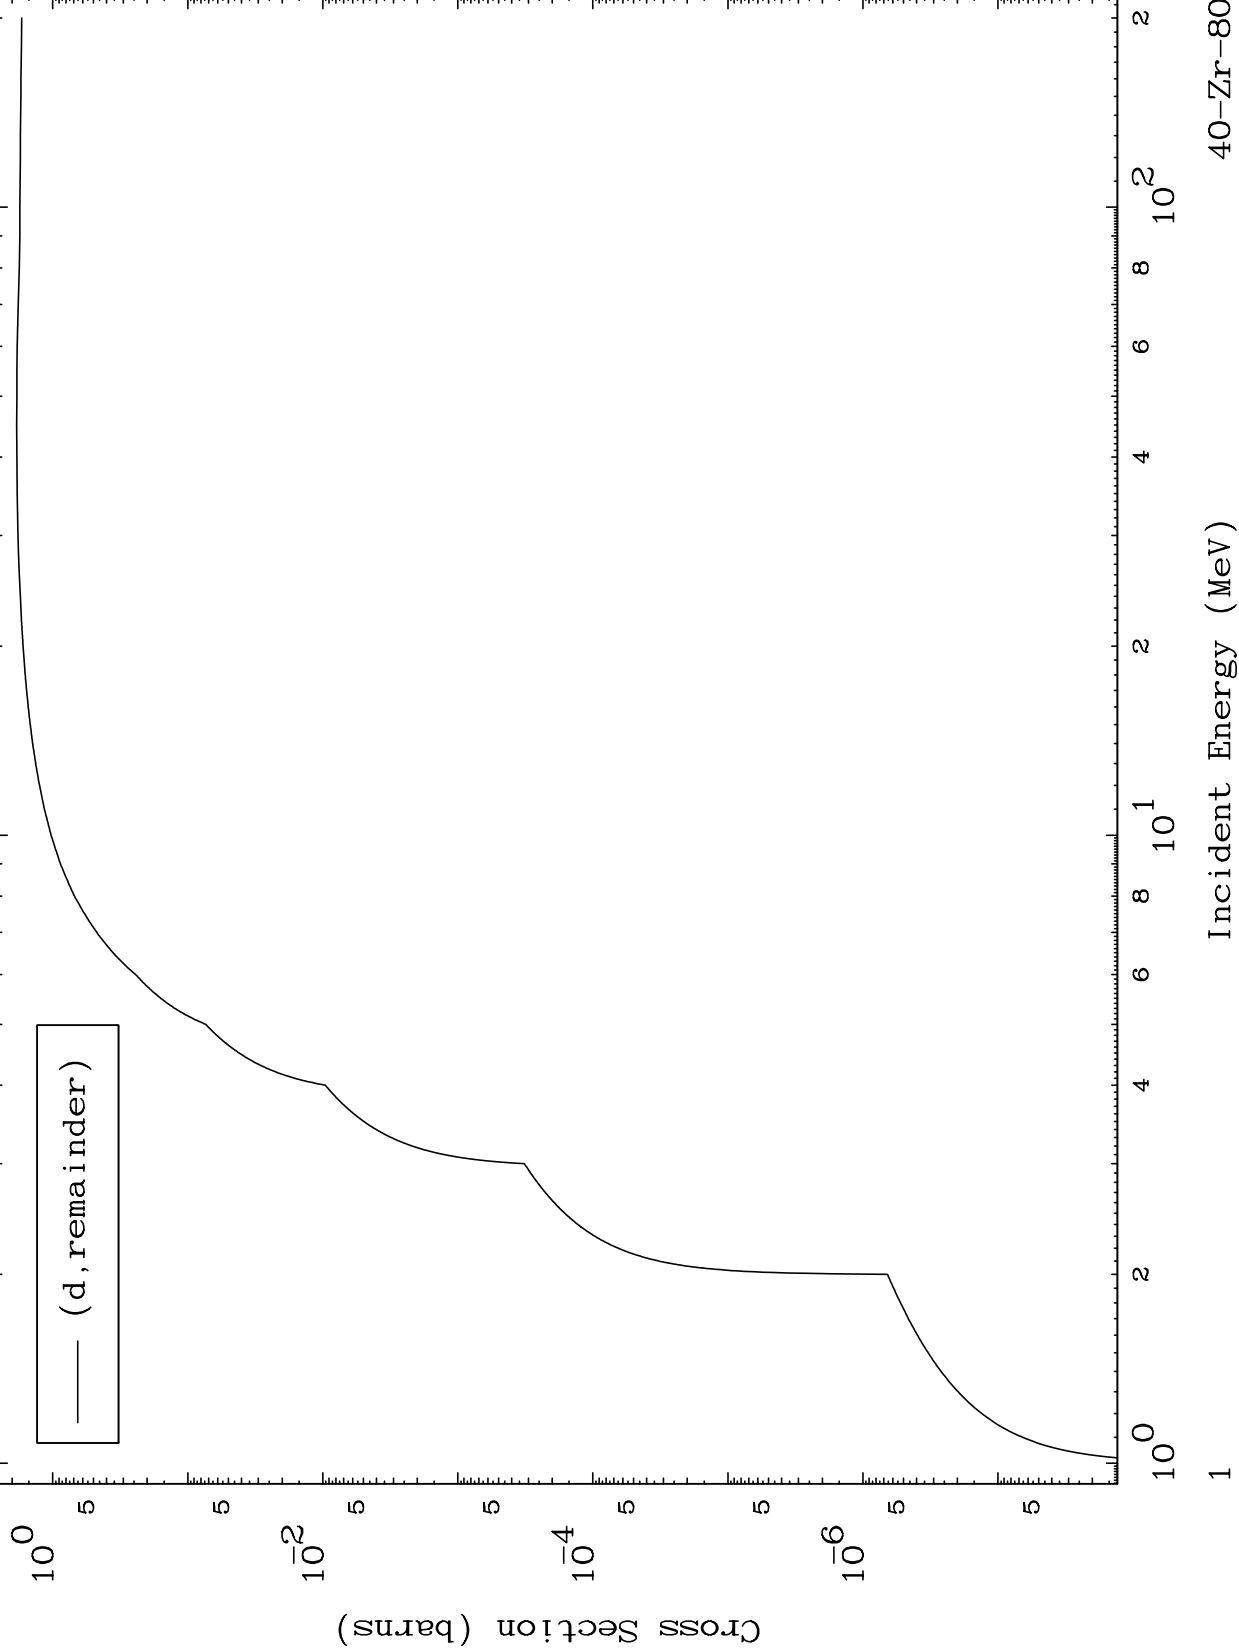

Press Mouse Button to Start

MAT 3995

Deuteron Major
0 Kelvin Cross Sections

40-Zr-80

40-Zr-80