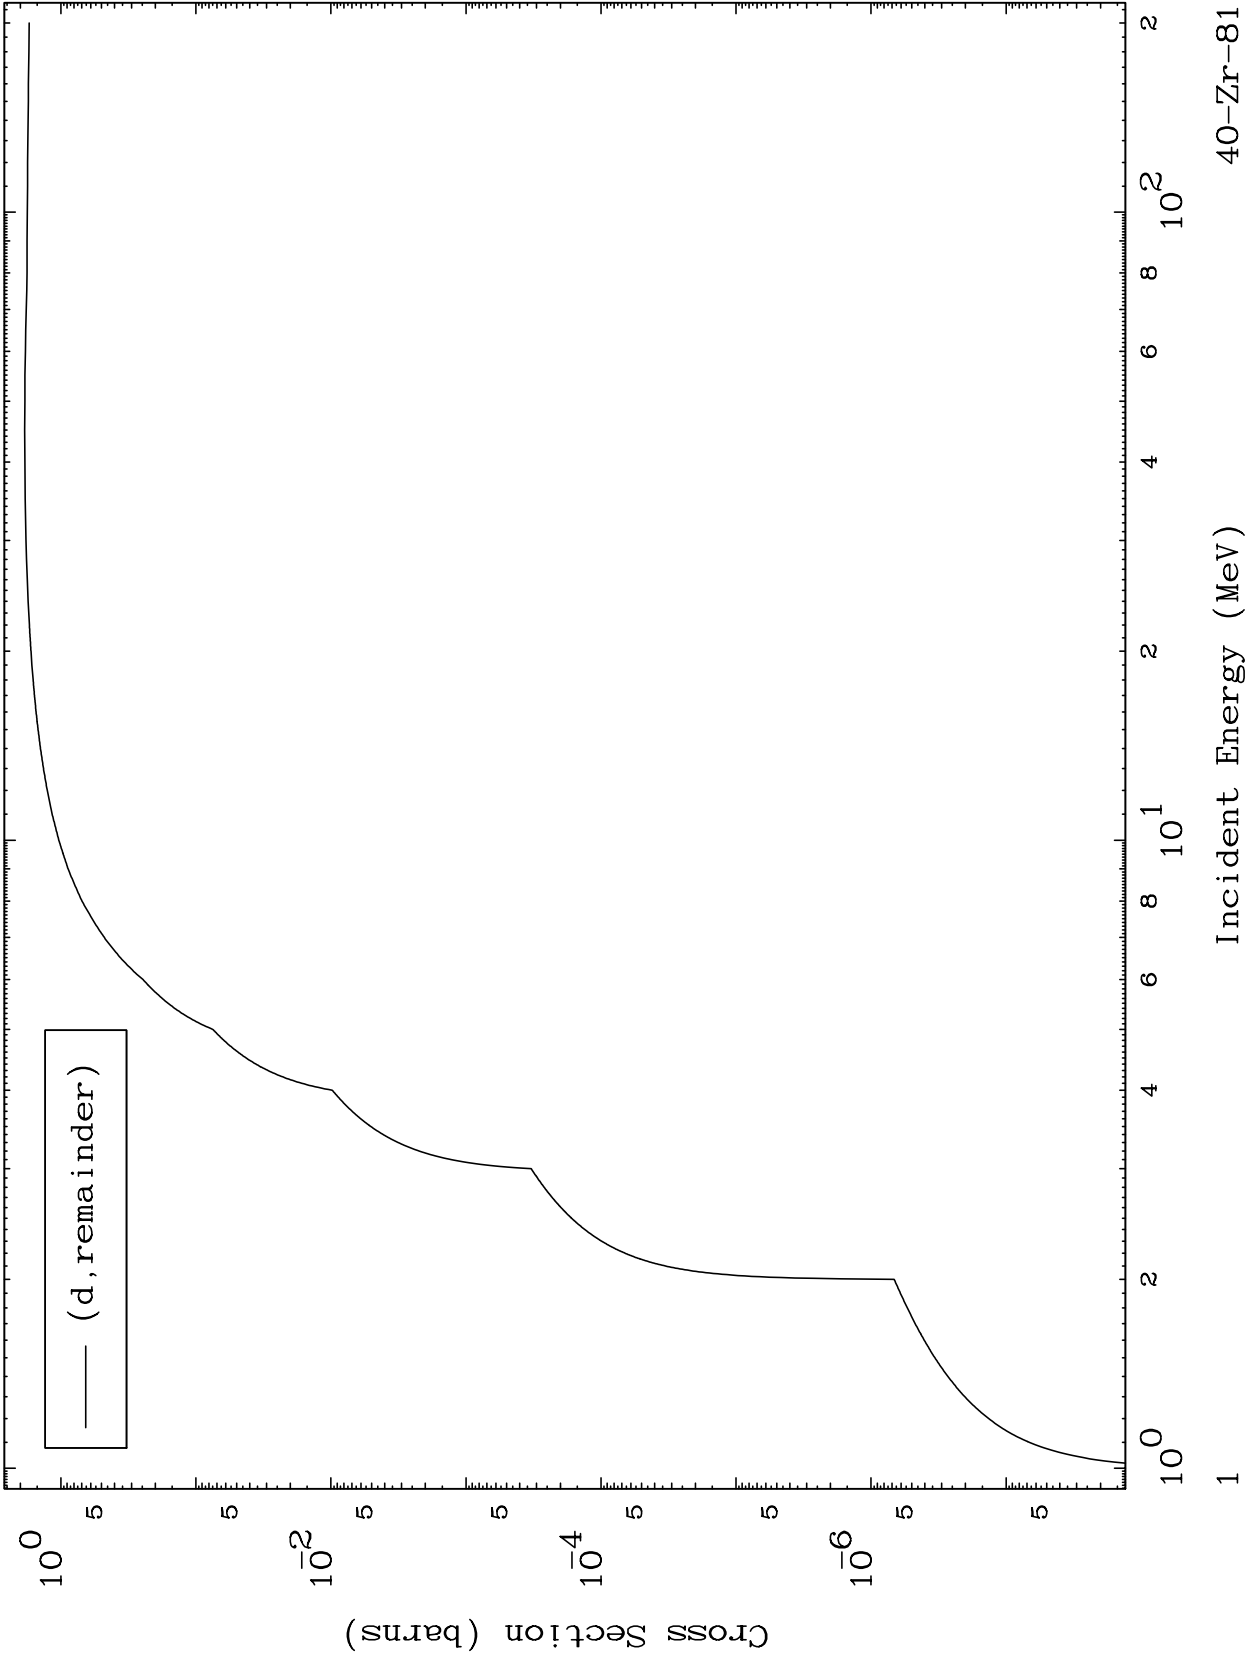

Press Mouse Button to Start

MAT 3998

Deuteron Major  
0 Kelvin Cross Sections

40-Zr-81

40-Zr-81