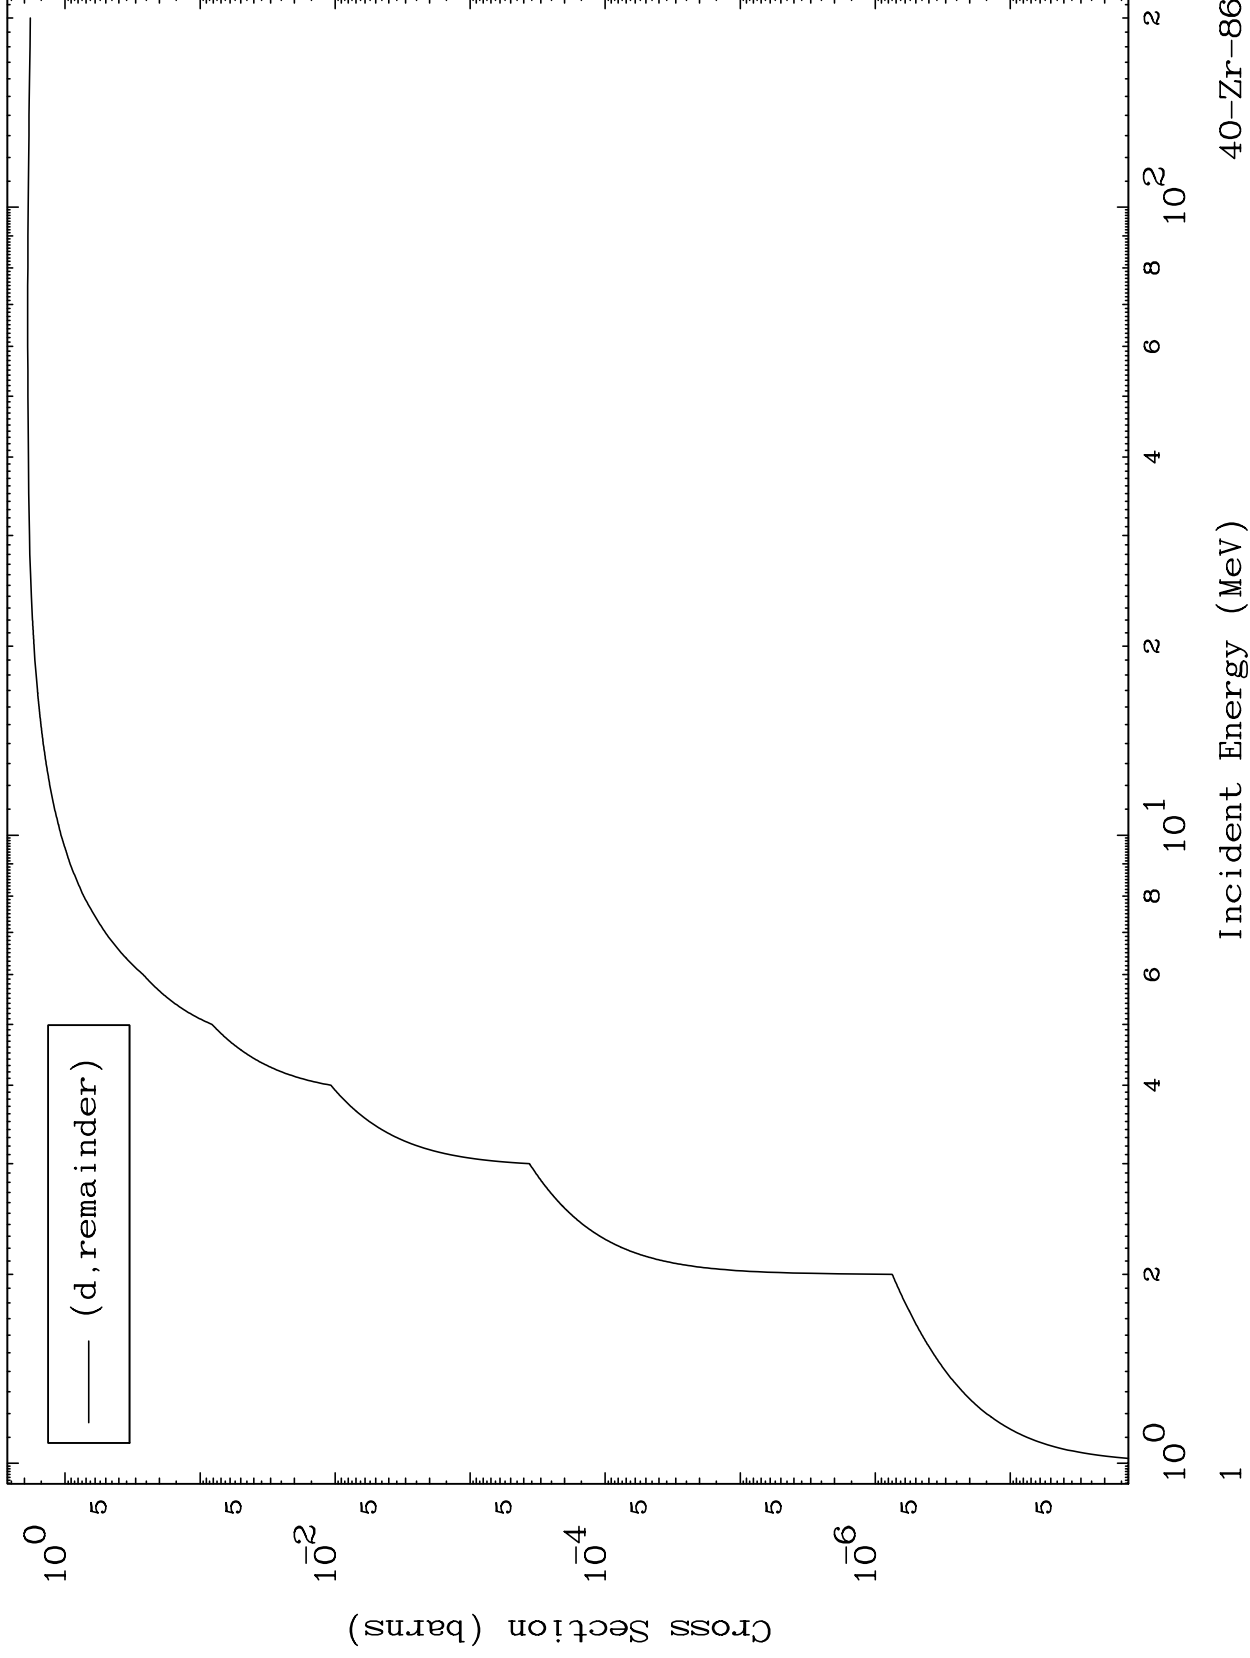

Press Mouse Button to Start

MAT 4013

Deuteron Major  
0 Kelvin Cross Sections

40-Zr-86

40-Zr-86