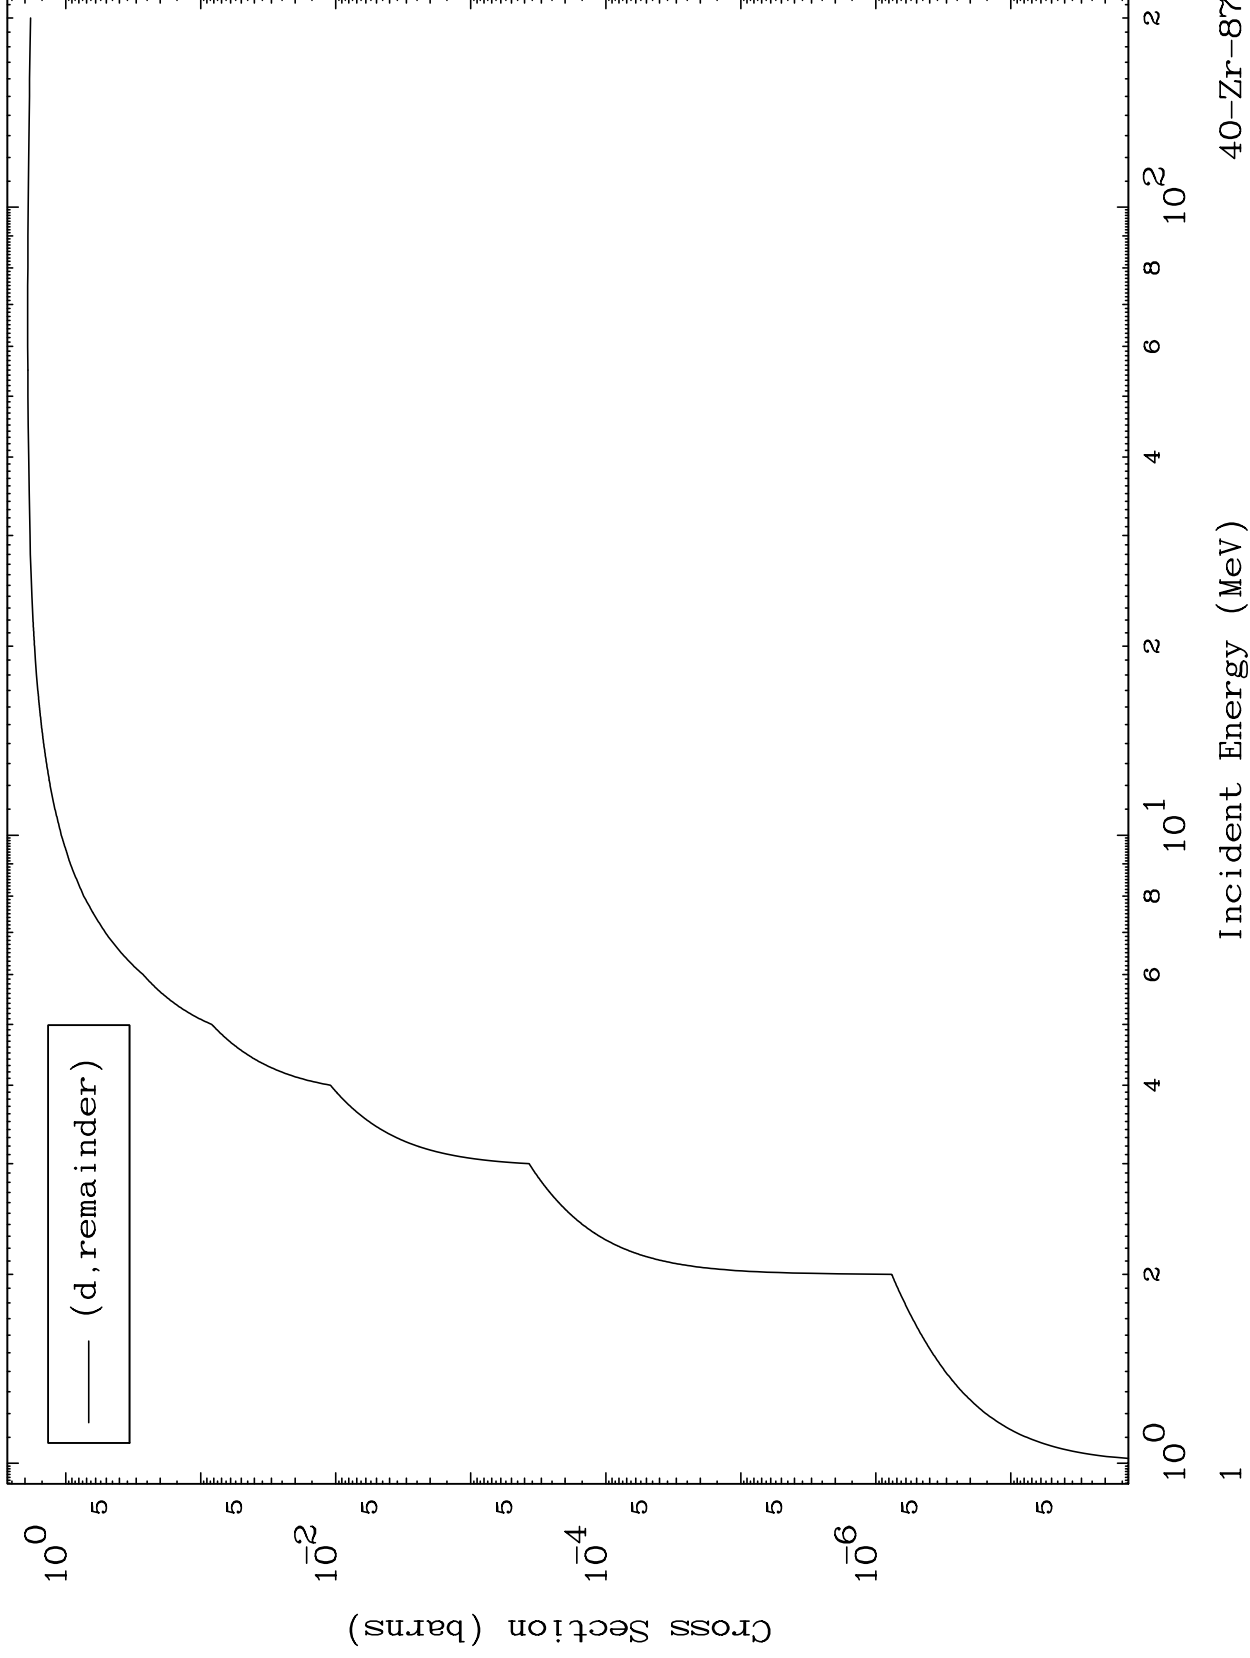

Press Mouse Button to Start

MAT 4016

Deuteron Major
0 Kelvin Cross Sections

40-Zr-87

40-Zr-87