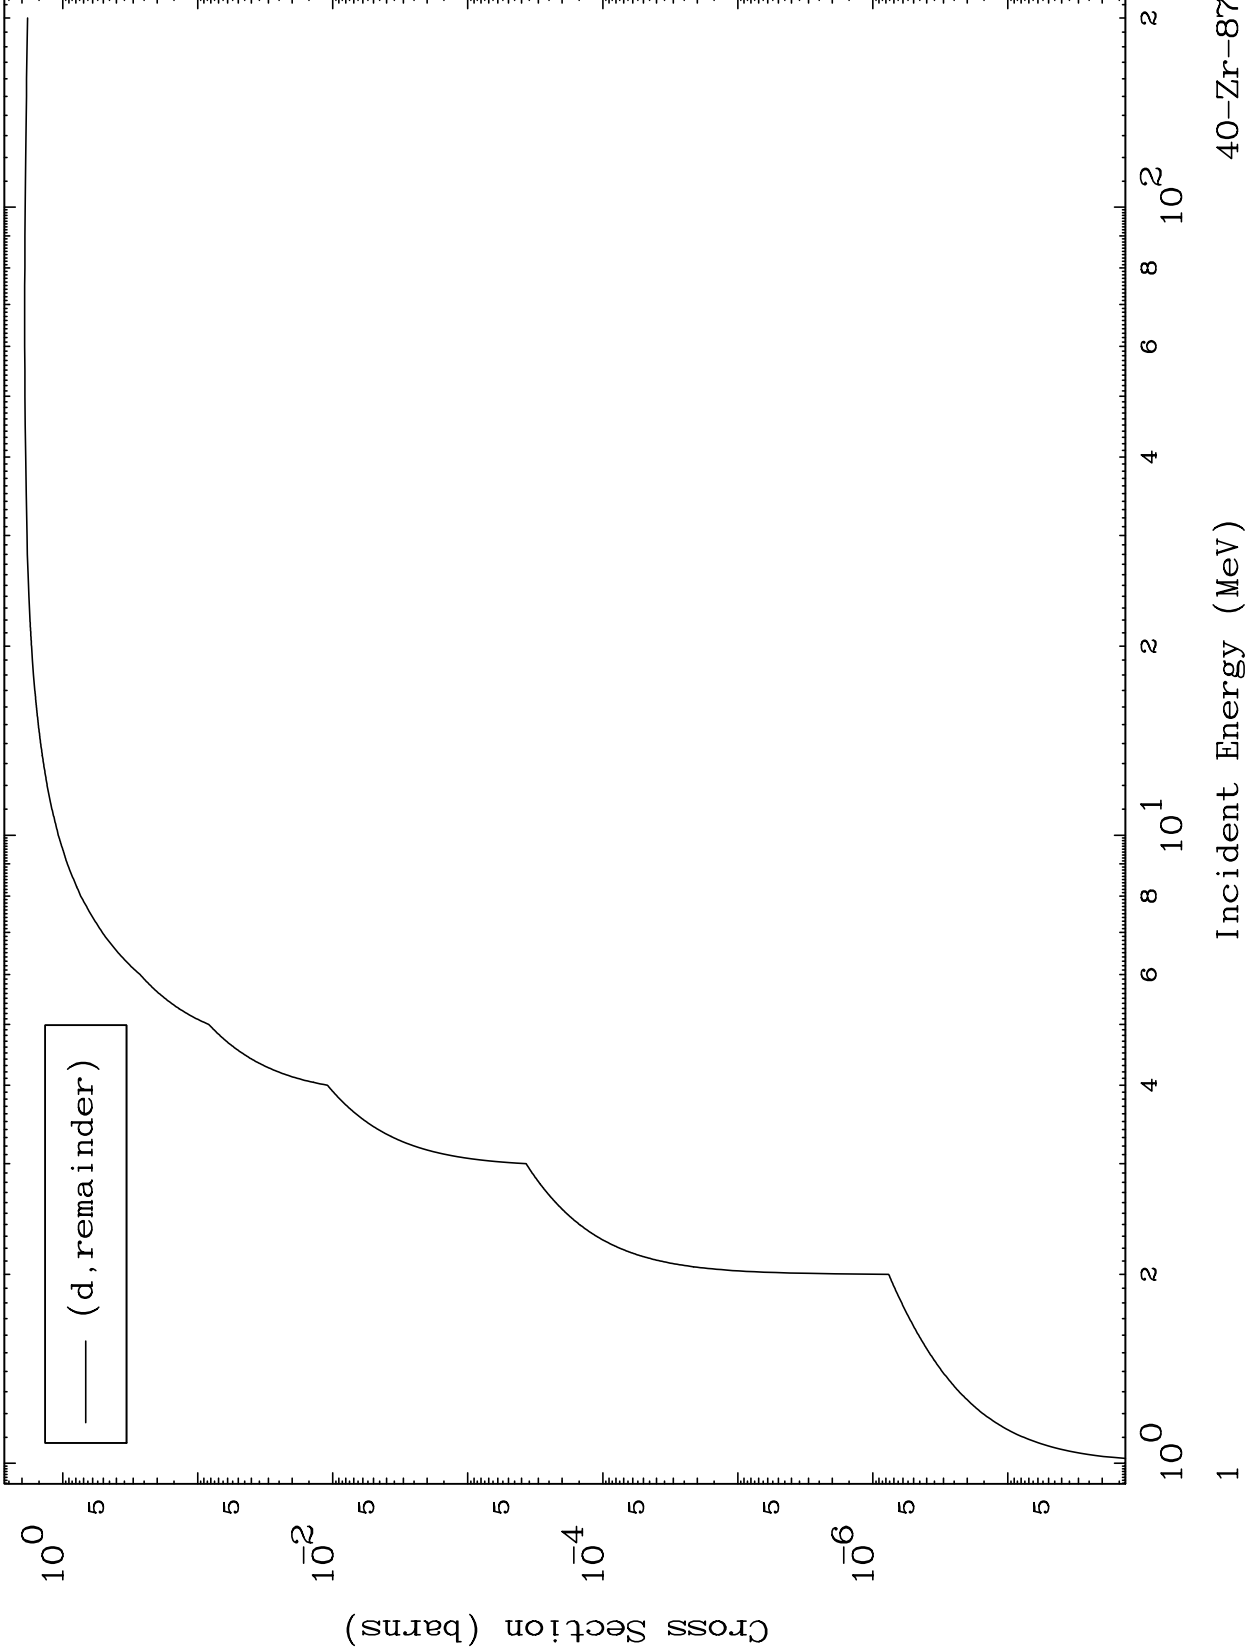

Press Mouse Button to Start

MAT 4017

Deuteron Major
0 Kelvin Cross Sections

40-Zr-87

40-Zr-87