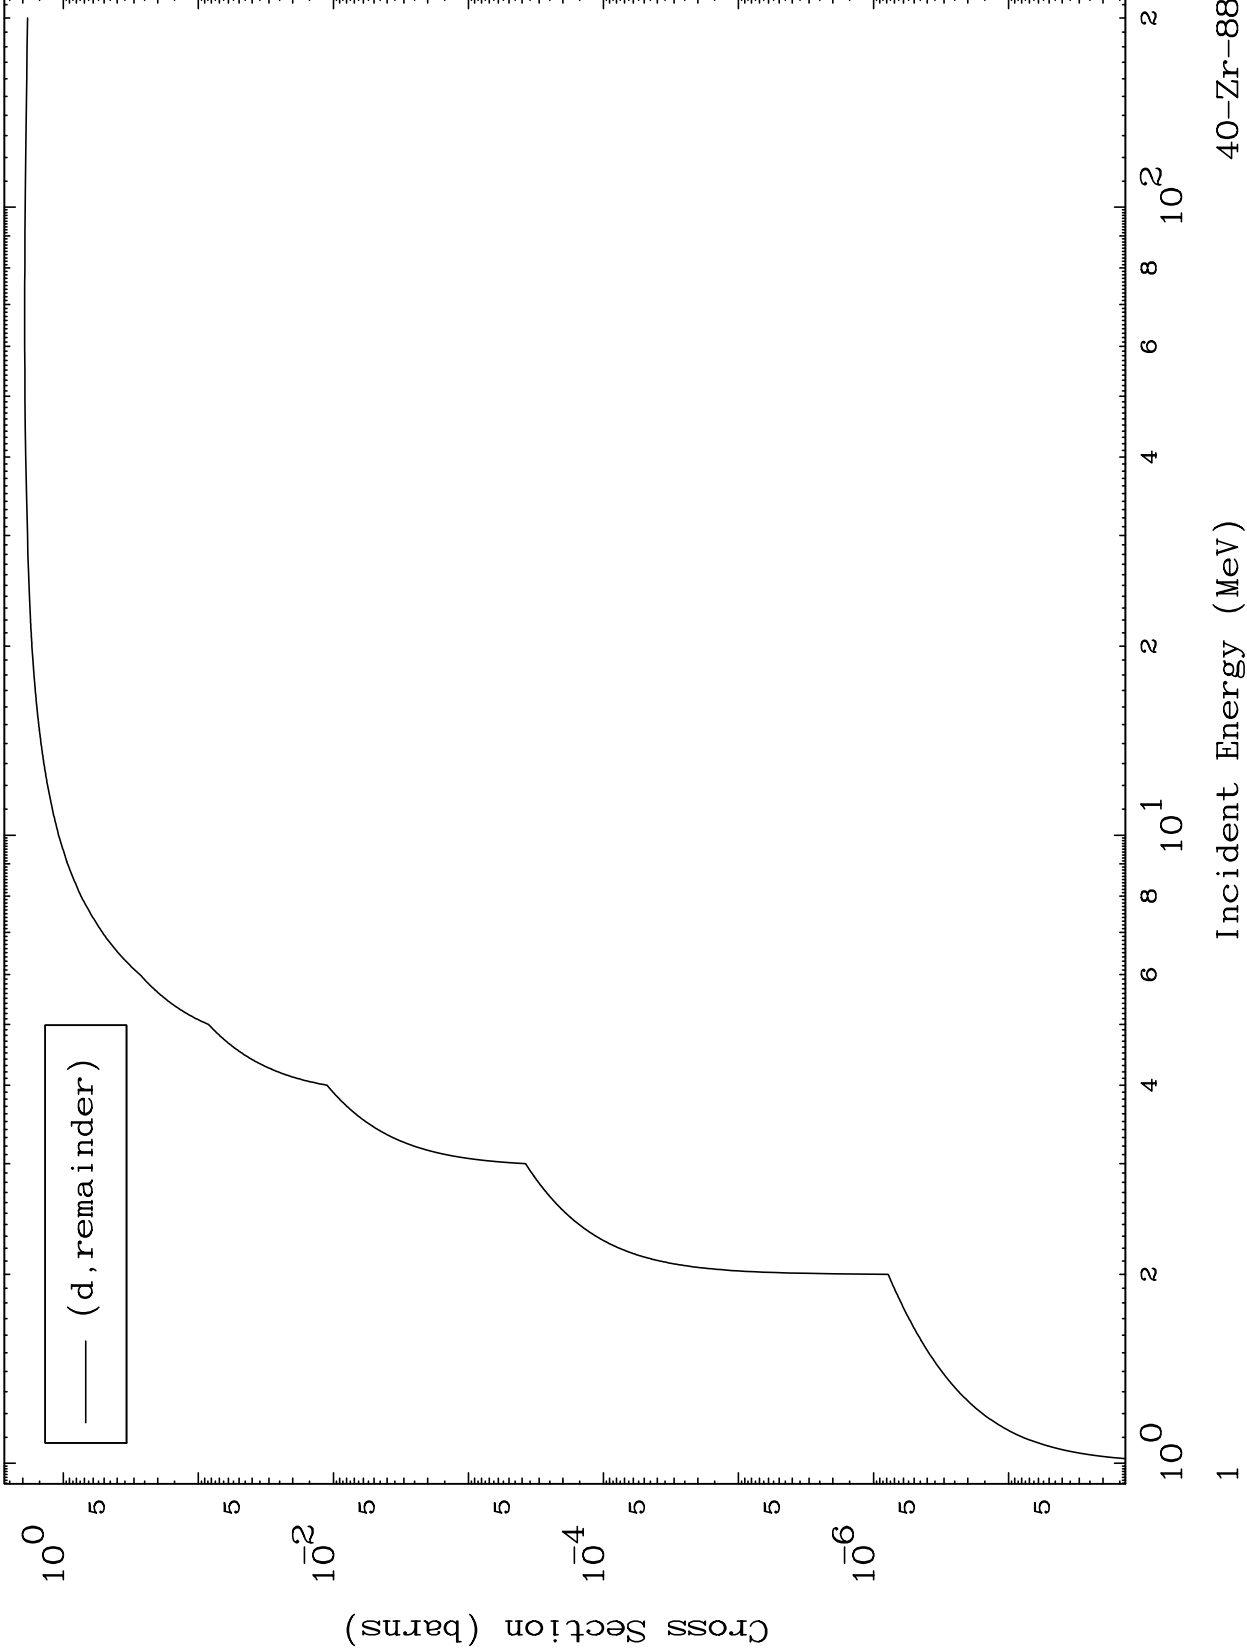

Press Mouse Button to Start

MAT 4019

Deuteron Major  
0 Kelvin Cross Sections

40-Zr-88

40-Zr-88