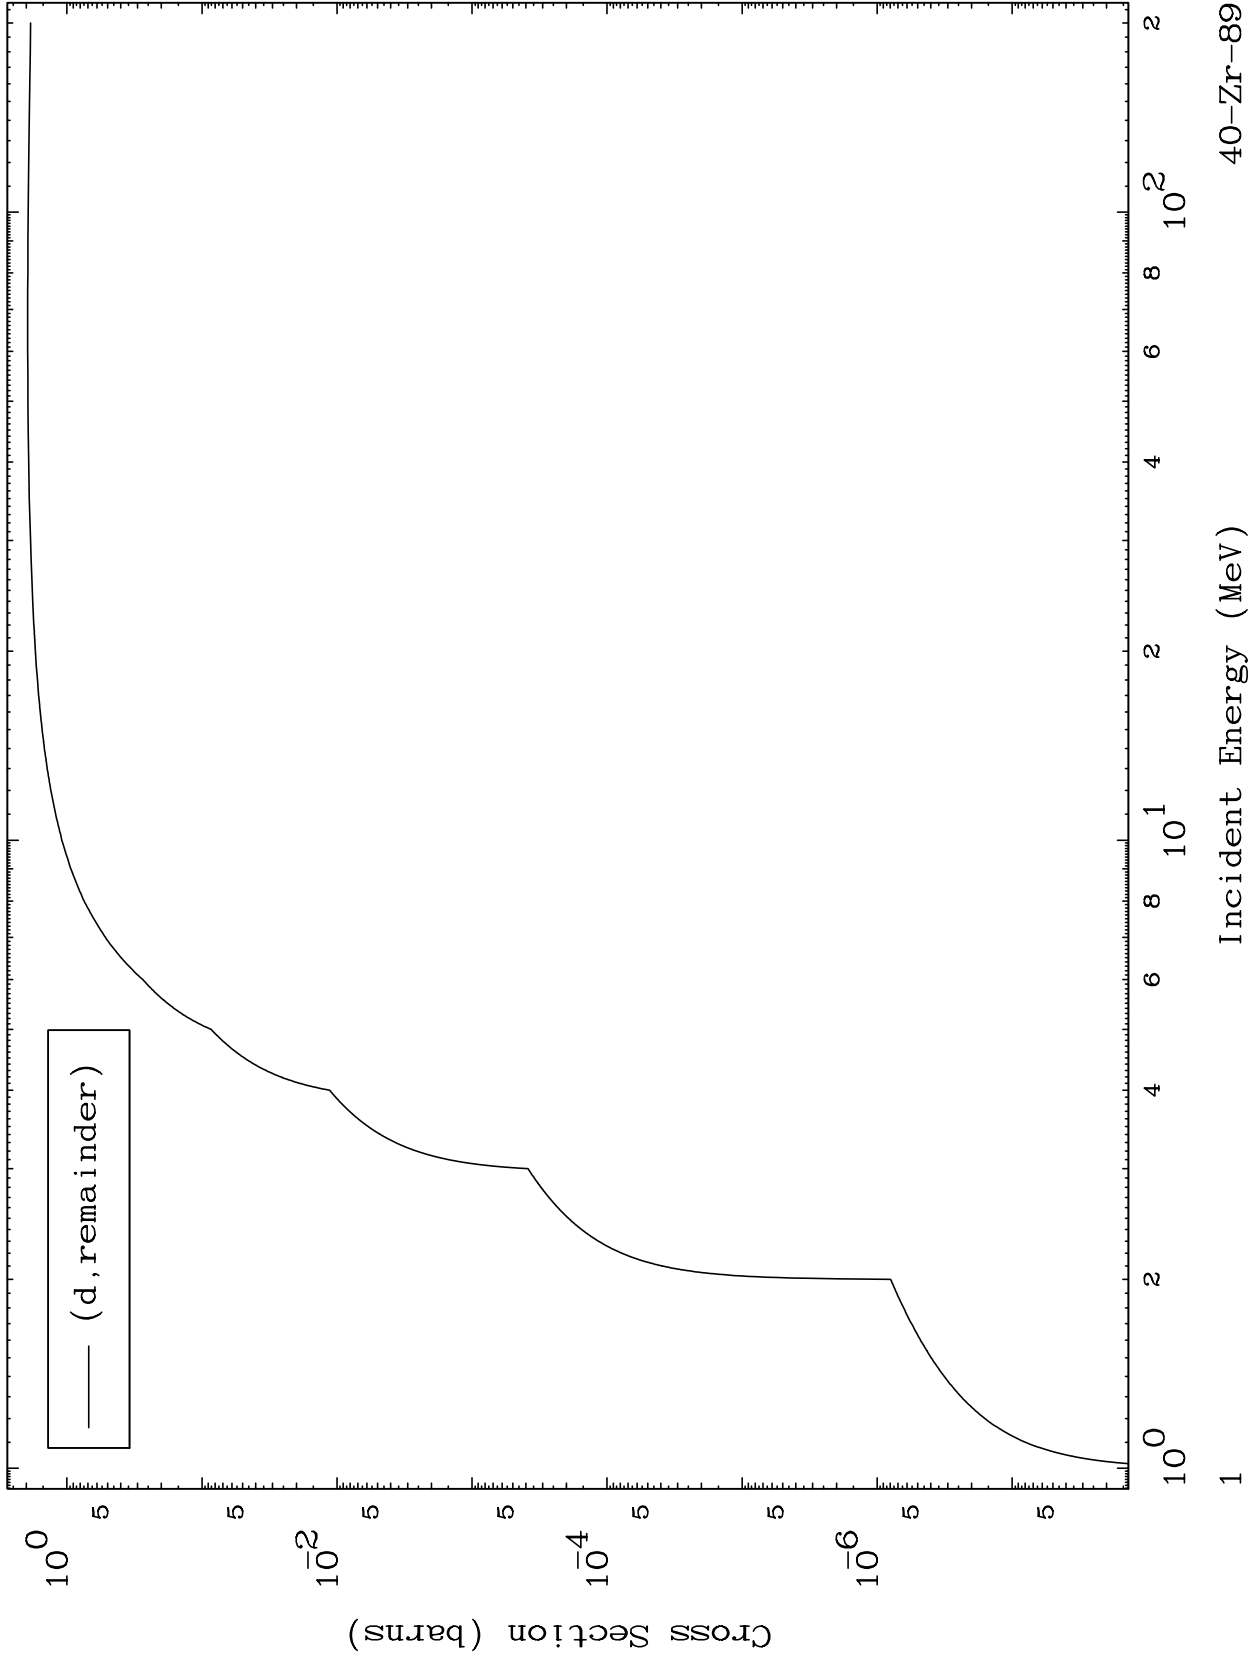

Press Mouse Button to Start

MAT 4022

Deuteron Major
0 Kelvin Cross Sections

40-Zr-89

40-Zr-89