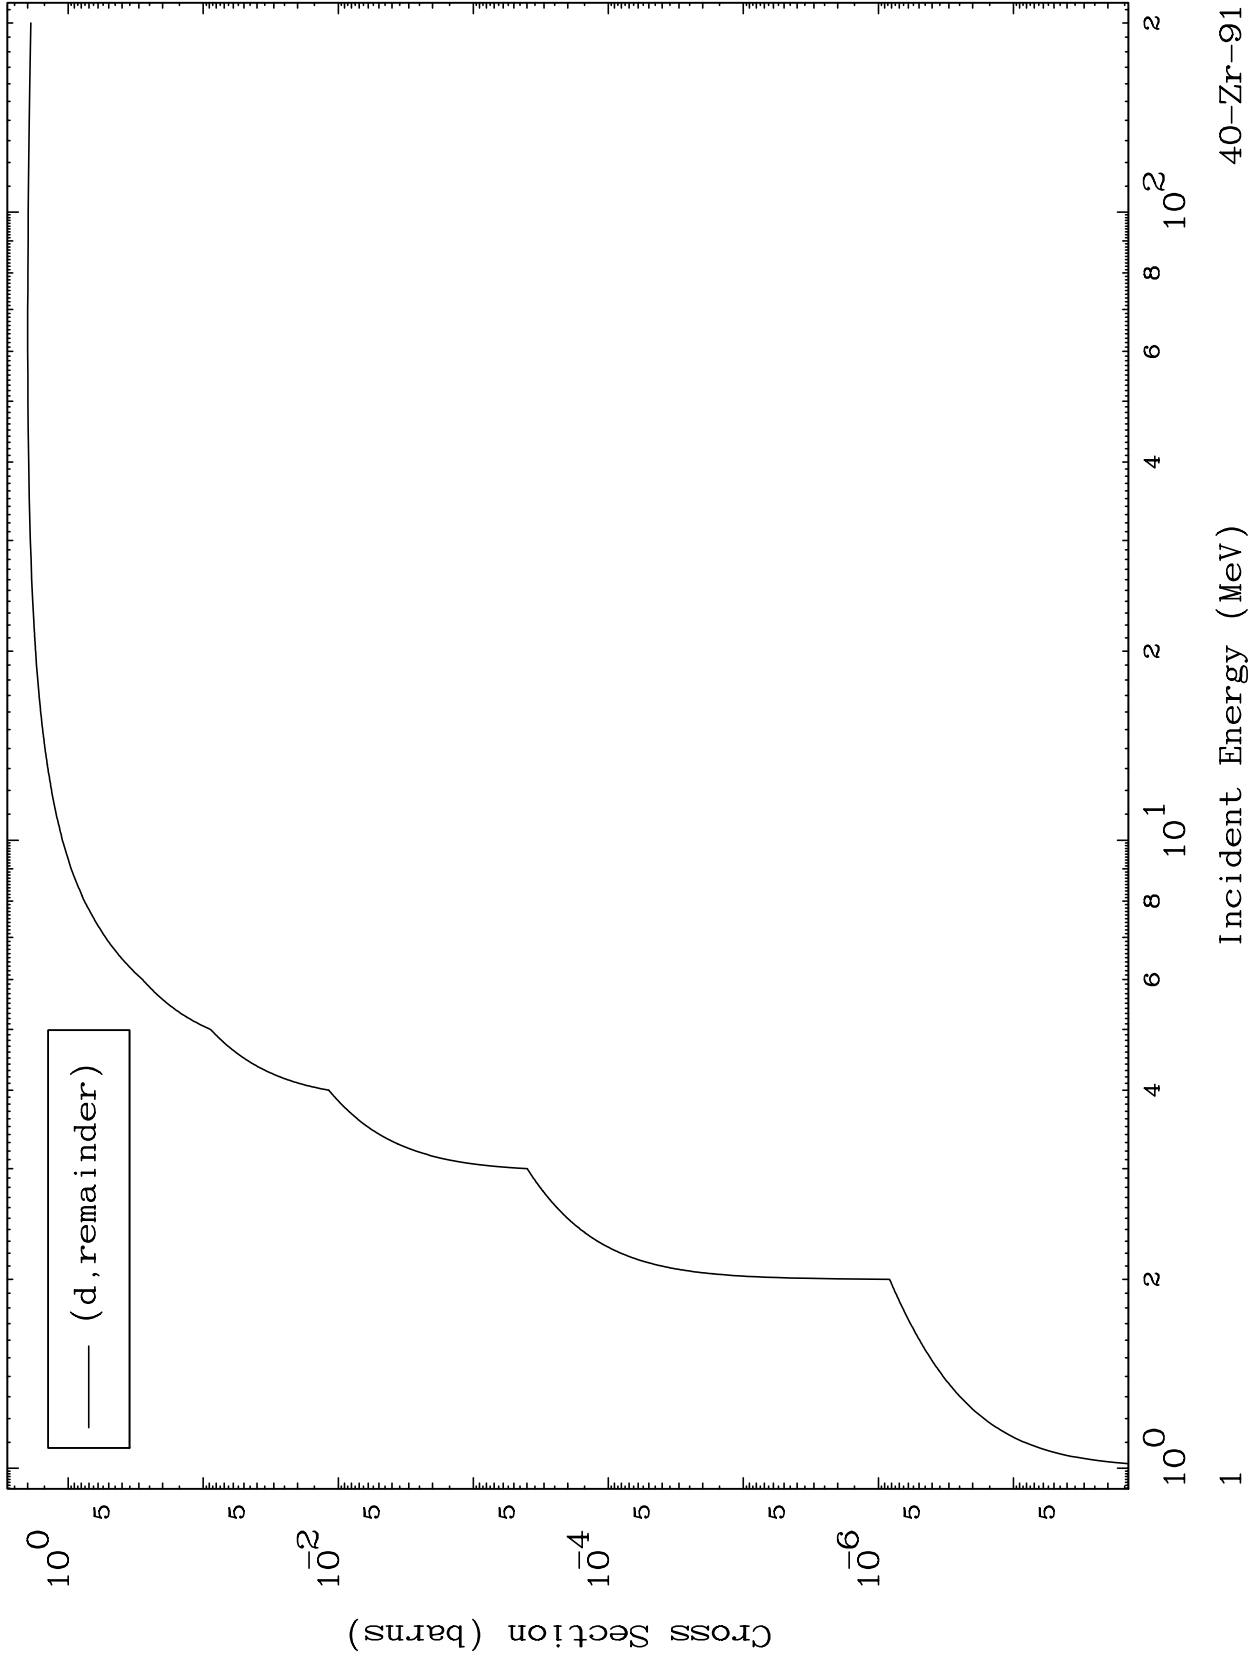

Press Mouse Button to Start

MAT 4028

Deuteron Major  
0 Kelvin Cross Sections

40-Zr-91

40-Zr-91