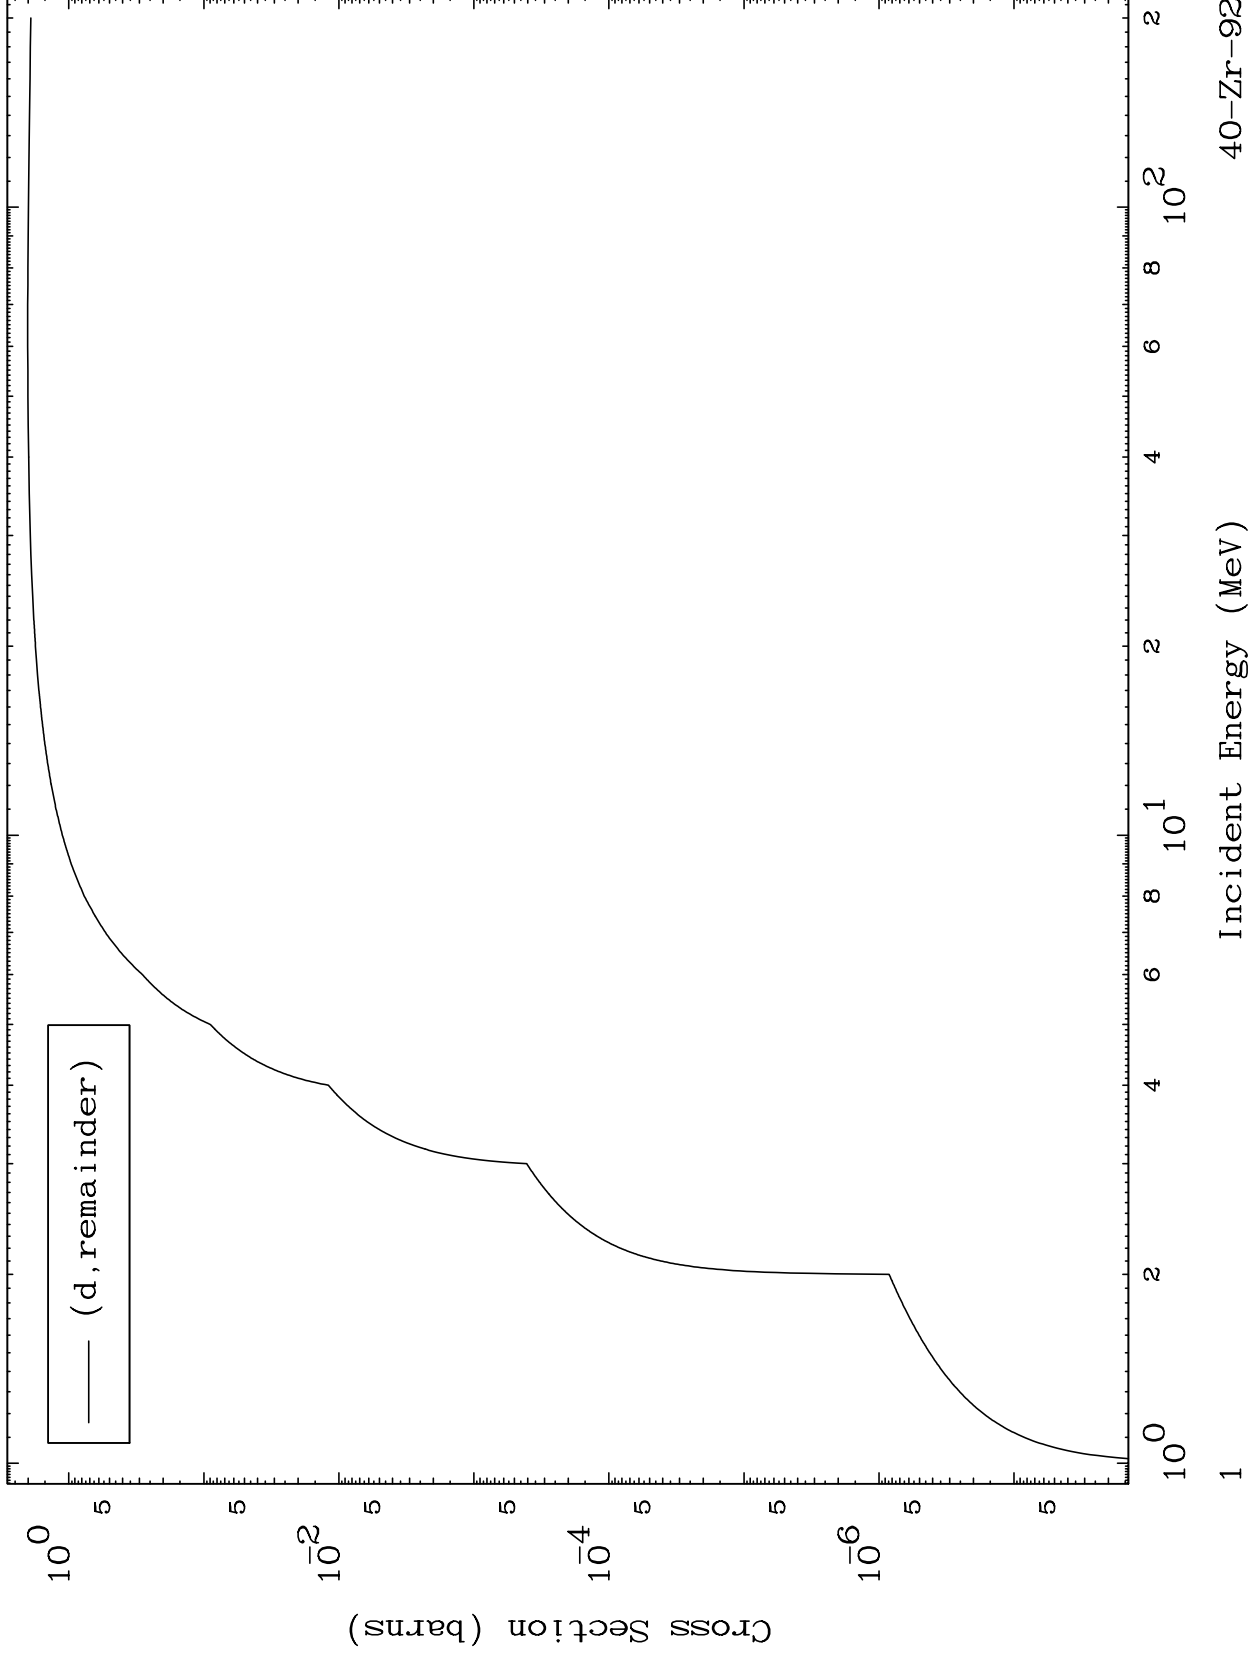

Press Mouse Button to Start

MAT 4031

Deuteron Major
0 Kelvin Cross Sections

40-Zr-92

40-Zr-92