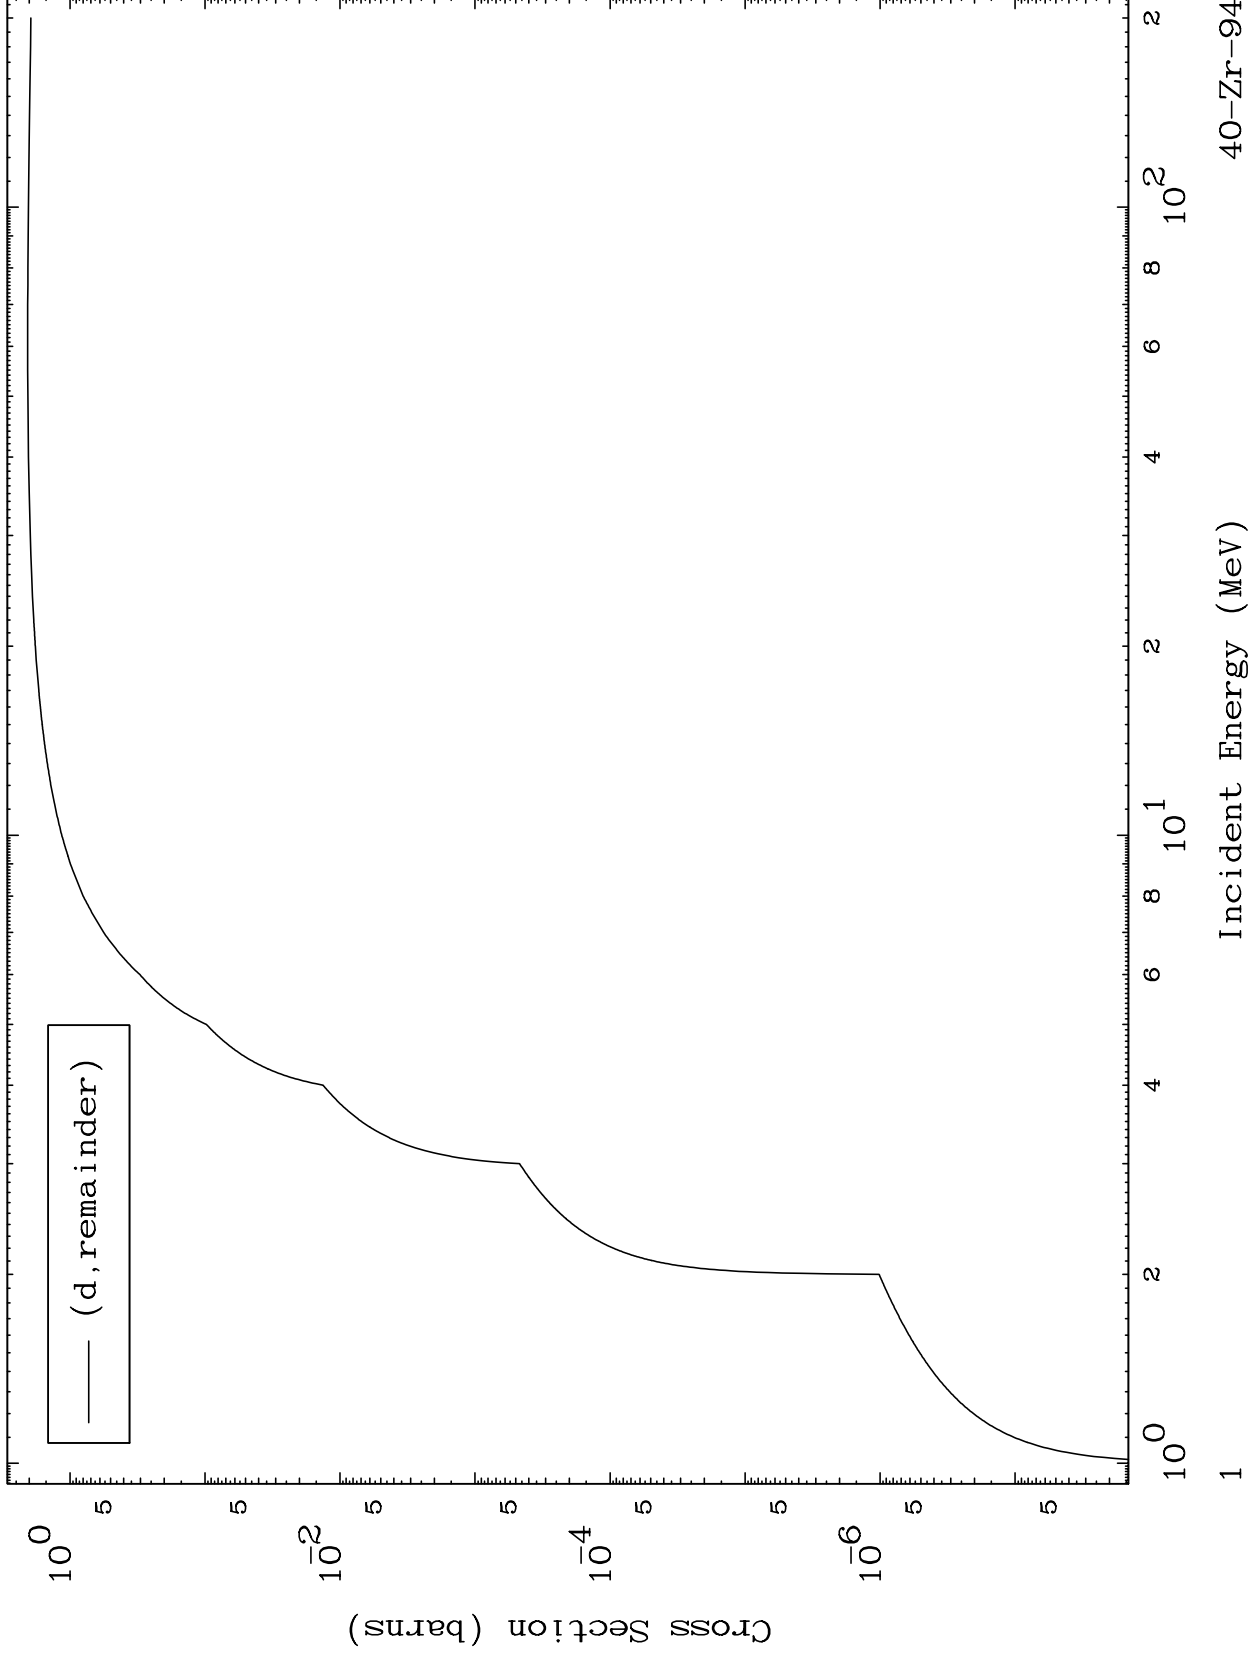

Press Mouse Button to Start

MAT 4037

Deuteron Major
0 Kelvin Cross Sections

40-Zr-94

40-Zr-94