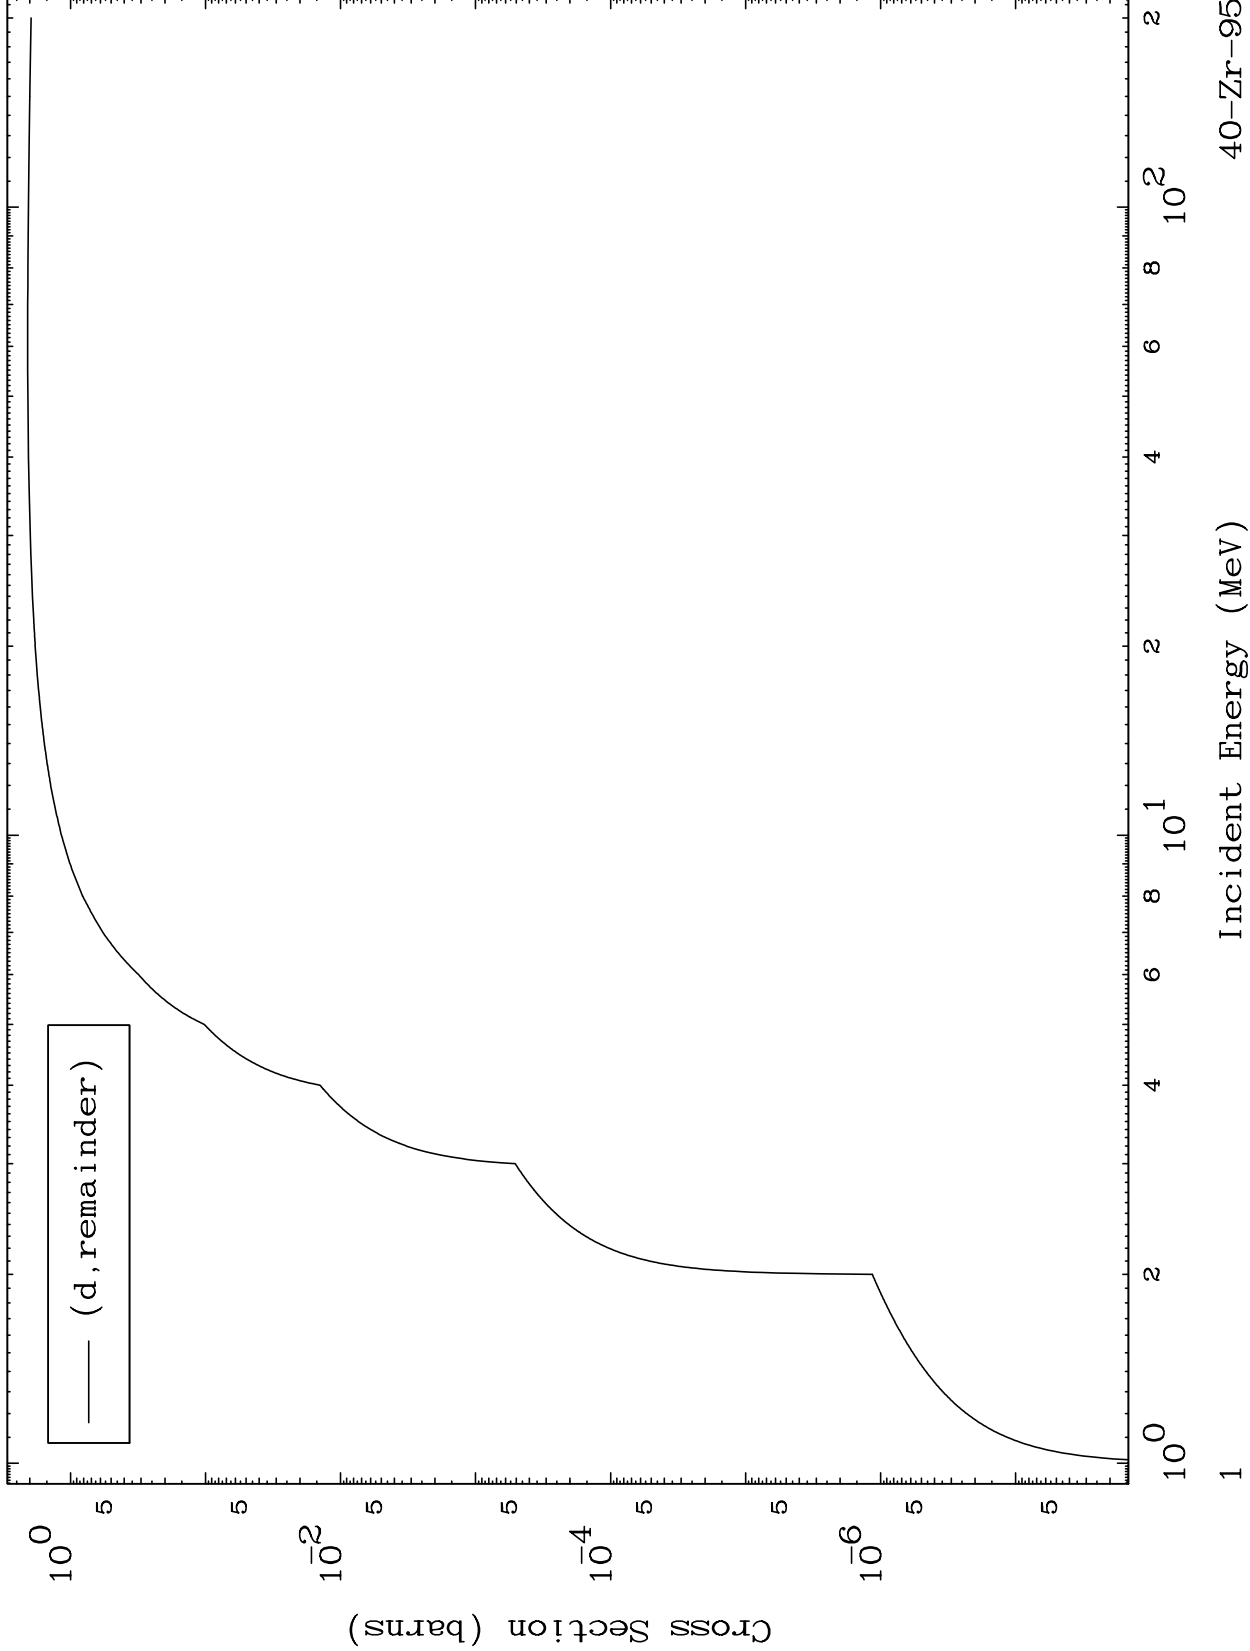

Press Mouse Button to Start

MAT 4040

Deuteron Major  
0 Kelvin Cross Sections

40-Zr-95

40-Zr-95