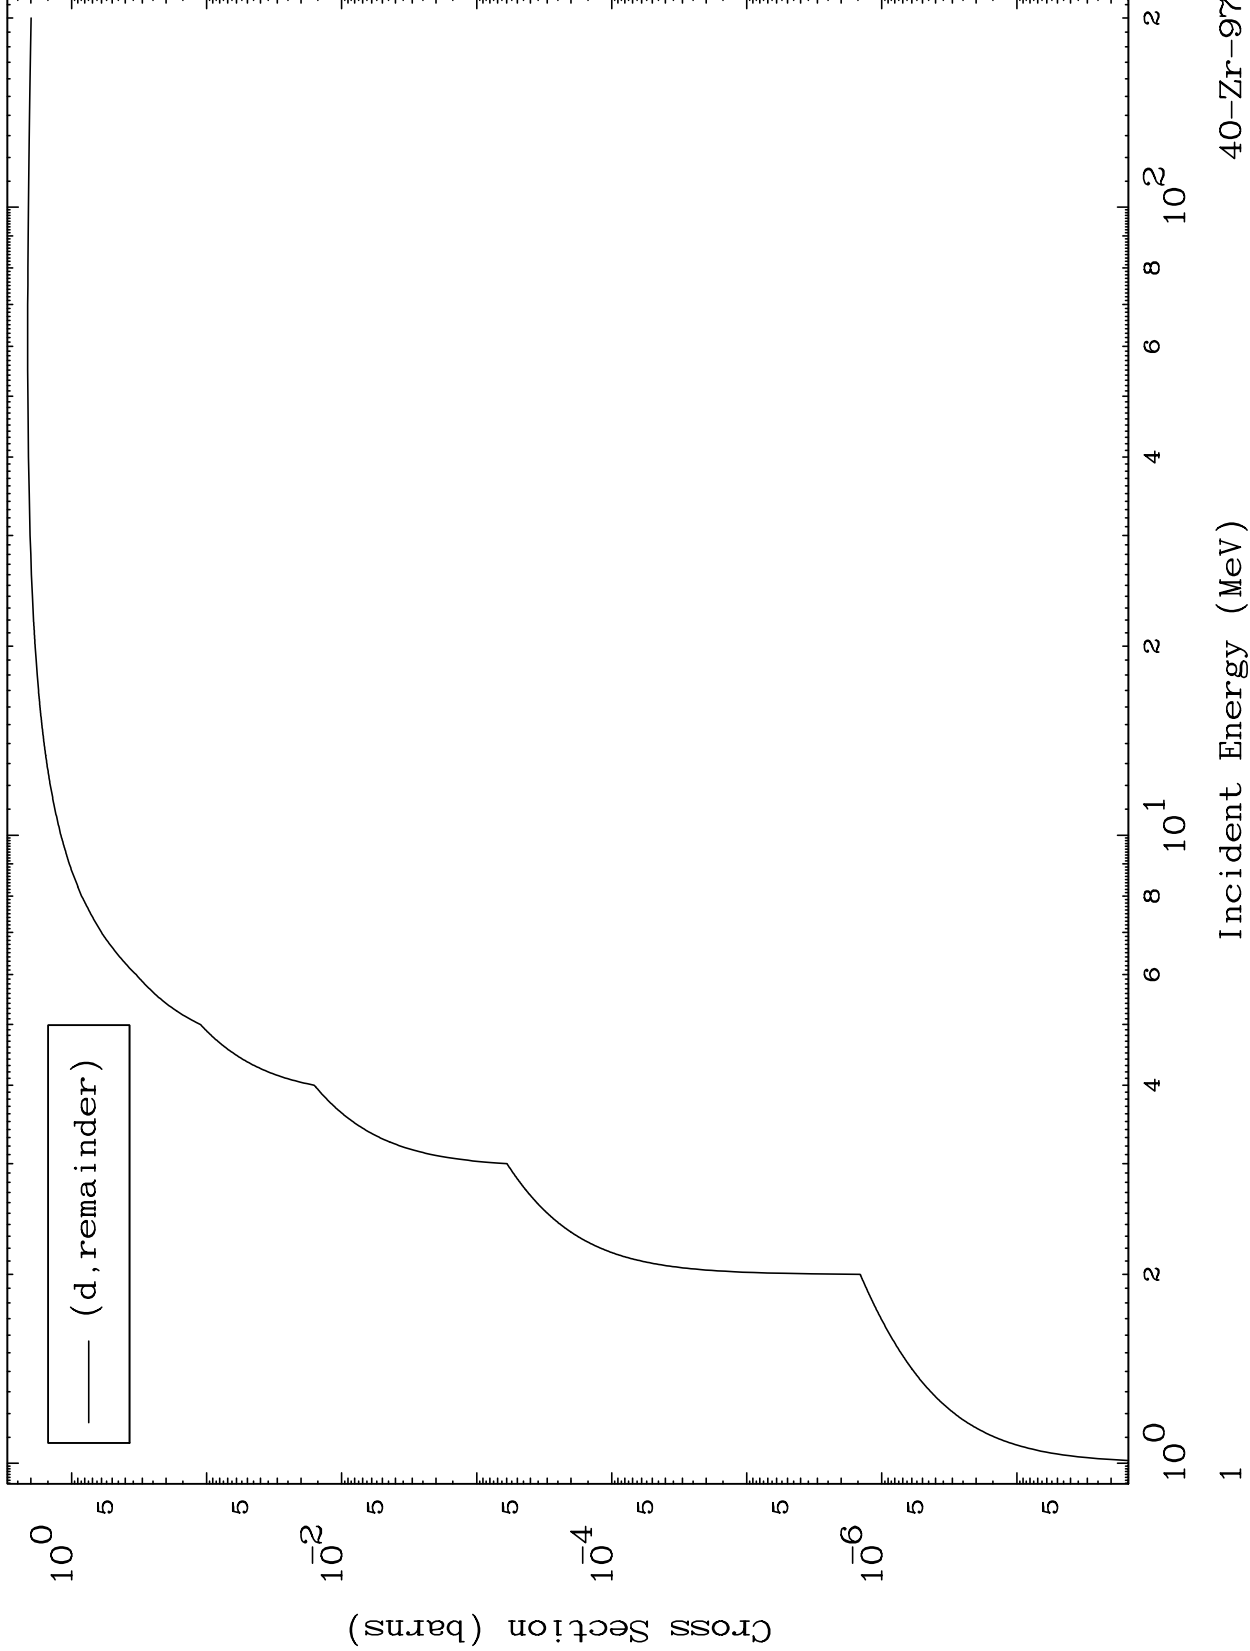

Press Mouse Button to Start

MAT 4046

Deuteron Major
0 Kelvin Cross Sections

40-Zr-97

40-Zr-97