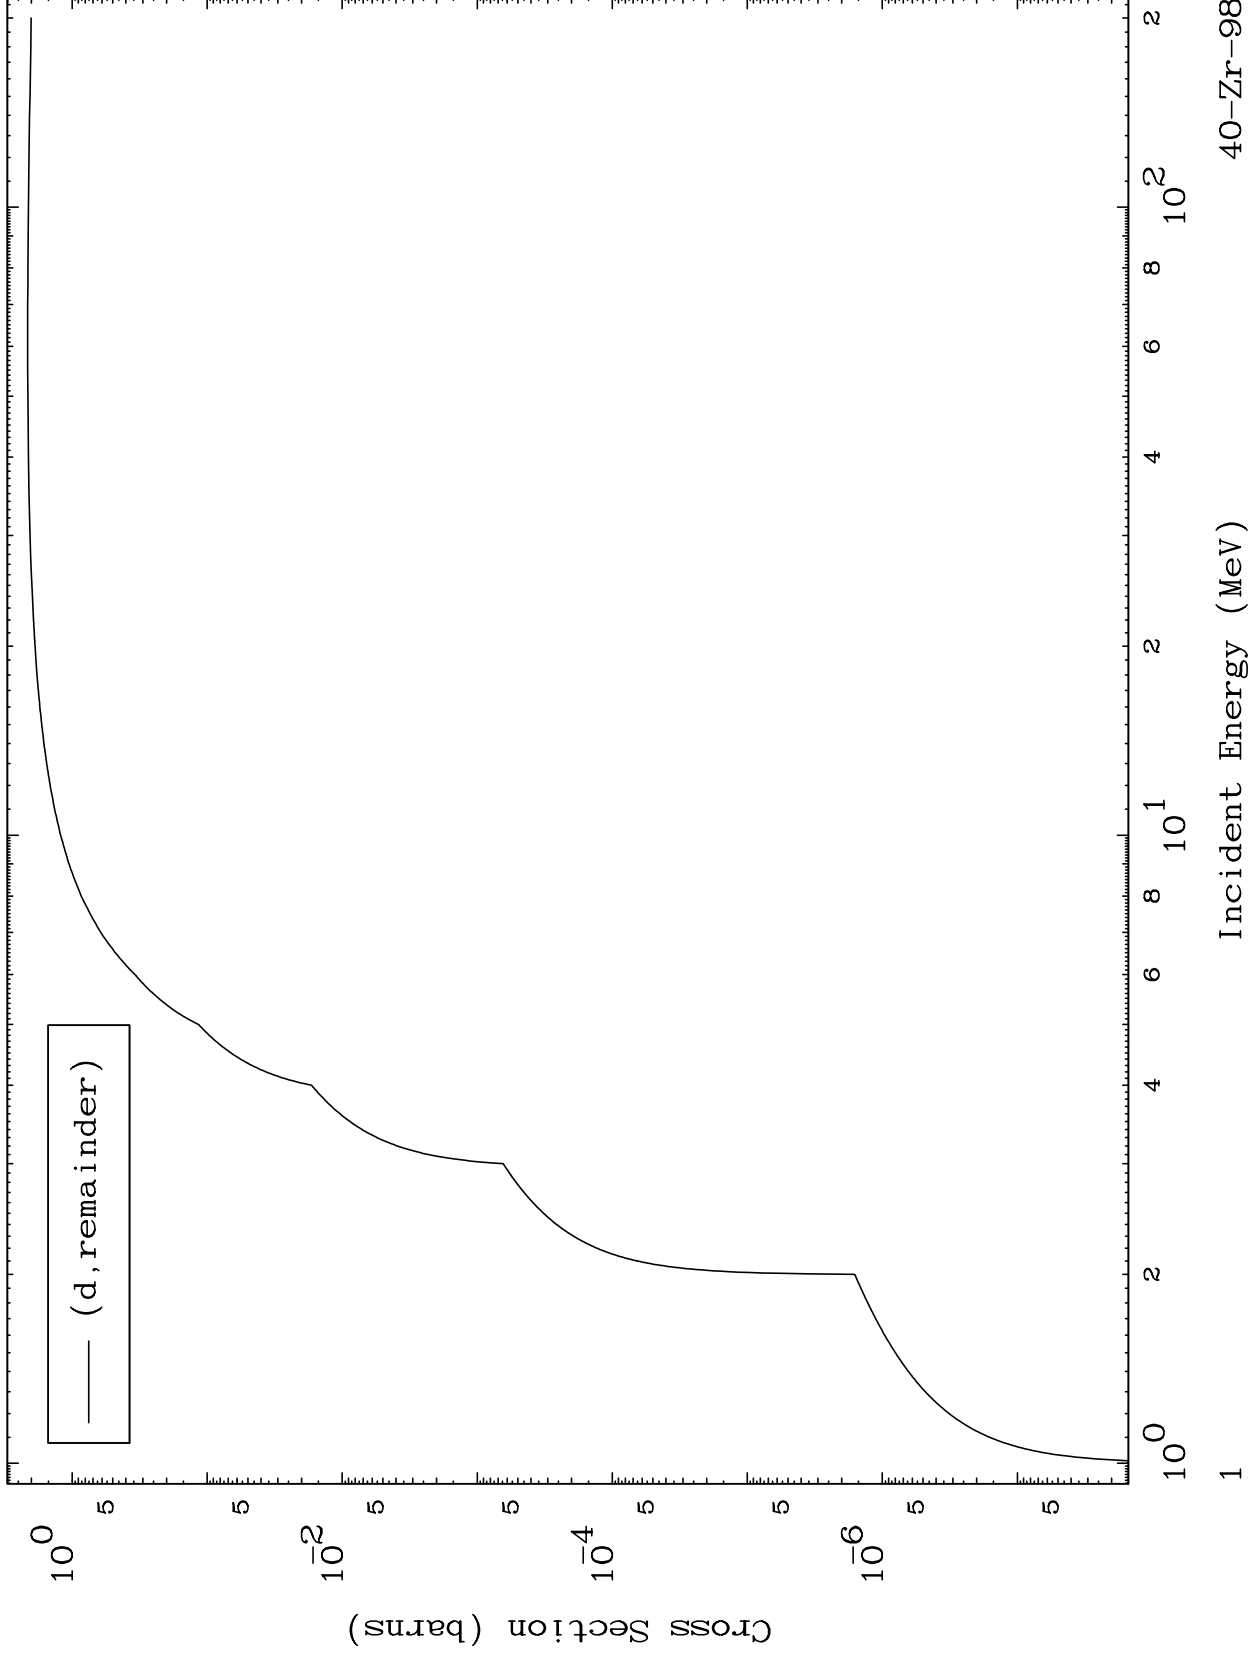

Press Mouse Button to Start

MAT 4049

Deuteron Major
0 Kelvin Cross Sections

40-Zr-98

40-Zr-98