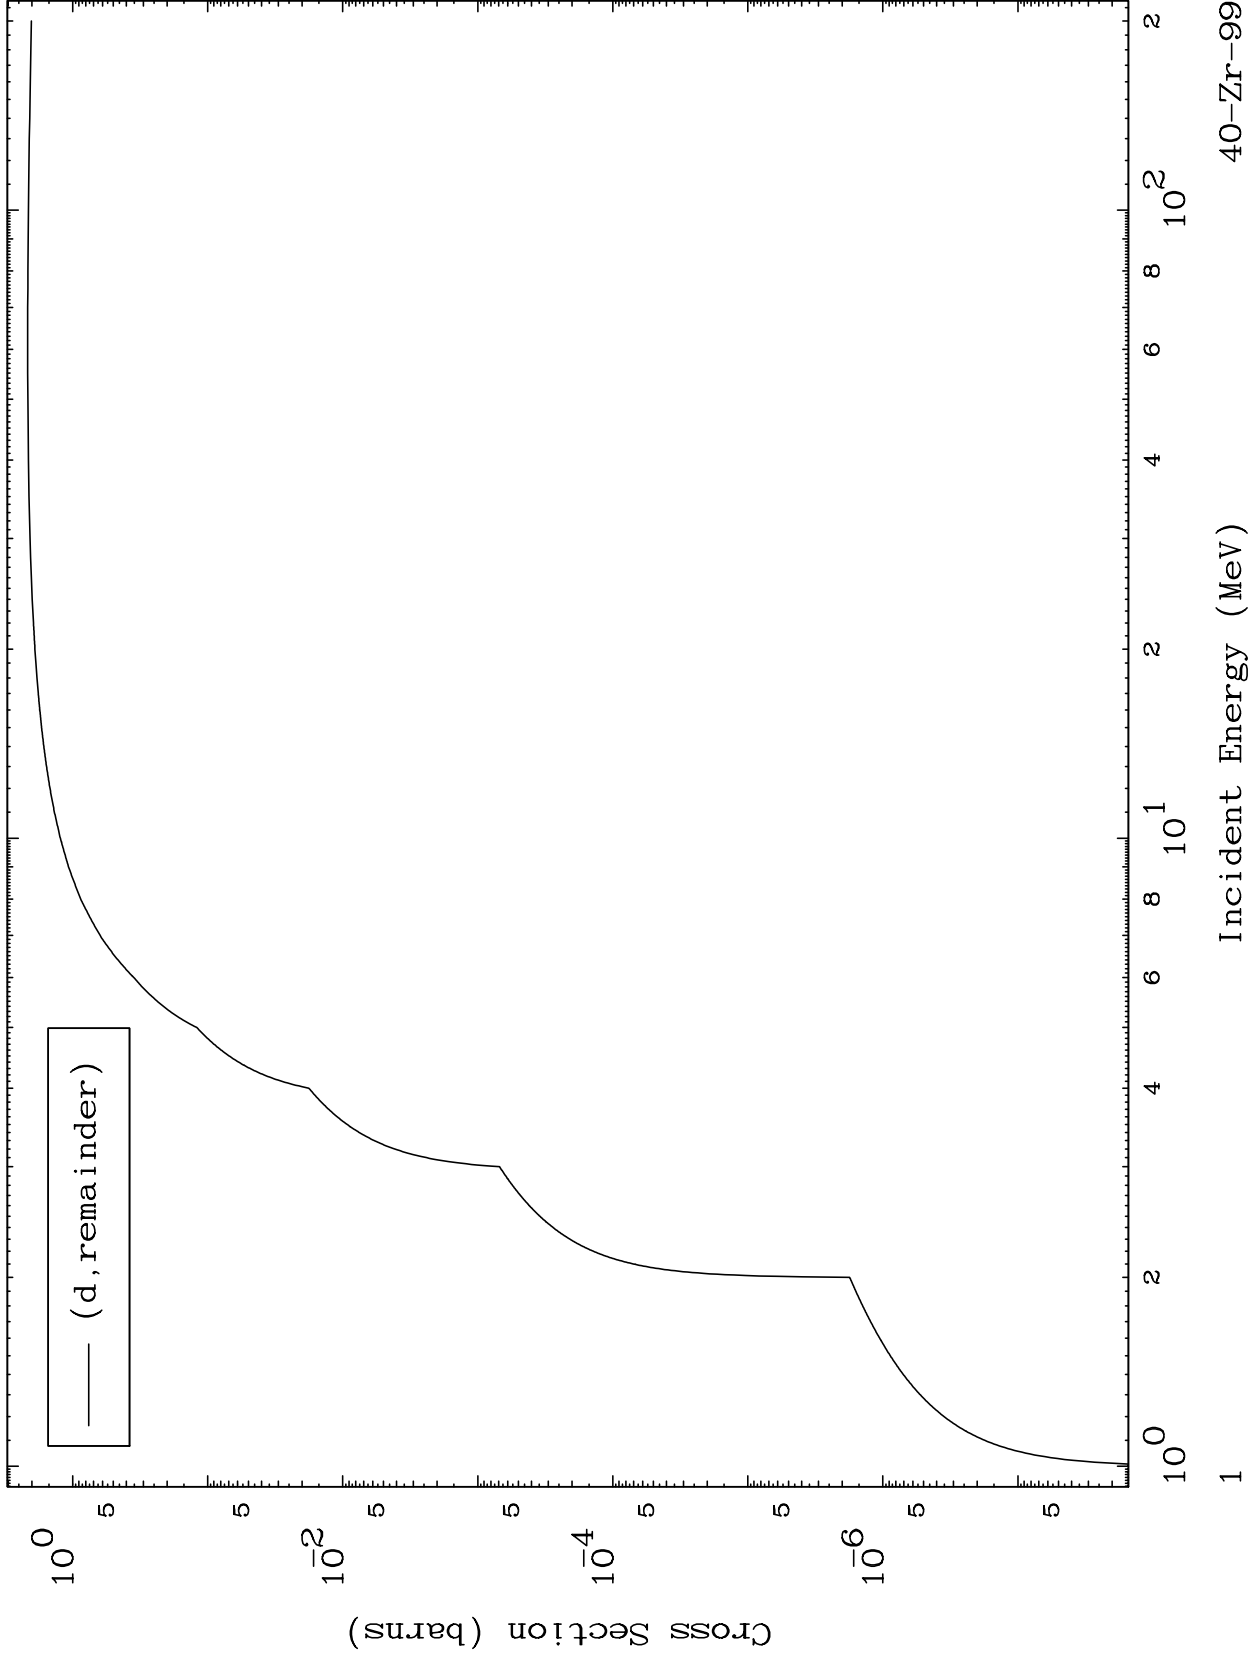

Press Mouse Button to Start

MAT 4052

Deuteron Major
0 Kelvin Cross Sections

40-Zr-99

— (d, remainder)

40-Zr-99