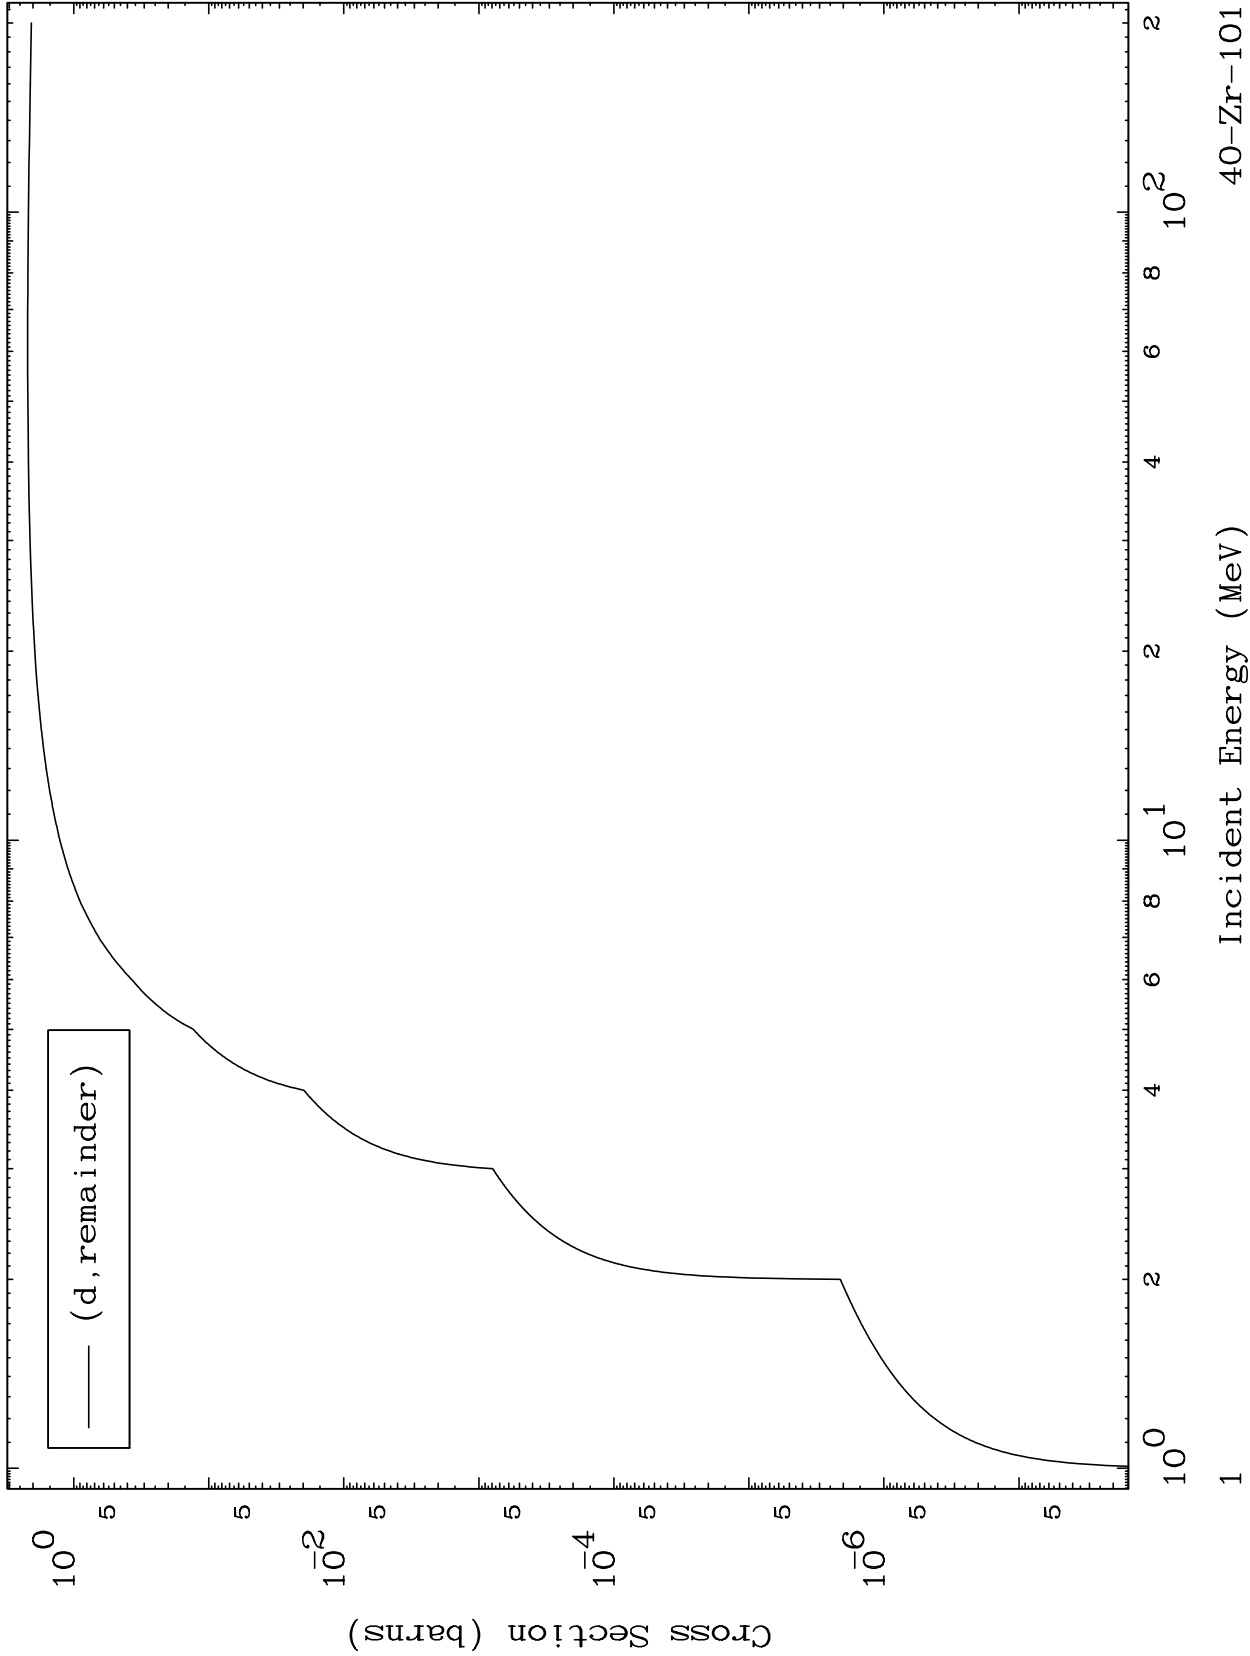

Press Mouse Button to Start

MAT 4058

Deuteron Major

40-Zr-101

0 Kelvin Cross Sections

40-Zr-101