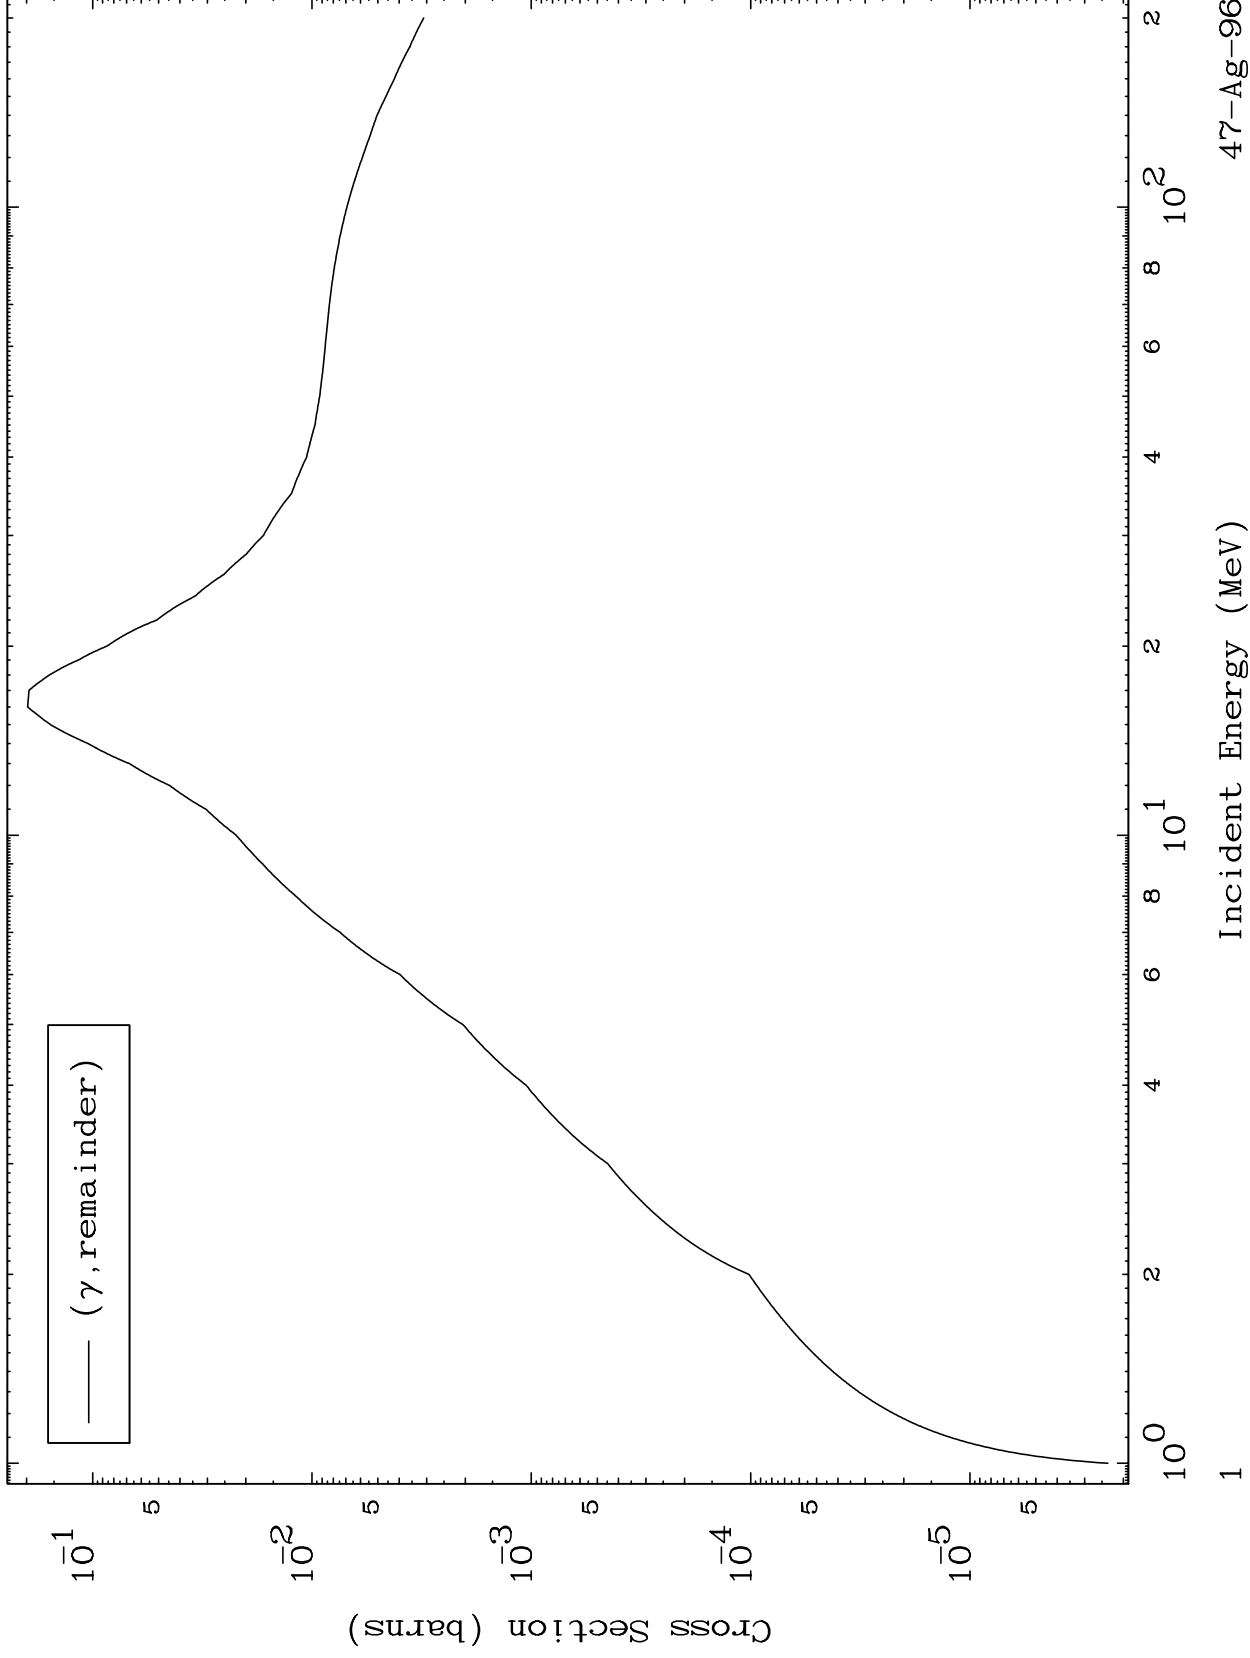

Press Mouse Button to Start

MAT 4692

Photon Major
0 Kelvin Cross Sections

47-Ag-96

47-Ag-96