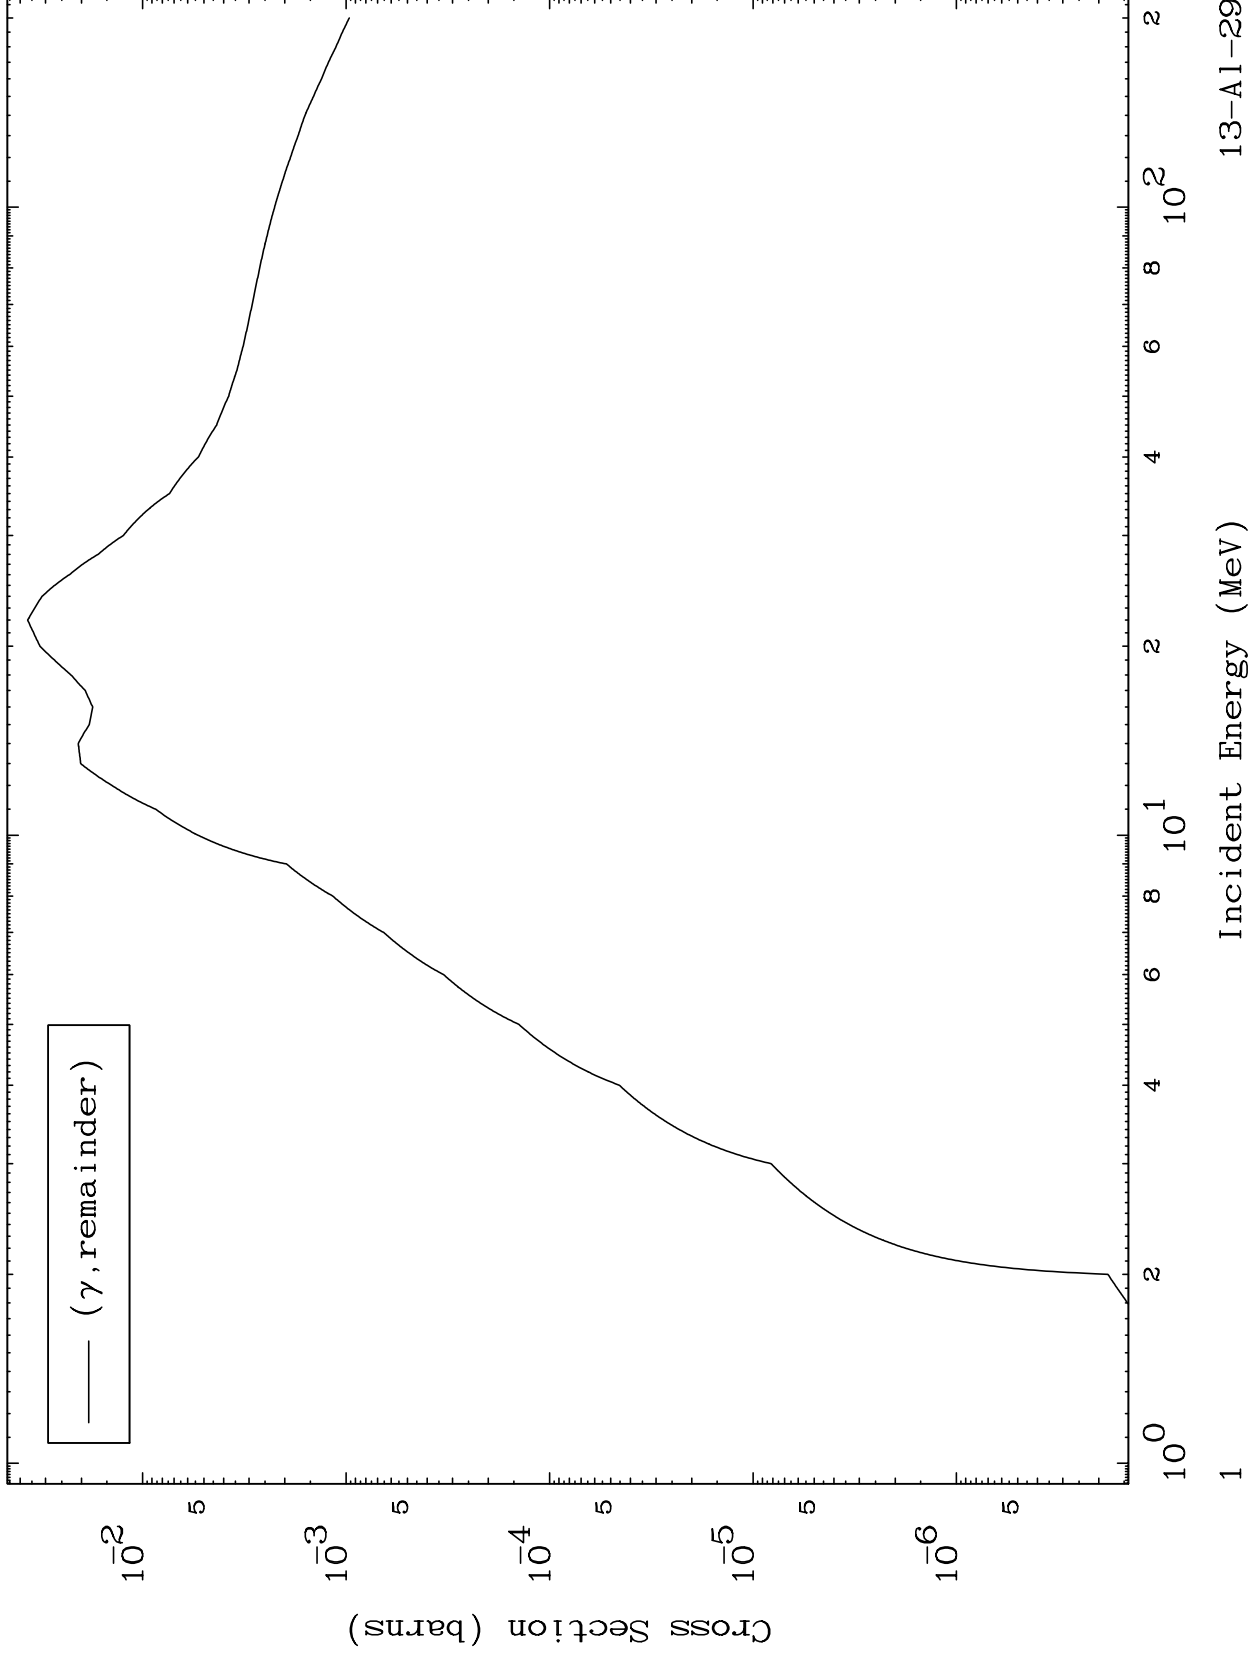

Press Mouse Button to Start

MAT 1331

Photon Major
0 Kelvin Cross Sections

13-A1-29

13-A1-29