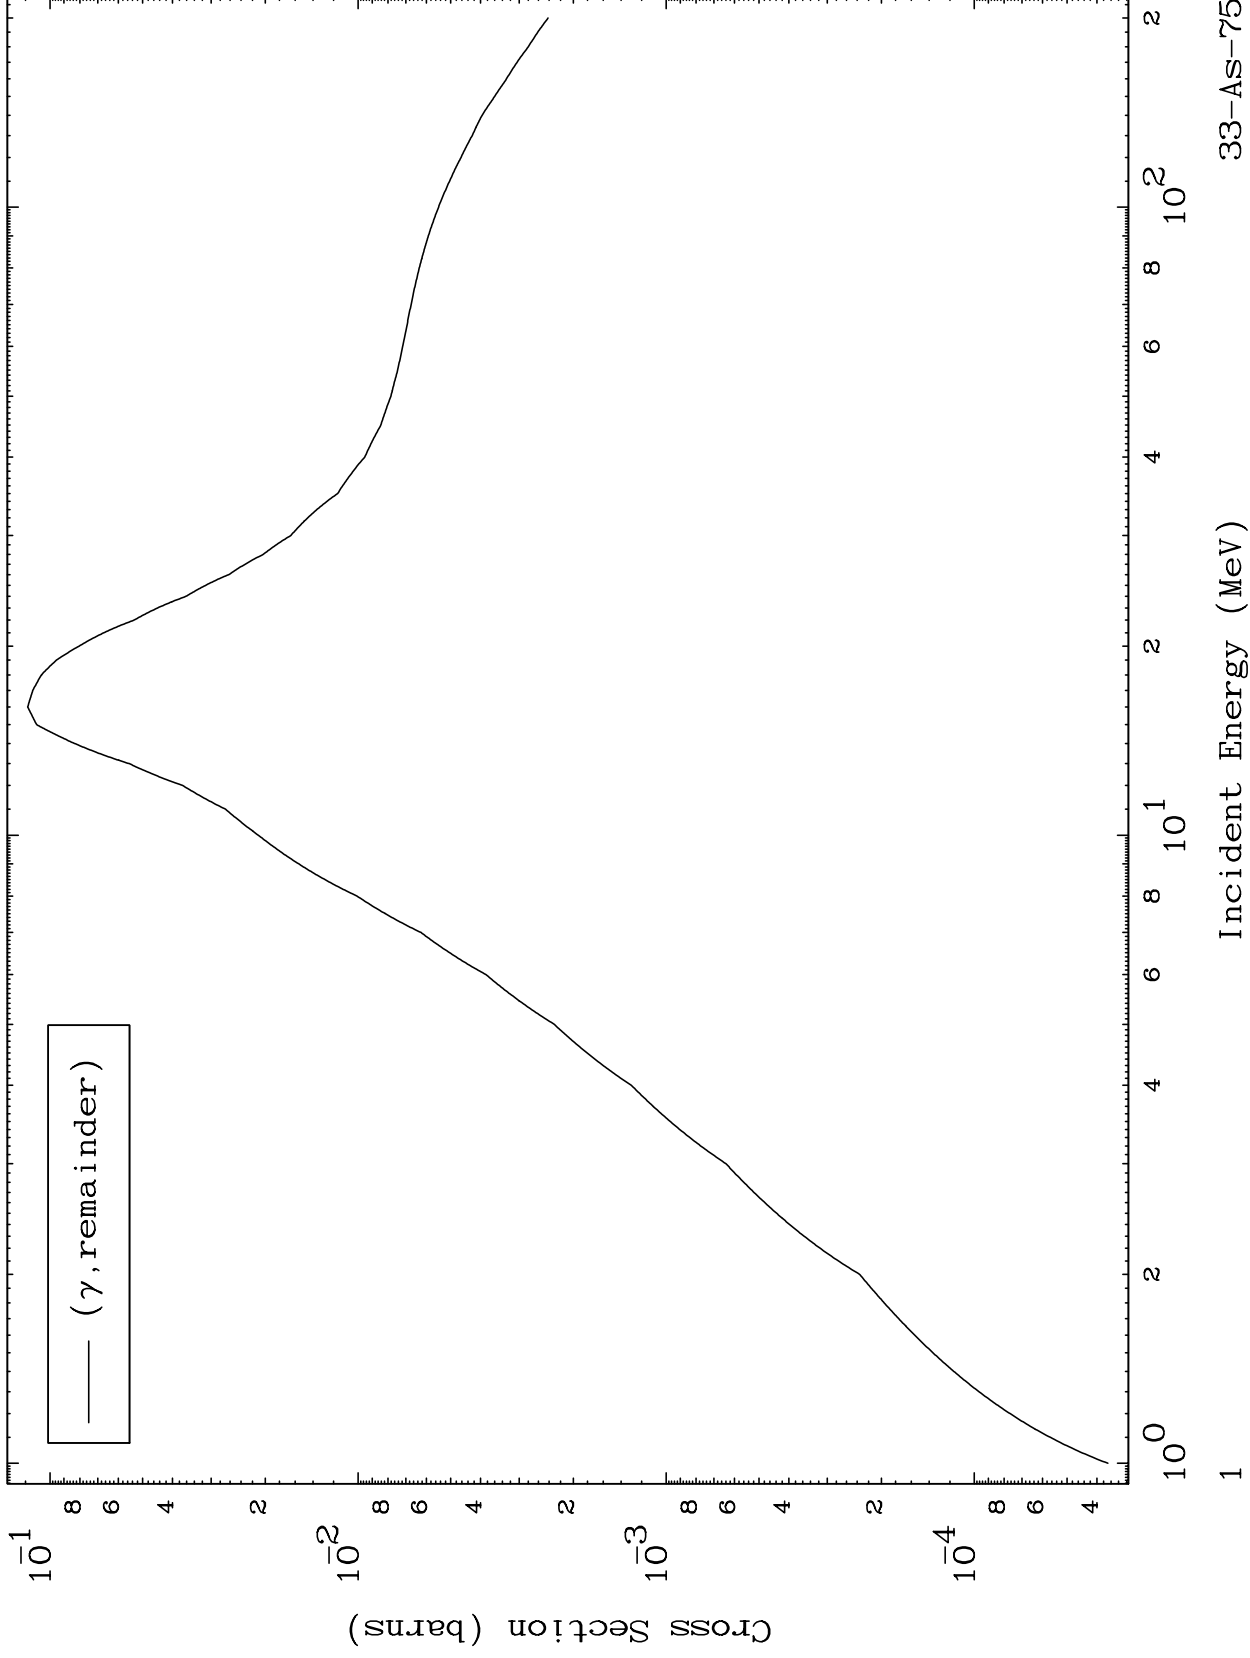

Press Mouse Button to Start

MAT 3325

Photon Major
0 Kelvin Cross Sections

33-As-75

33-As-75