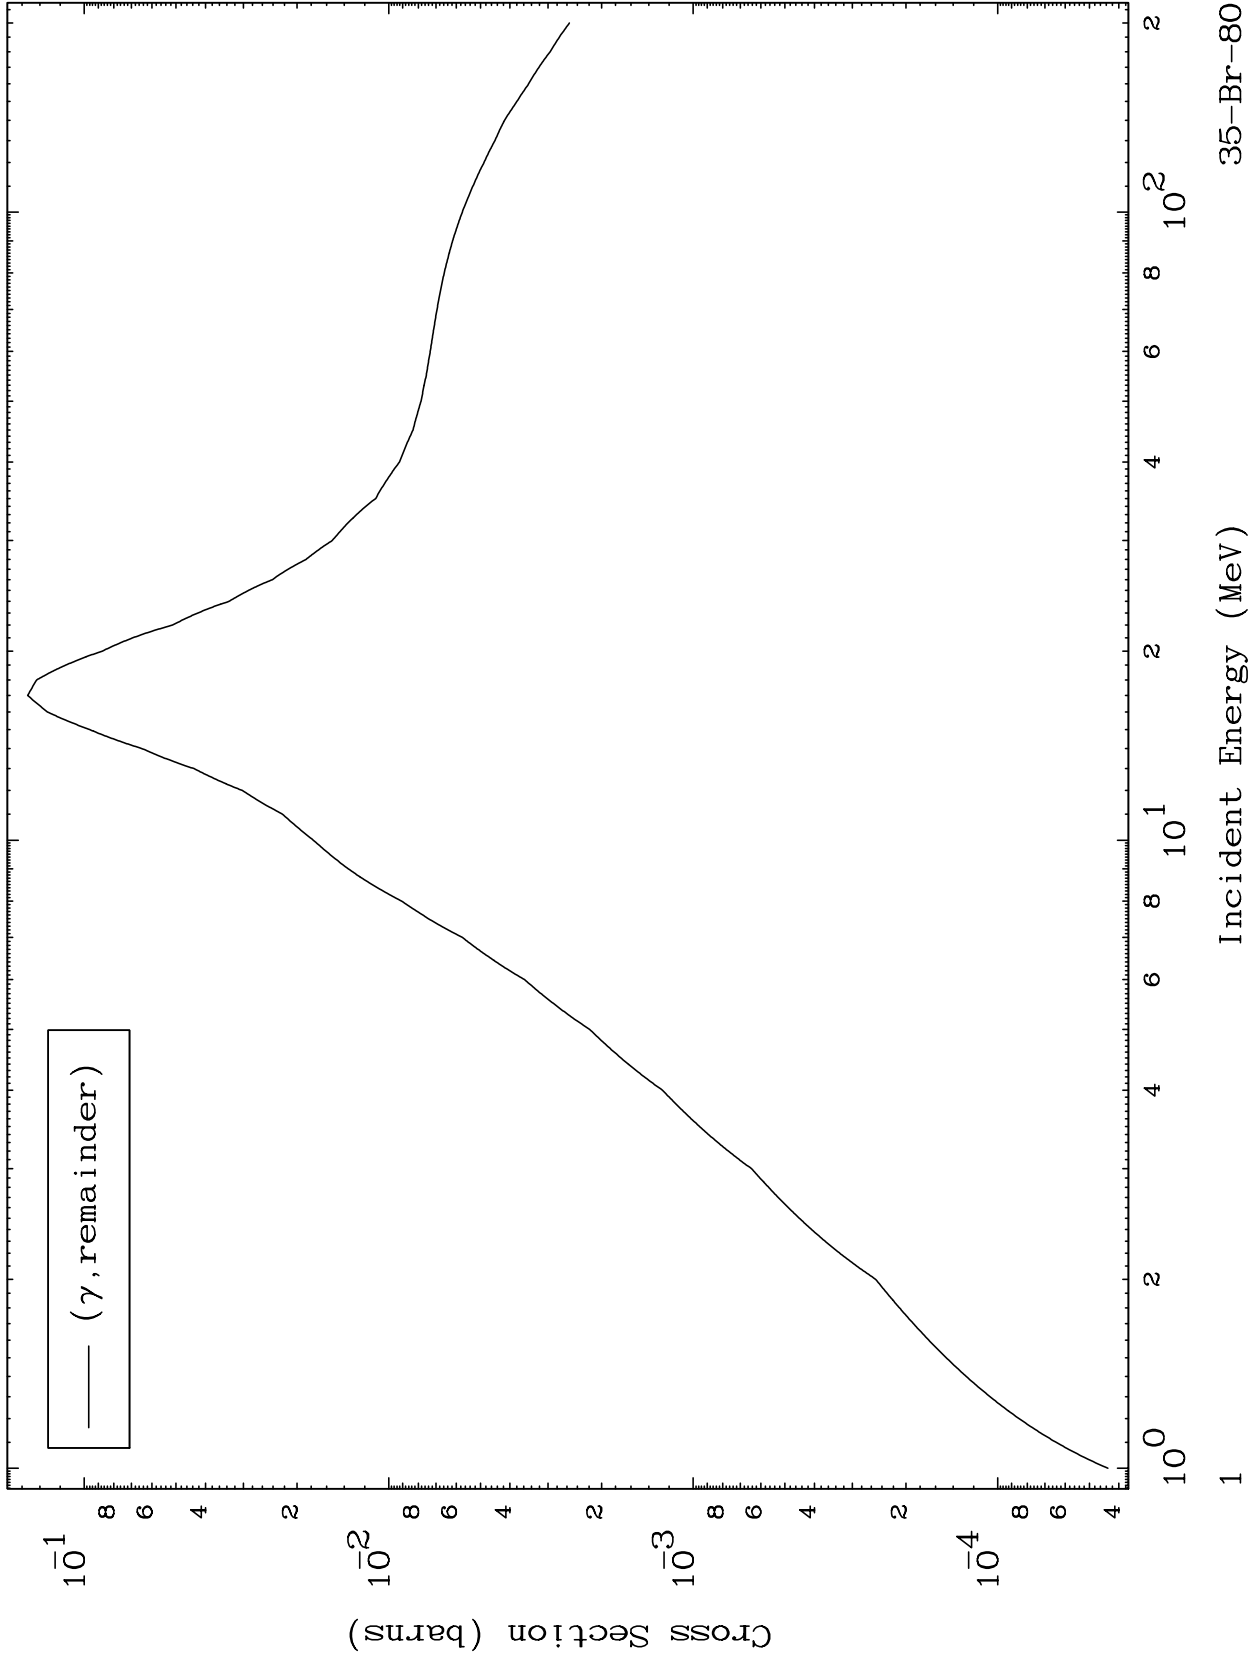

Press Mouse Button to Start

MAT 3529

Photon Major
0 Kelvin Cross Sections

35-Br-80

35-Br-80