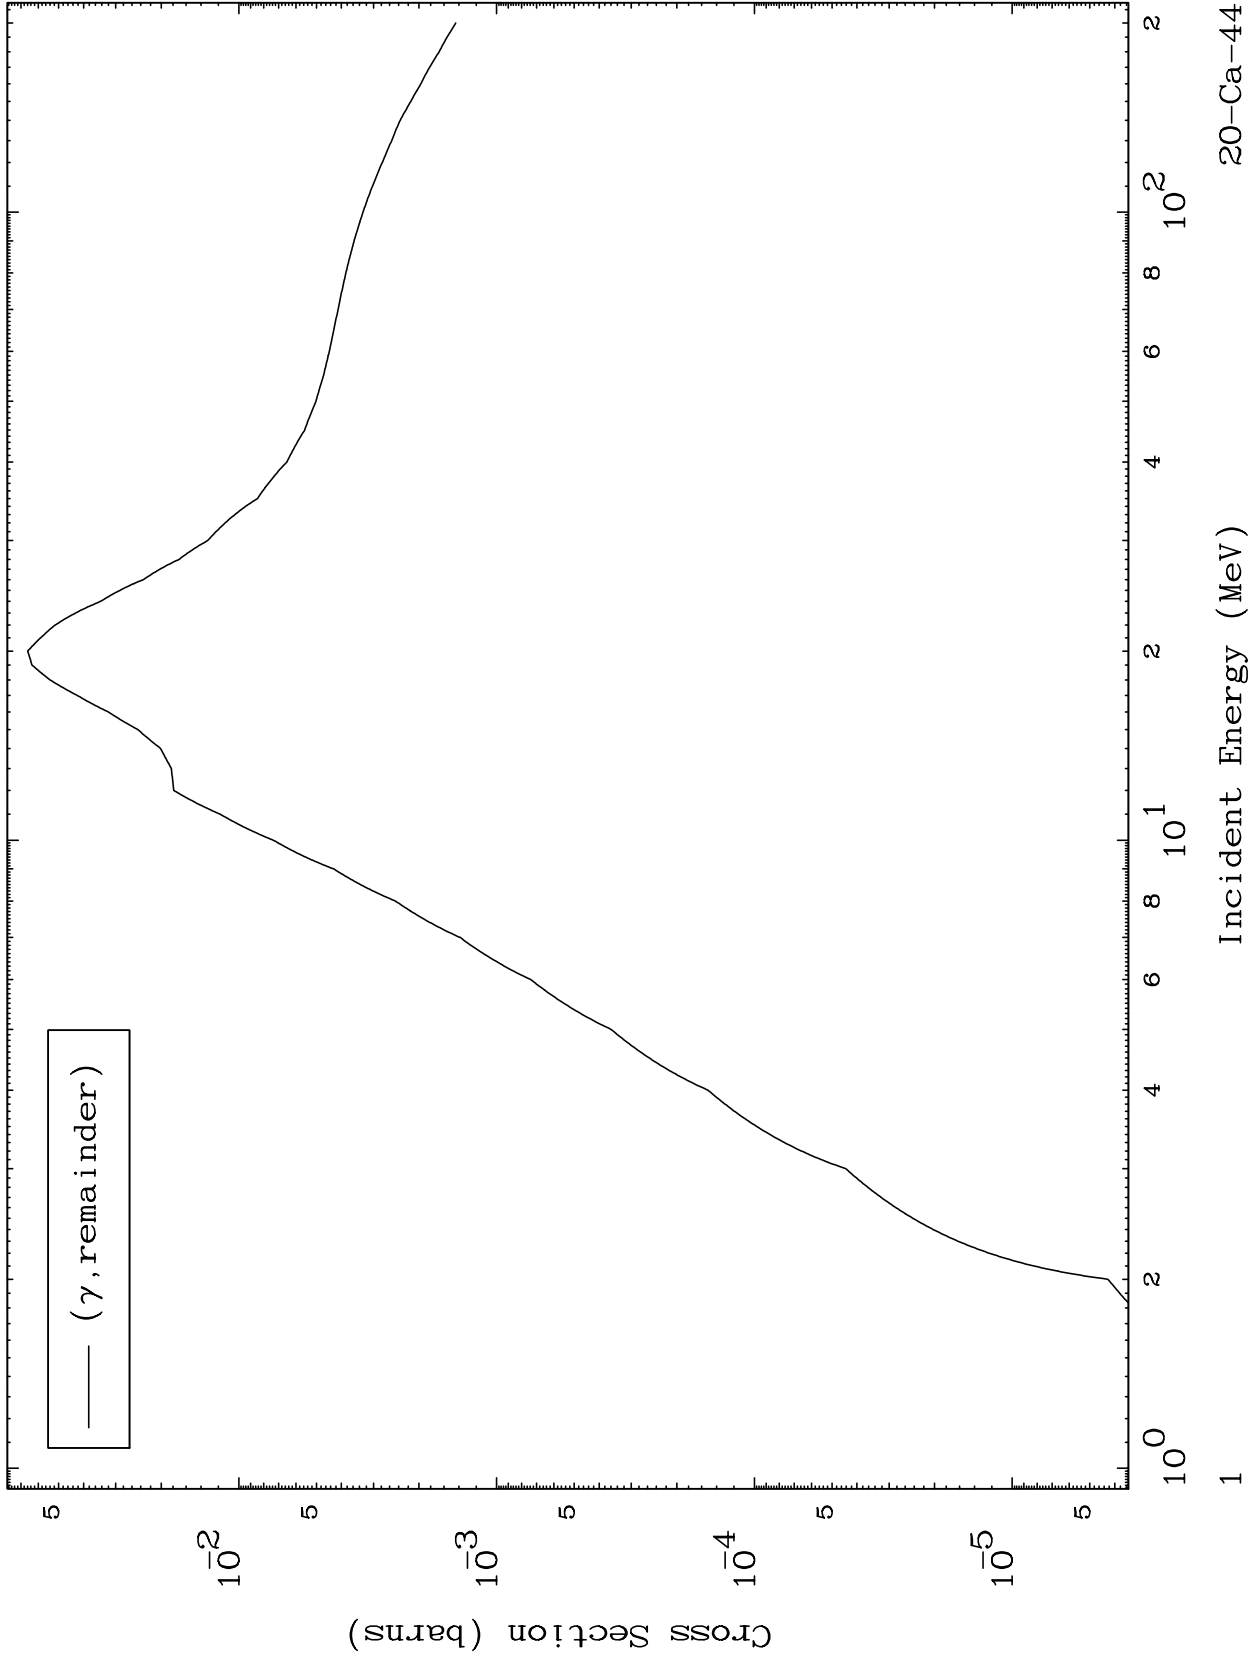

Press Mouse Button to Start

MAT 2037

Photon Major
0 Kelvin Cross Sections

20-Ca-44

20-Ca-44