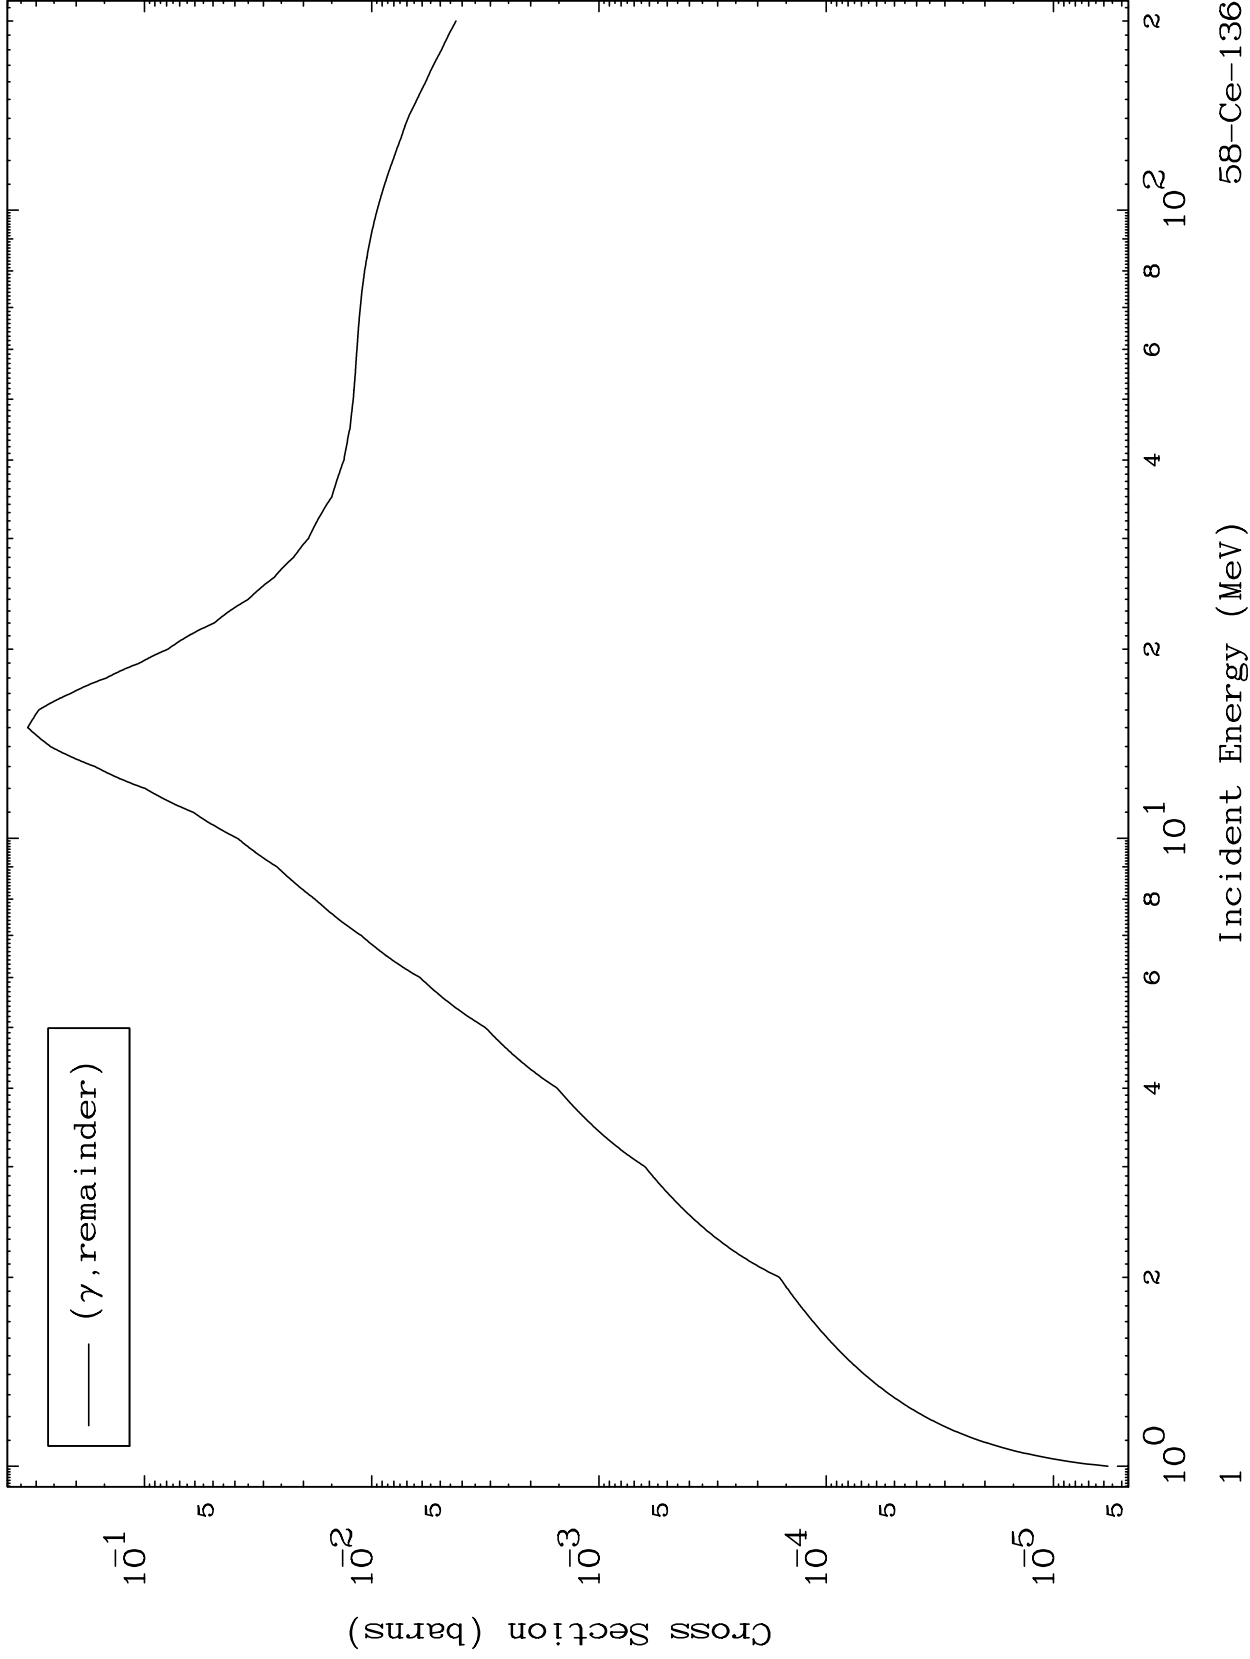

Press Mouse Button to Start

MAT 5825

Photon Major
0 Kelvin Cross Sections

58-Ce-136

58-Ce-136