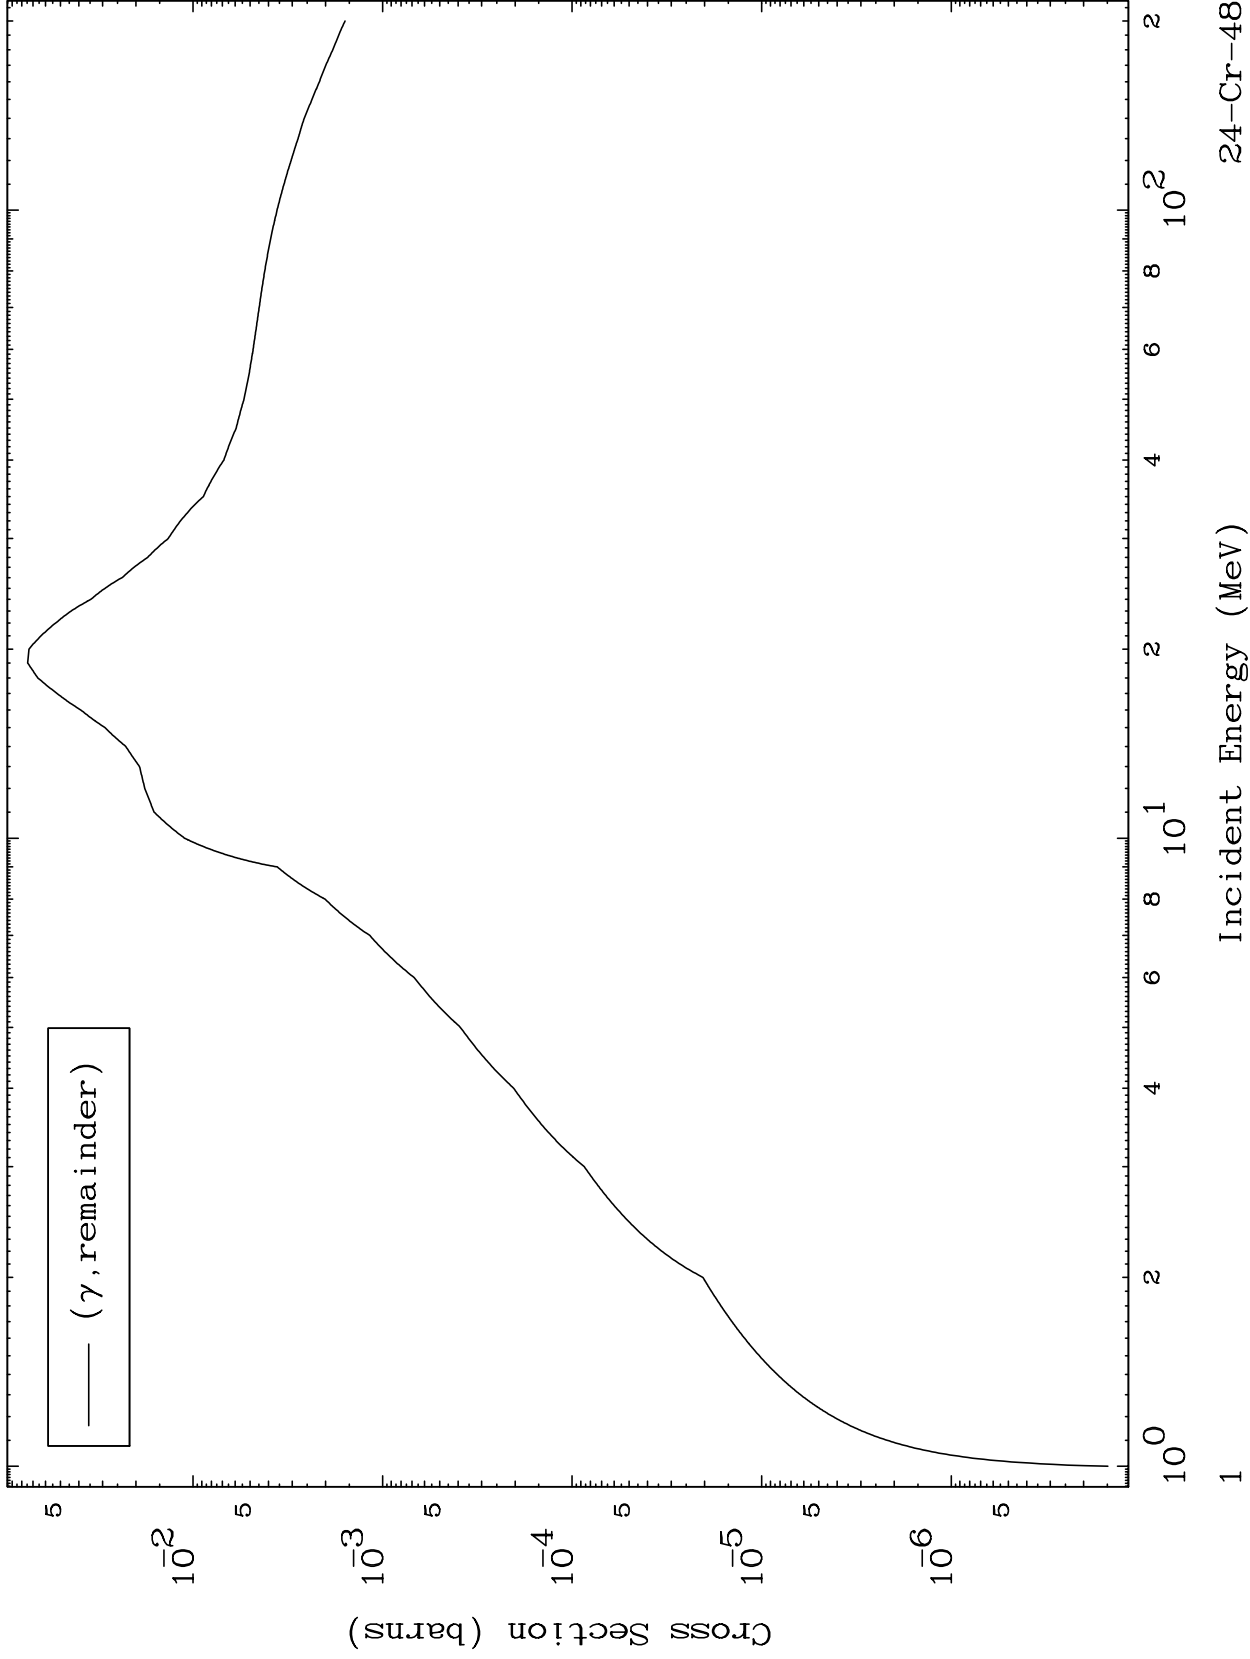

Press Mouse Button to Start

MAT 2419

Photon Major  
0 Kelvin Cross Sections

24-Cr-48

24-Cr-48