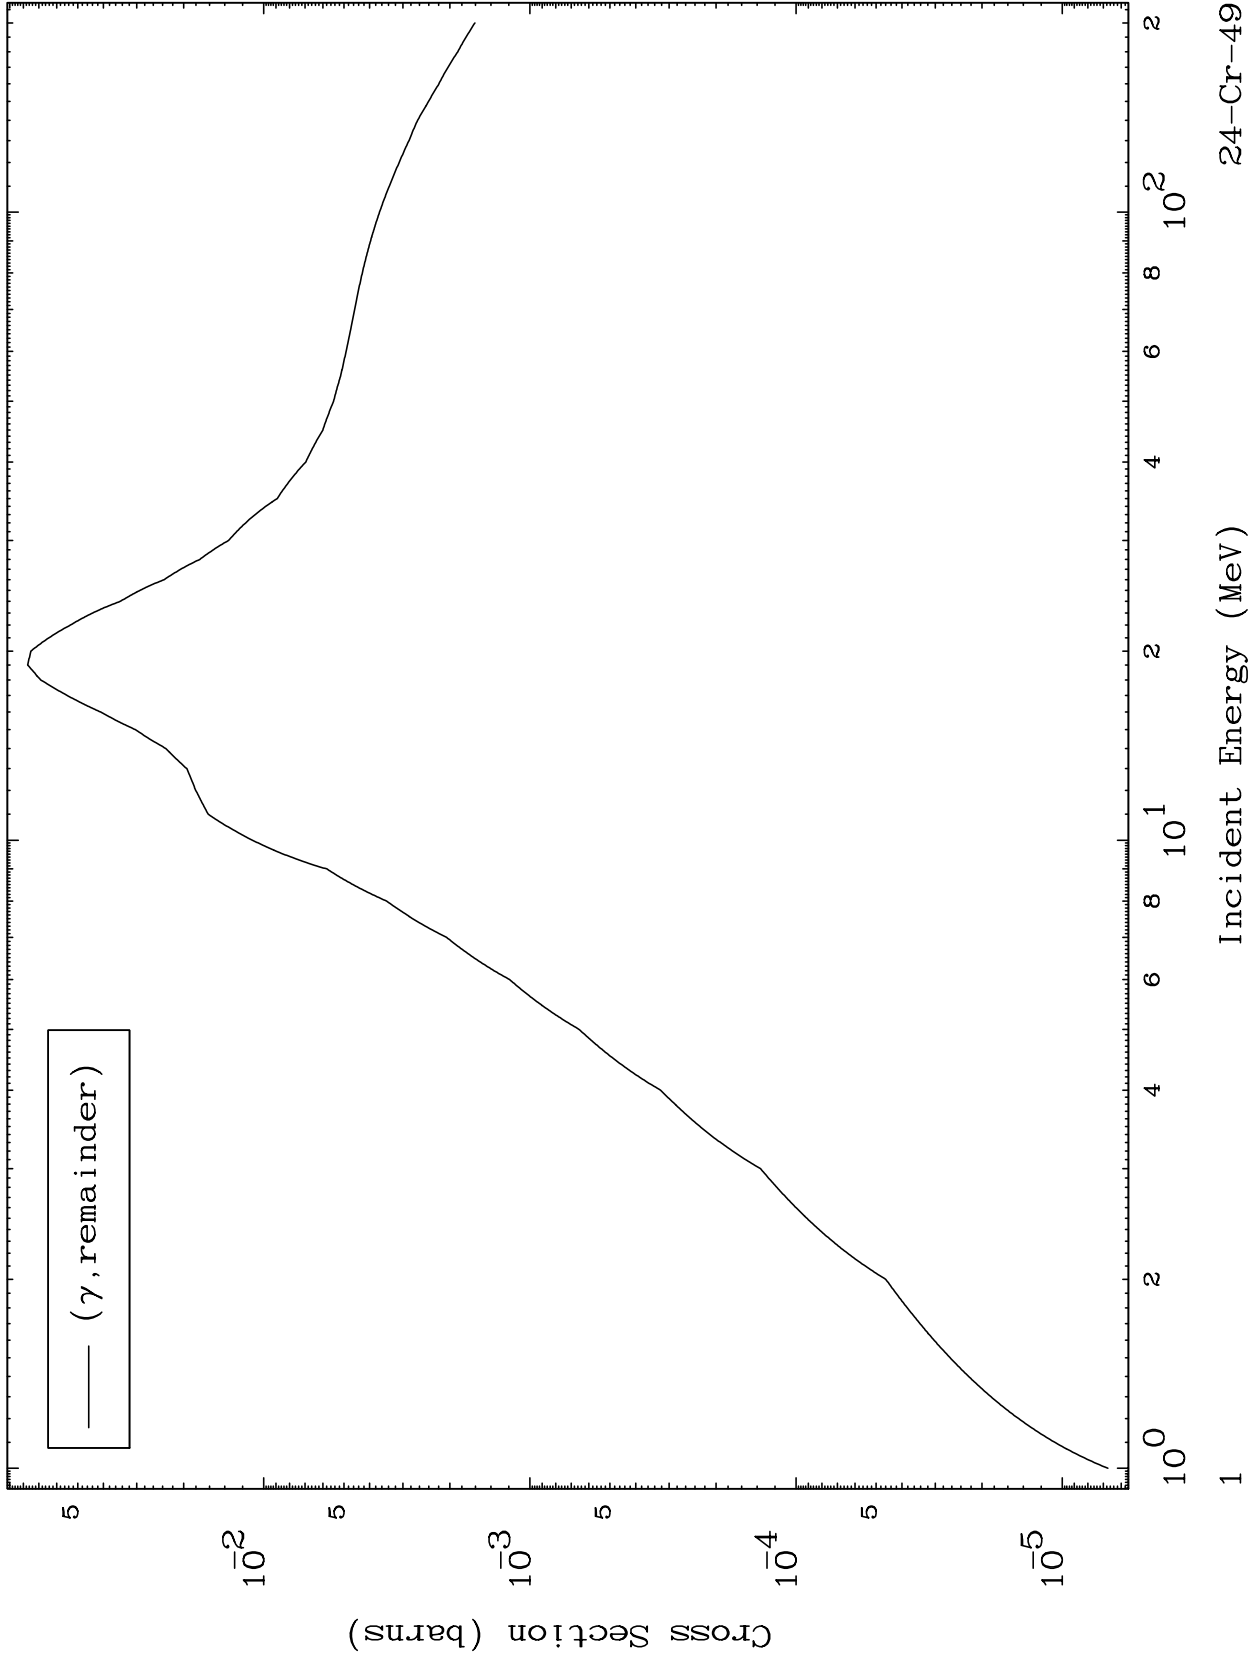

Press Mouse Button to Start

MAT 2422

Photon Major
0 Kelvin Cross Sections

24-Cr-49

24-Cr-49