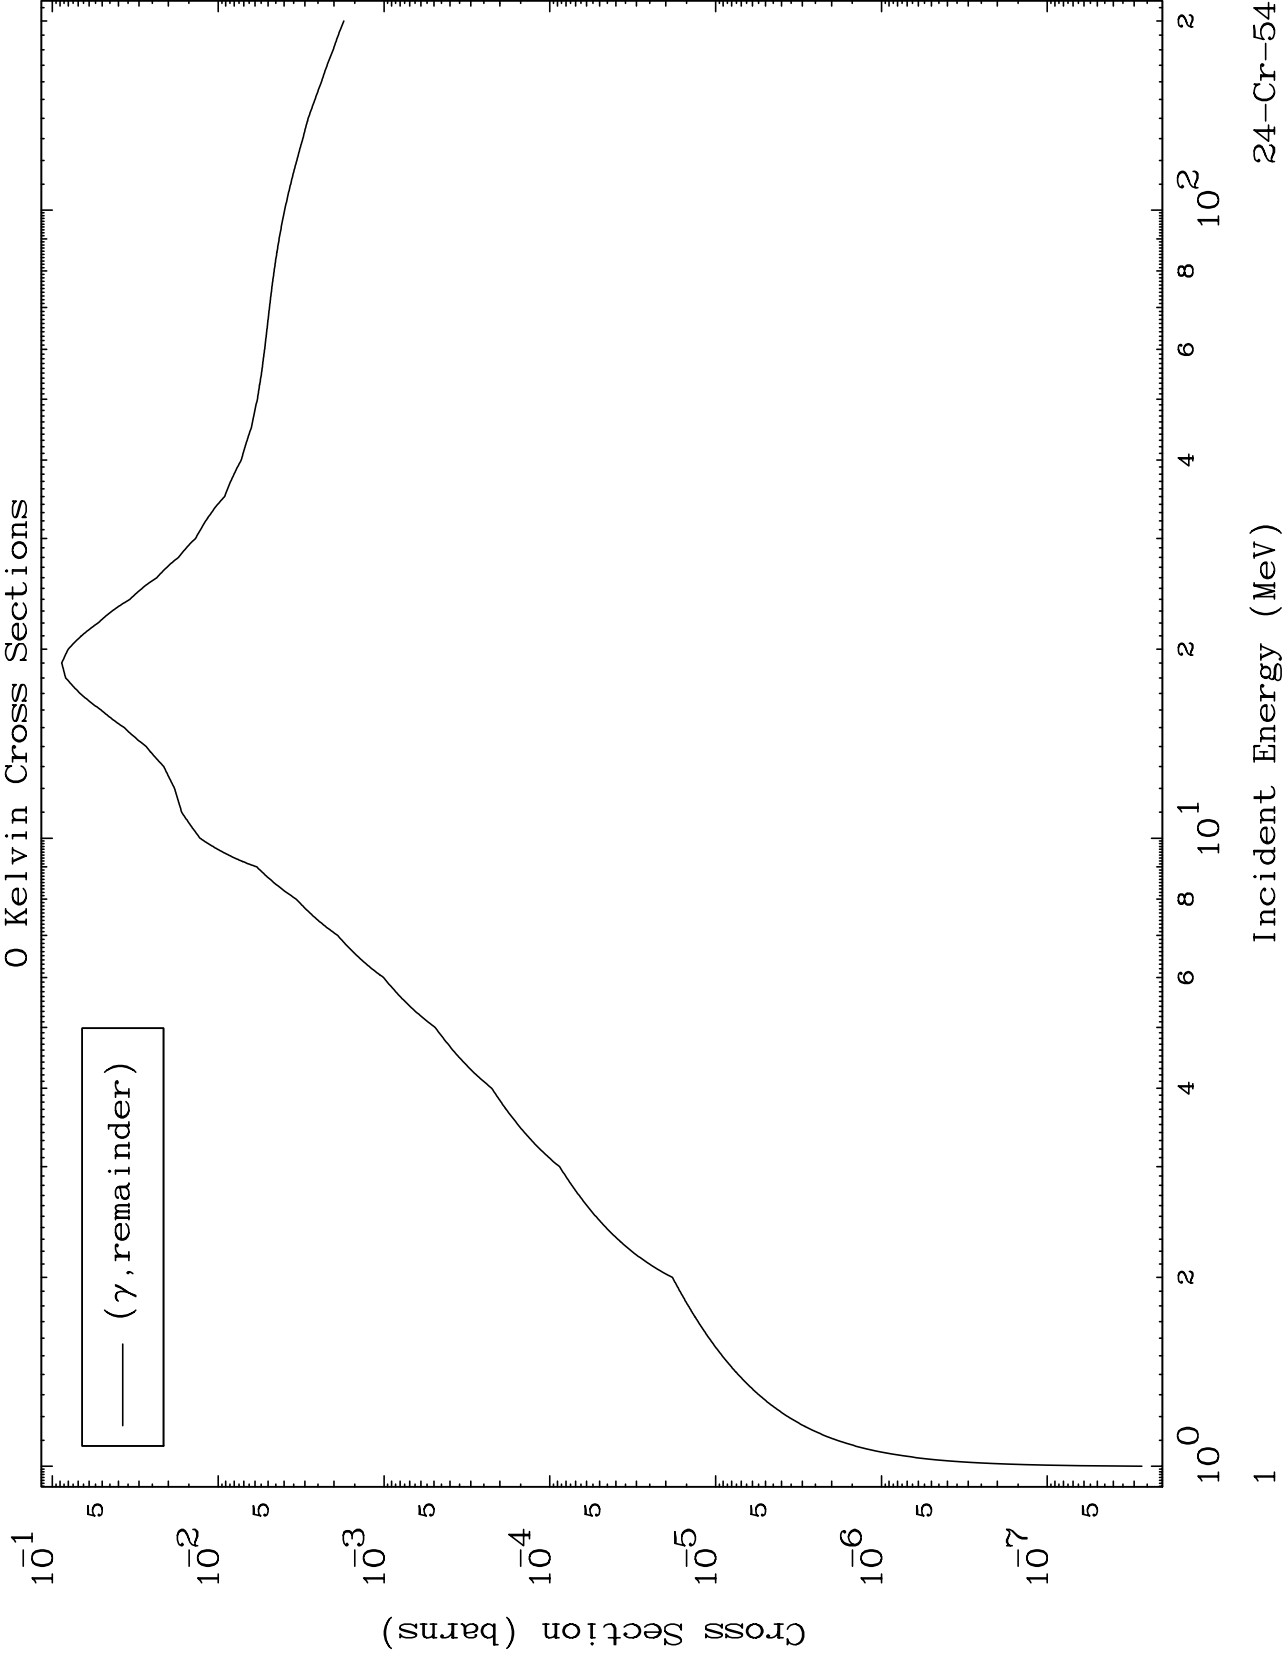

Press Mouse Button to Start

MAT 2437

Photon Major  
0 Kelvin Cross Sections

24-Cr-54

24-Cr-54