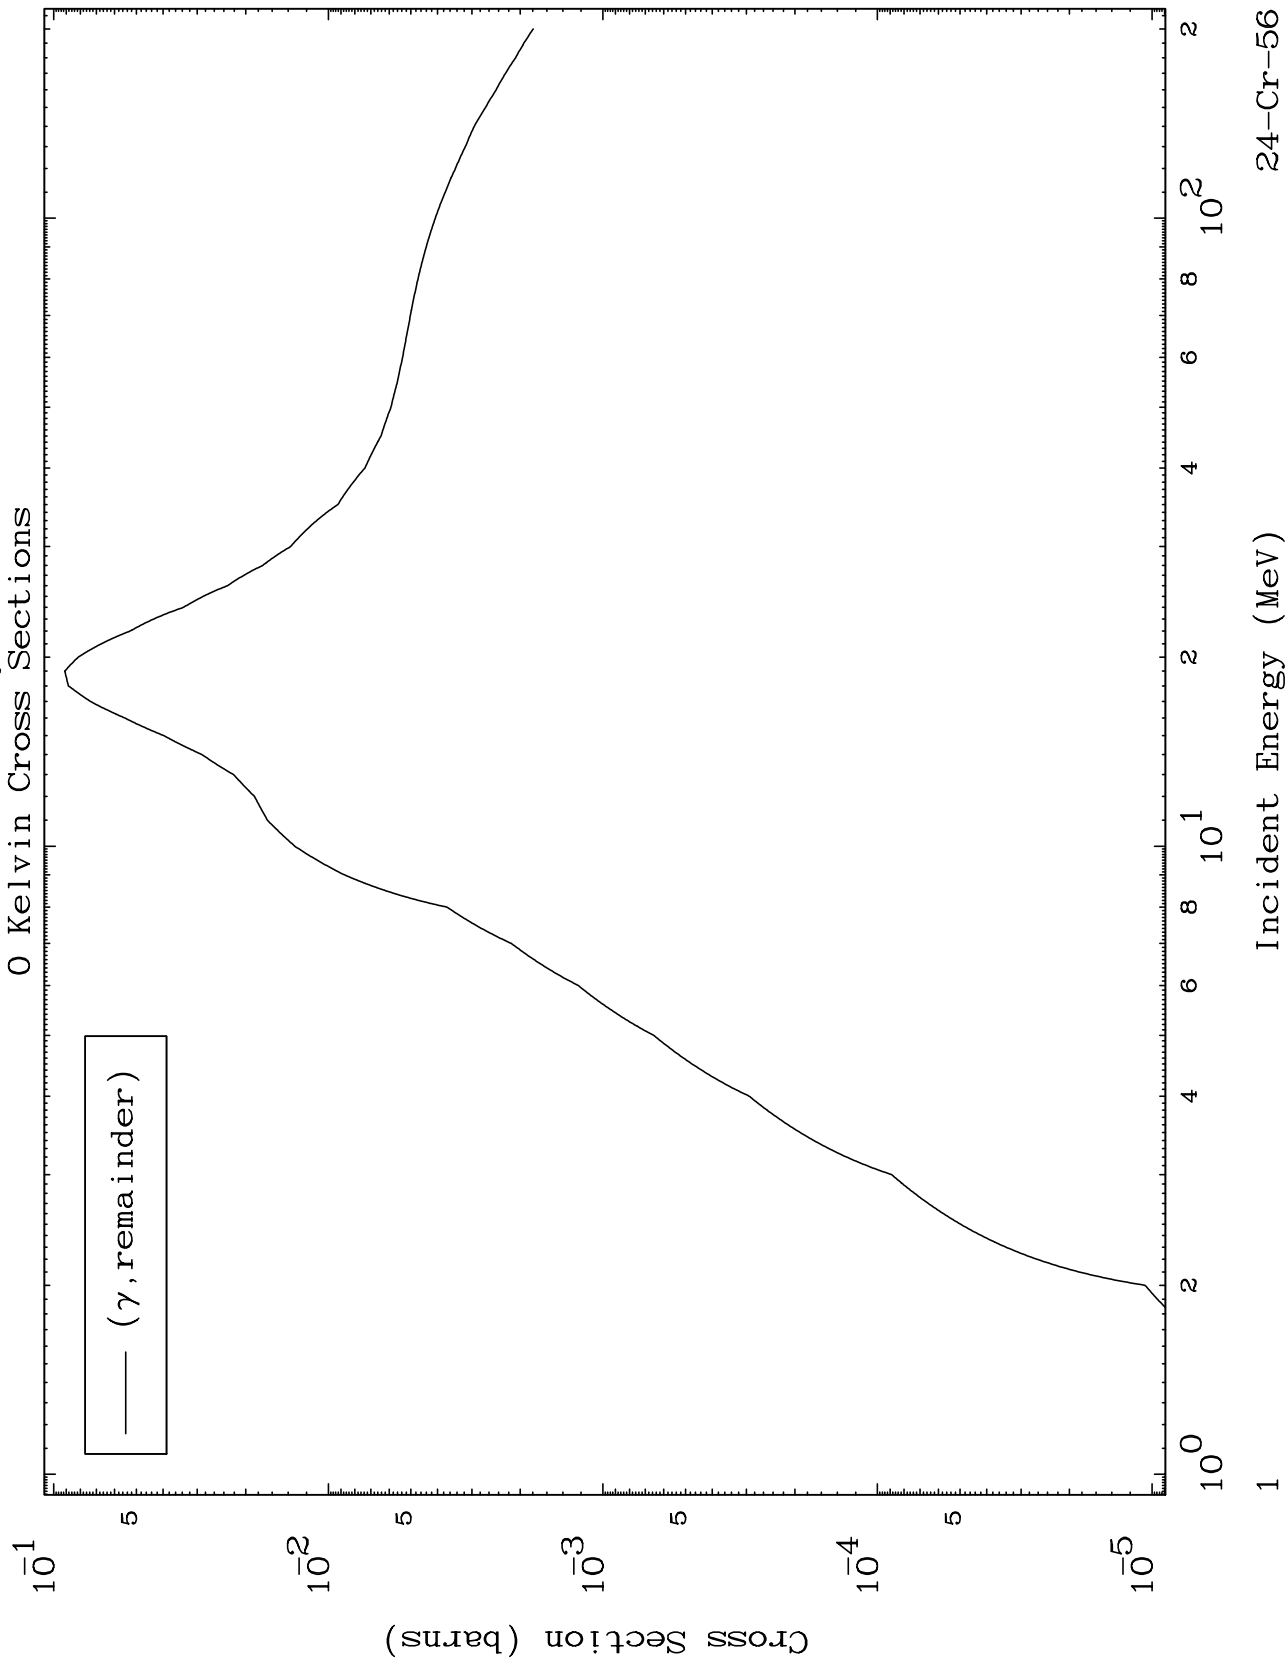

Press Mouse Button to Start

MAT 2443

Photon Major
0 Kelvin Cross Sections

24-Cr-56

24-Cr-56