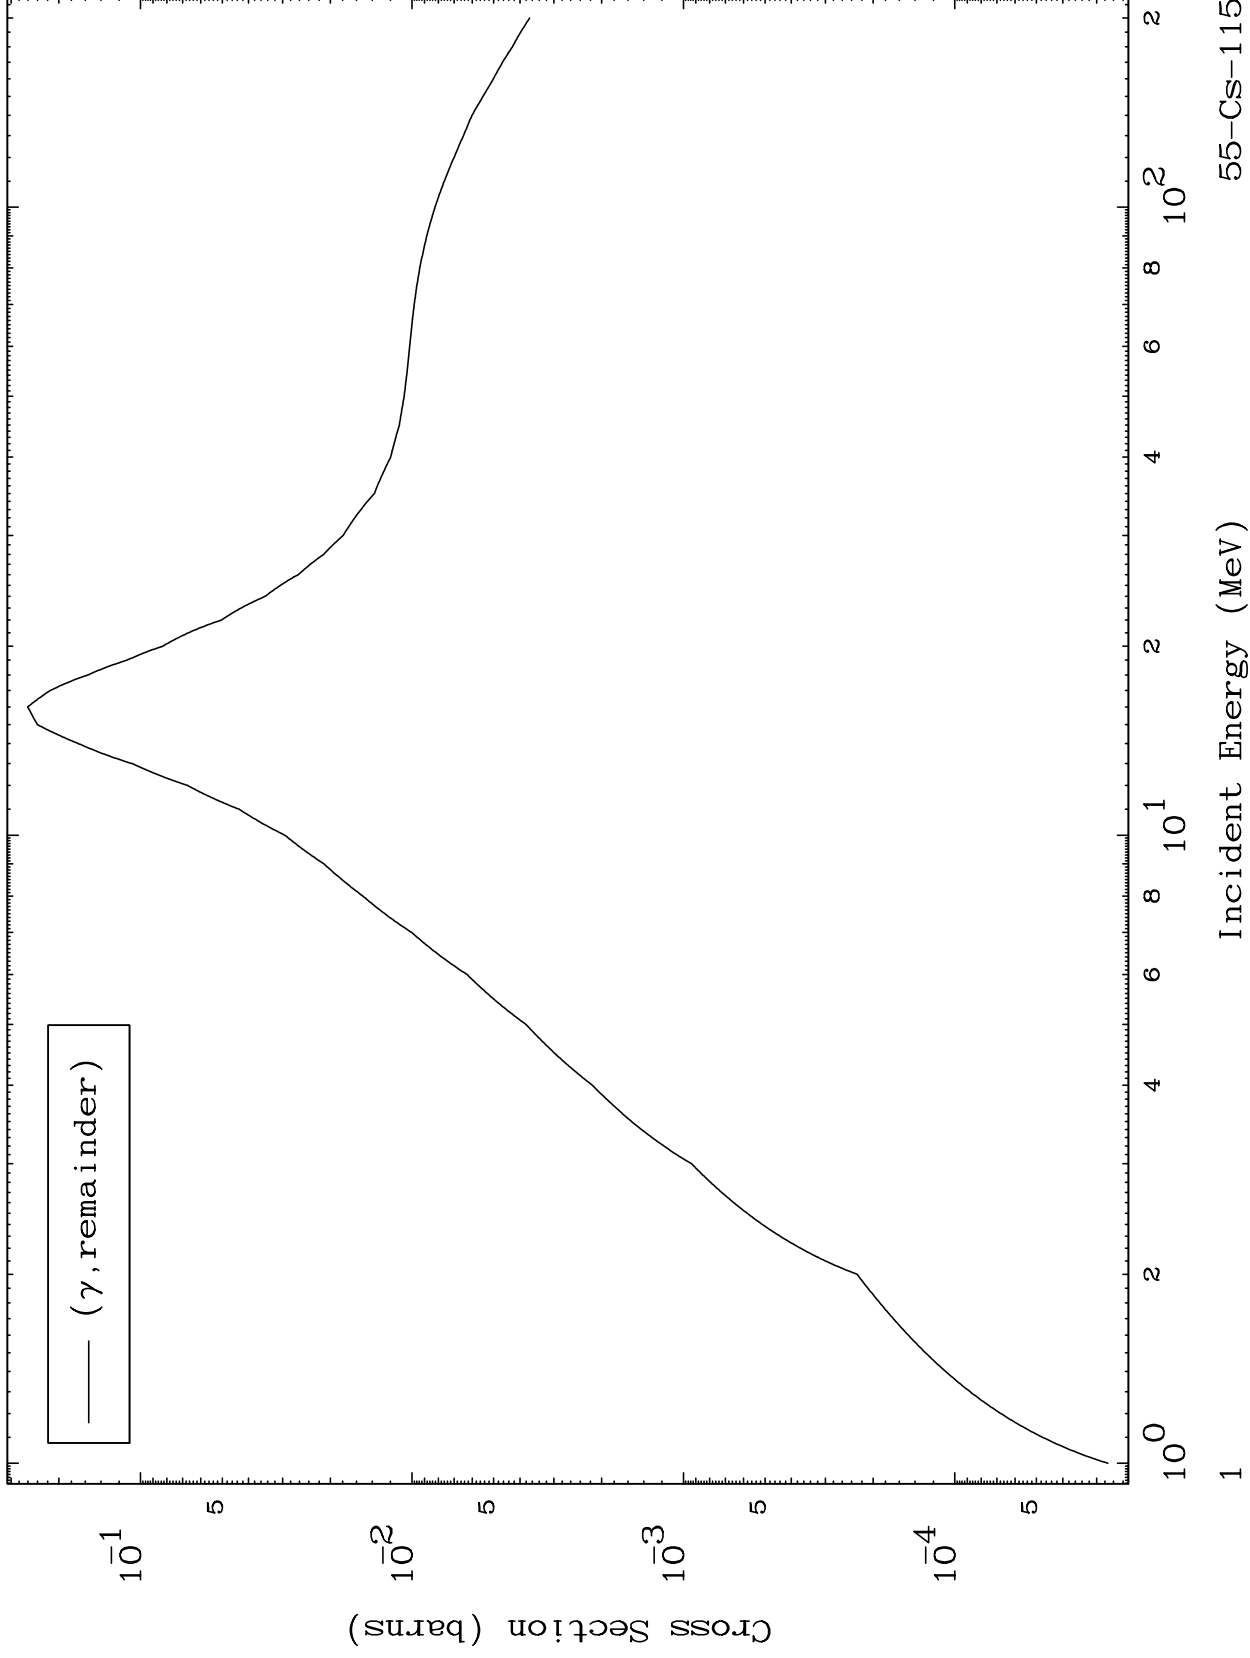

Press Mouse Button to Start

MAT 5471

Photon Major
0 Kelvin Cross Sections

55-Cs-115

55-Cs-115