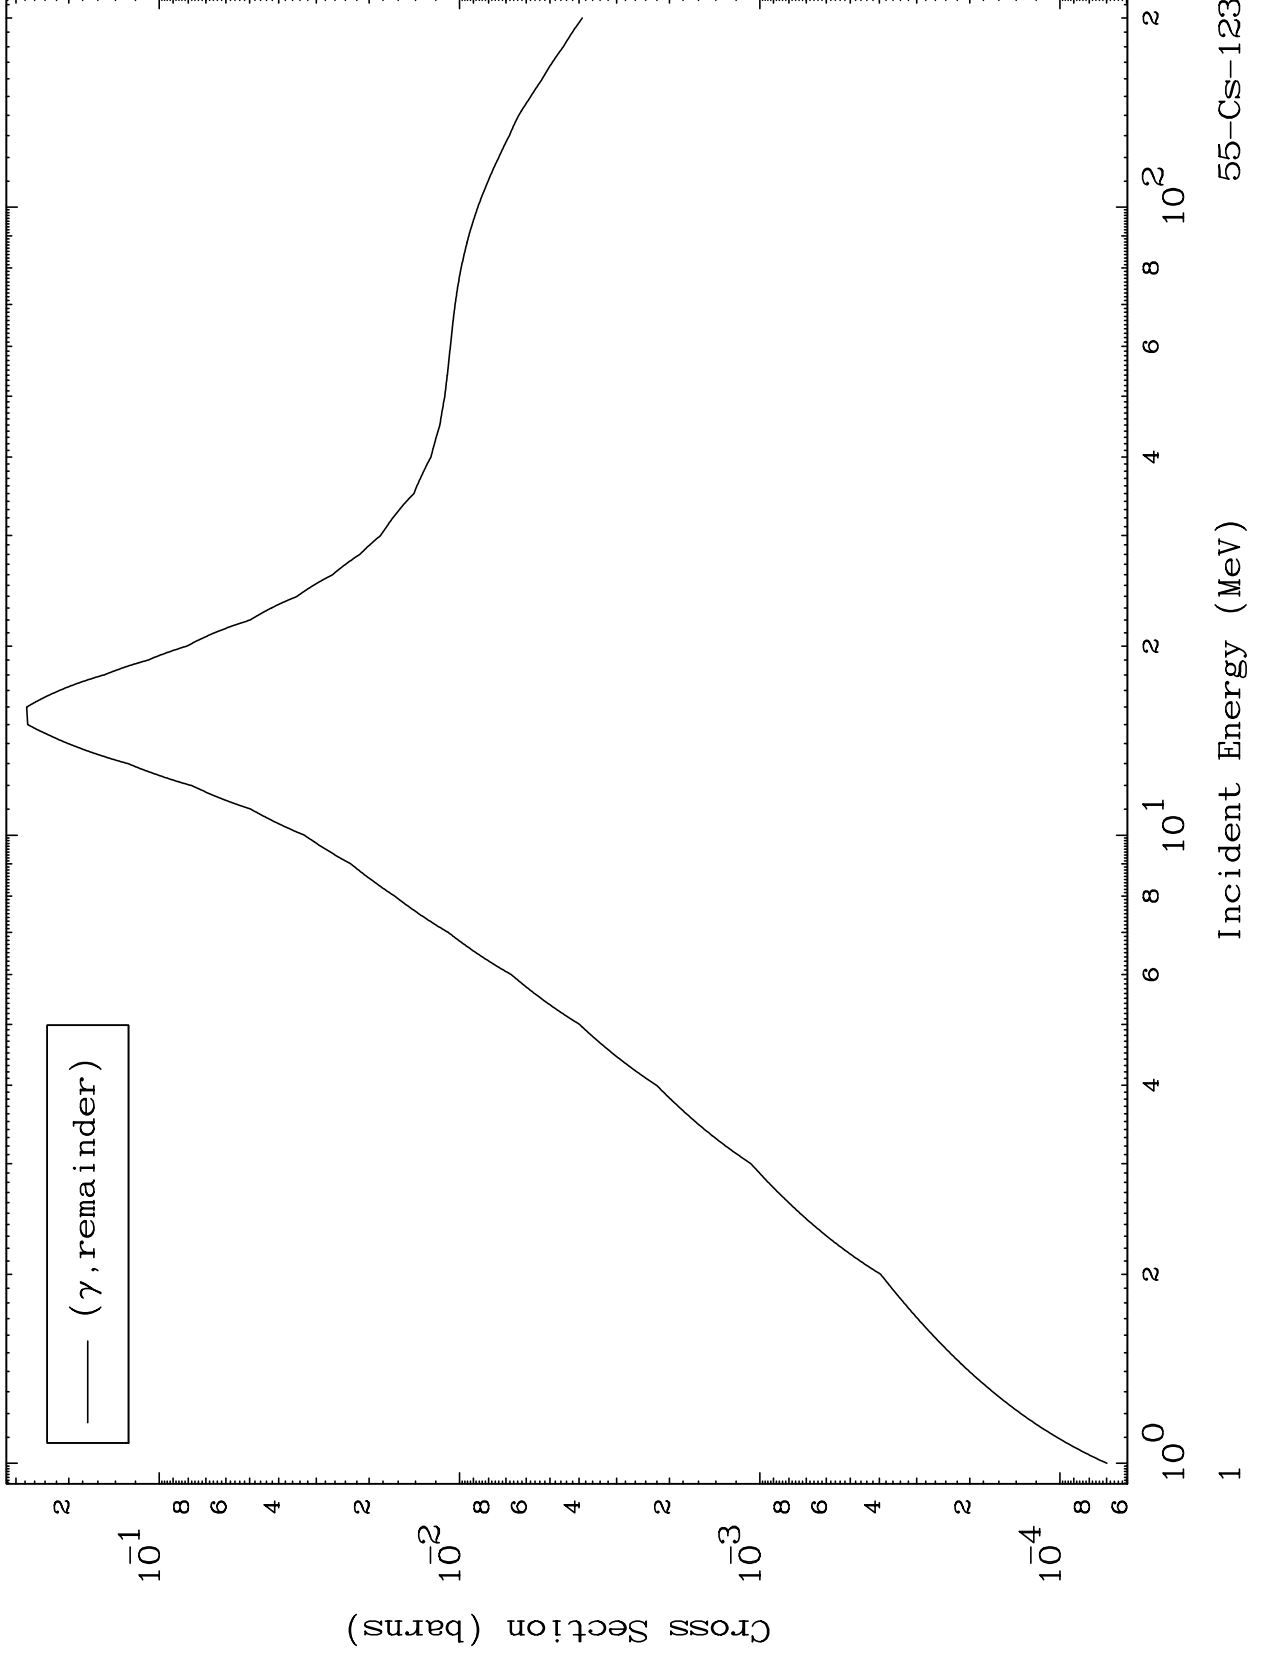

Press Mouse Button to Start

MAT 5495

Photon Major
0 Kelvin Cross Sections

55-Cs-123

55-Cs-123