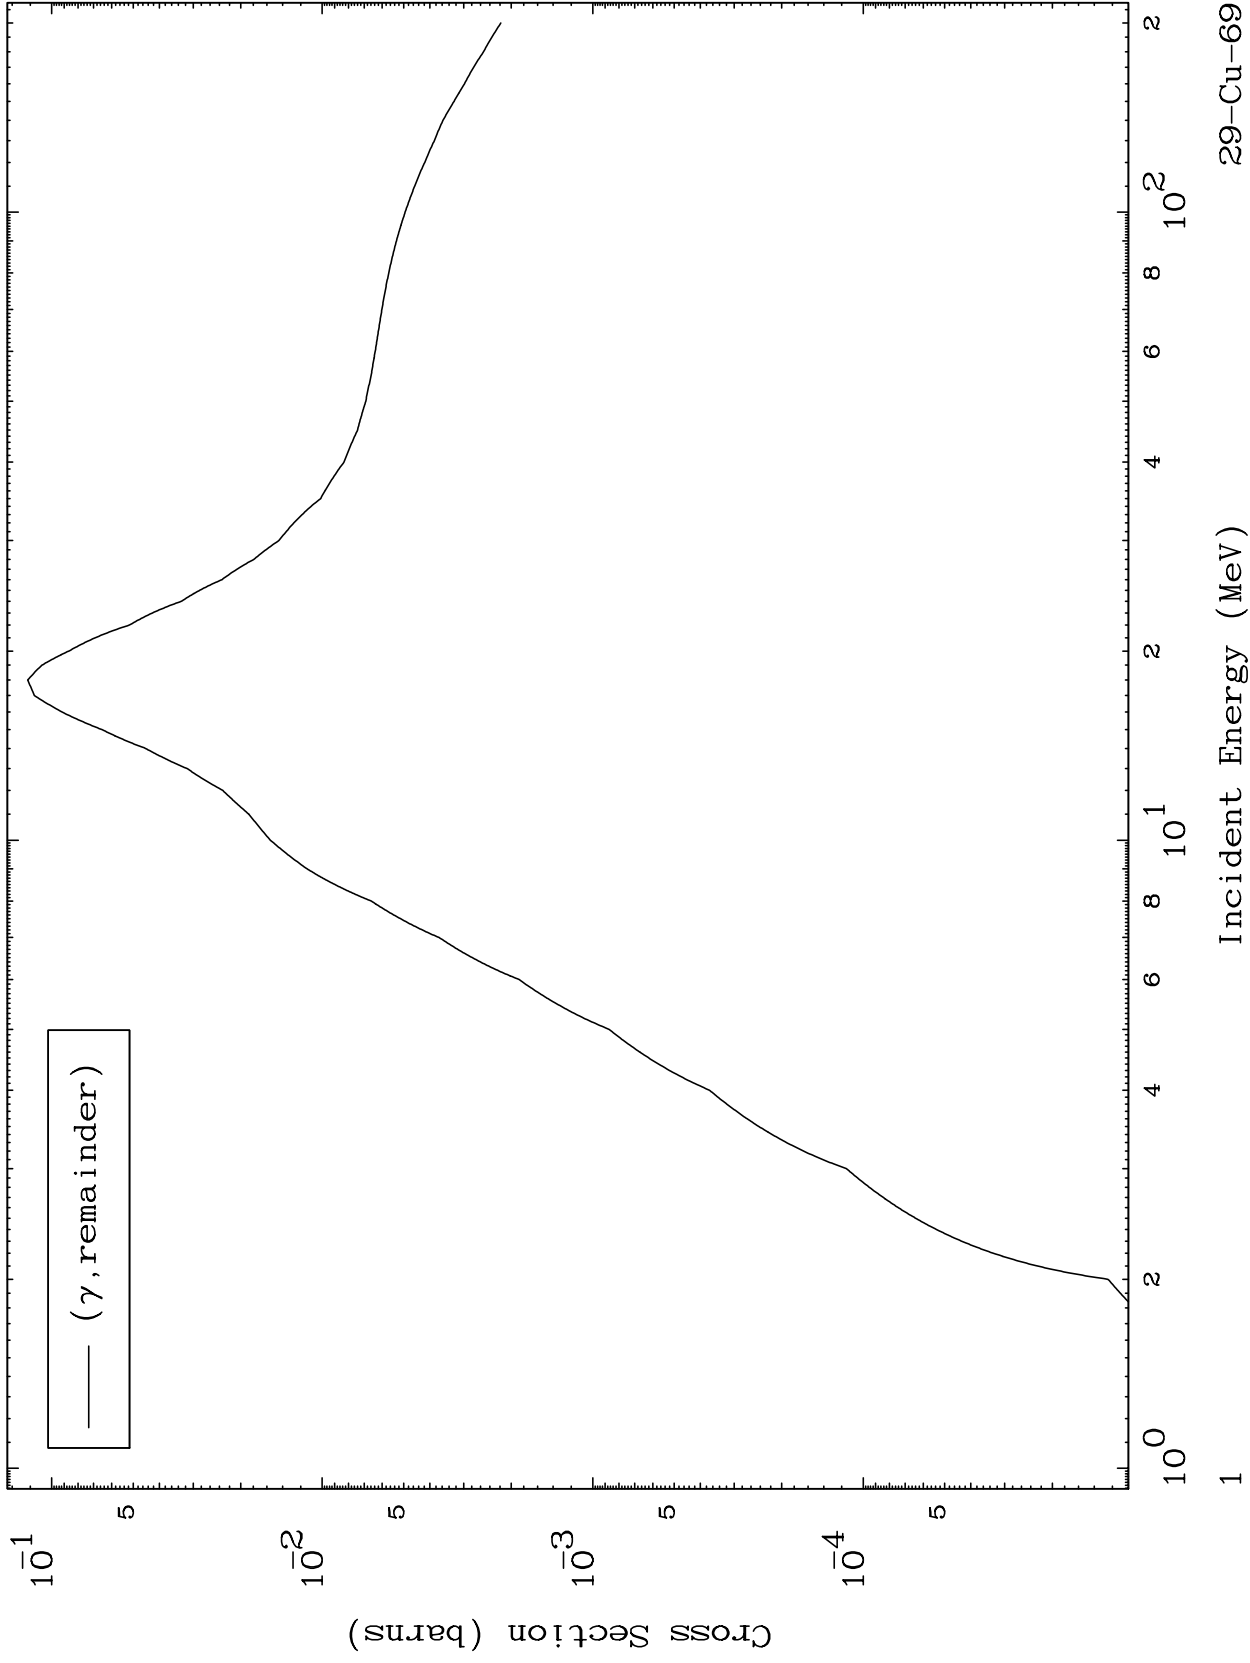

Press Mouse Button to Start

MAT 2943

Photon Major  
0 Kelvin Cross Sections

29-Cu-69

29-Cu-69