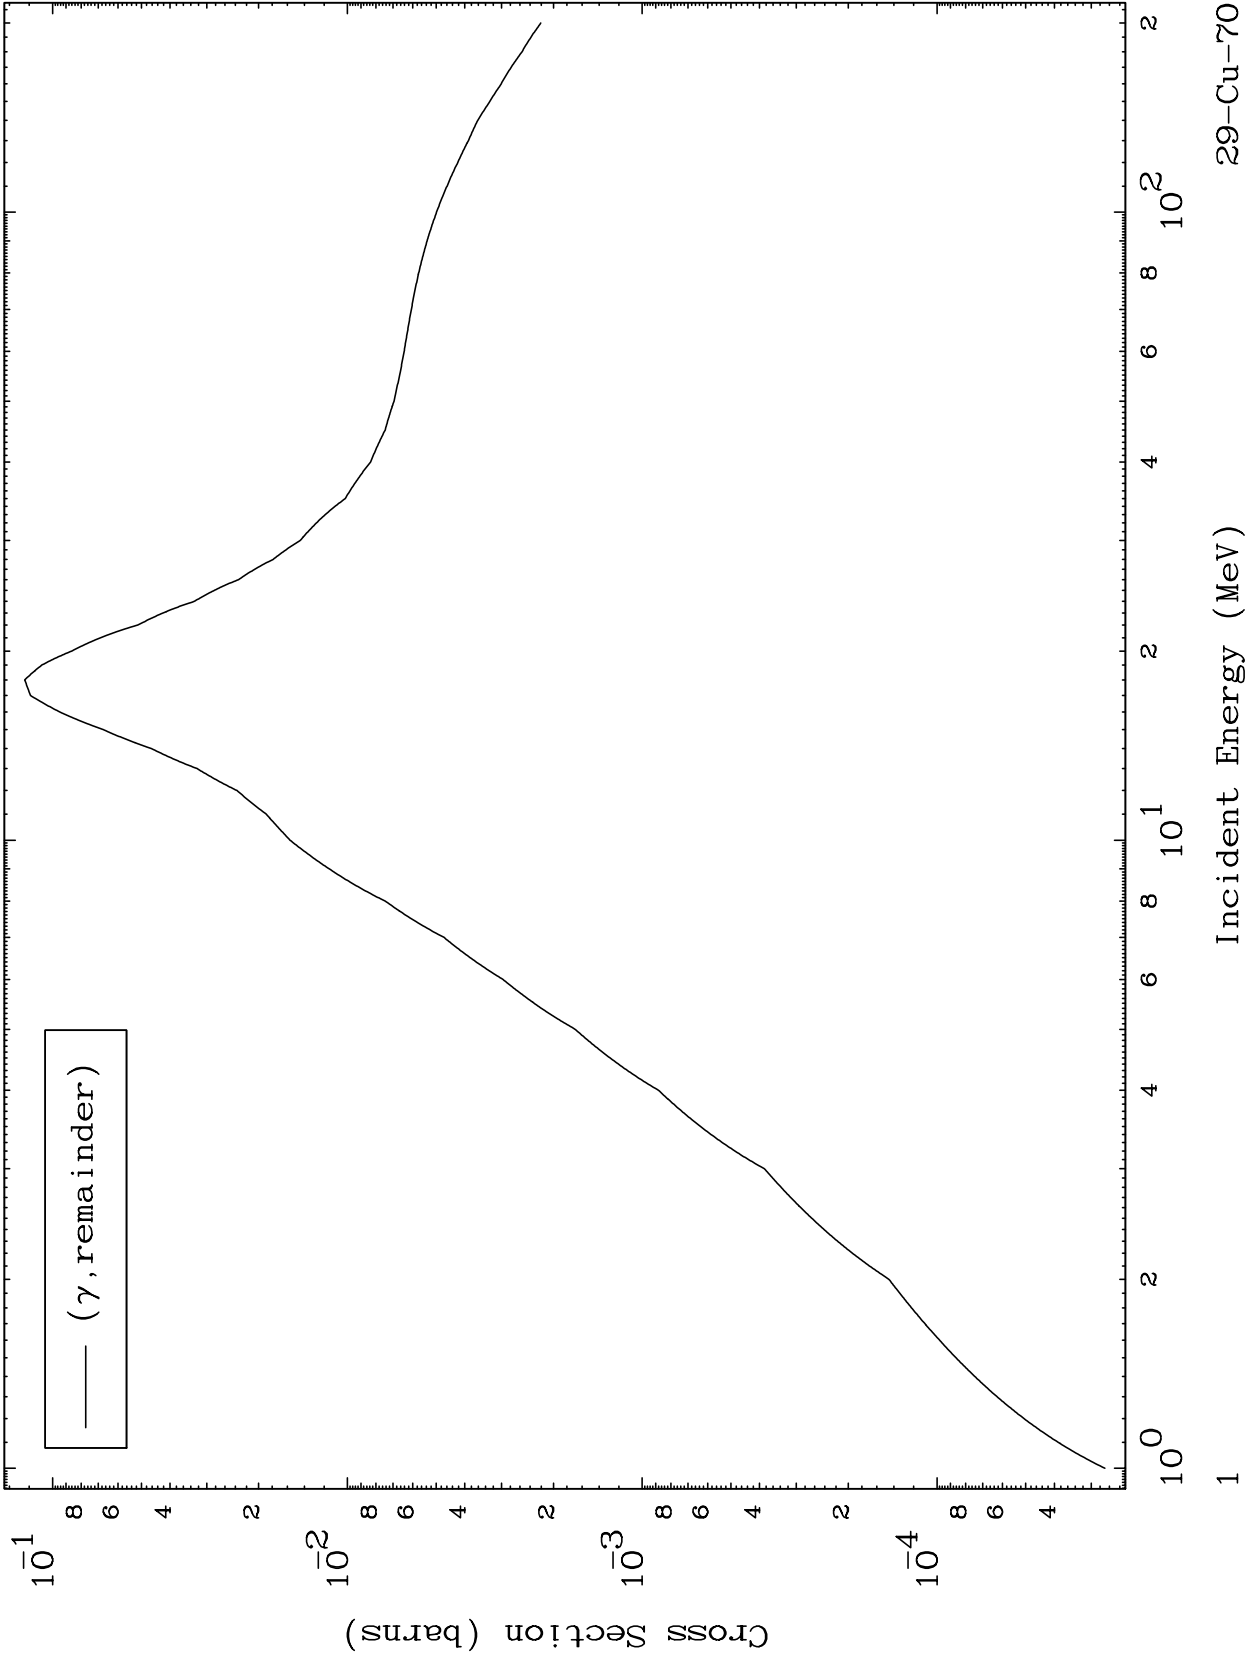

Press Mouse Button to Start

MAT 2947

Photon Major
0 Kelvin Cross Sections

29-Cu-70

29-Cu-70