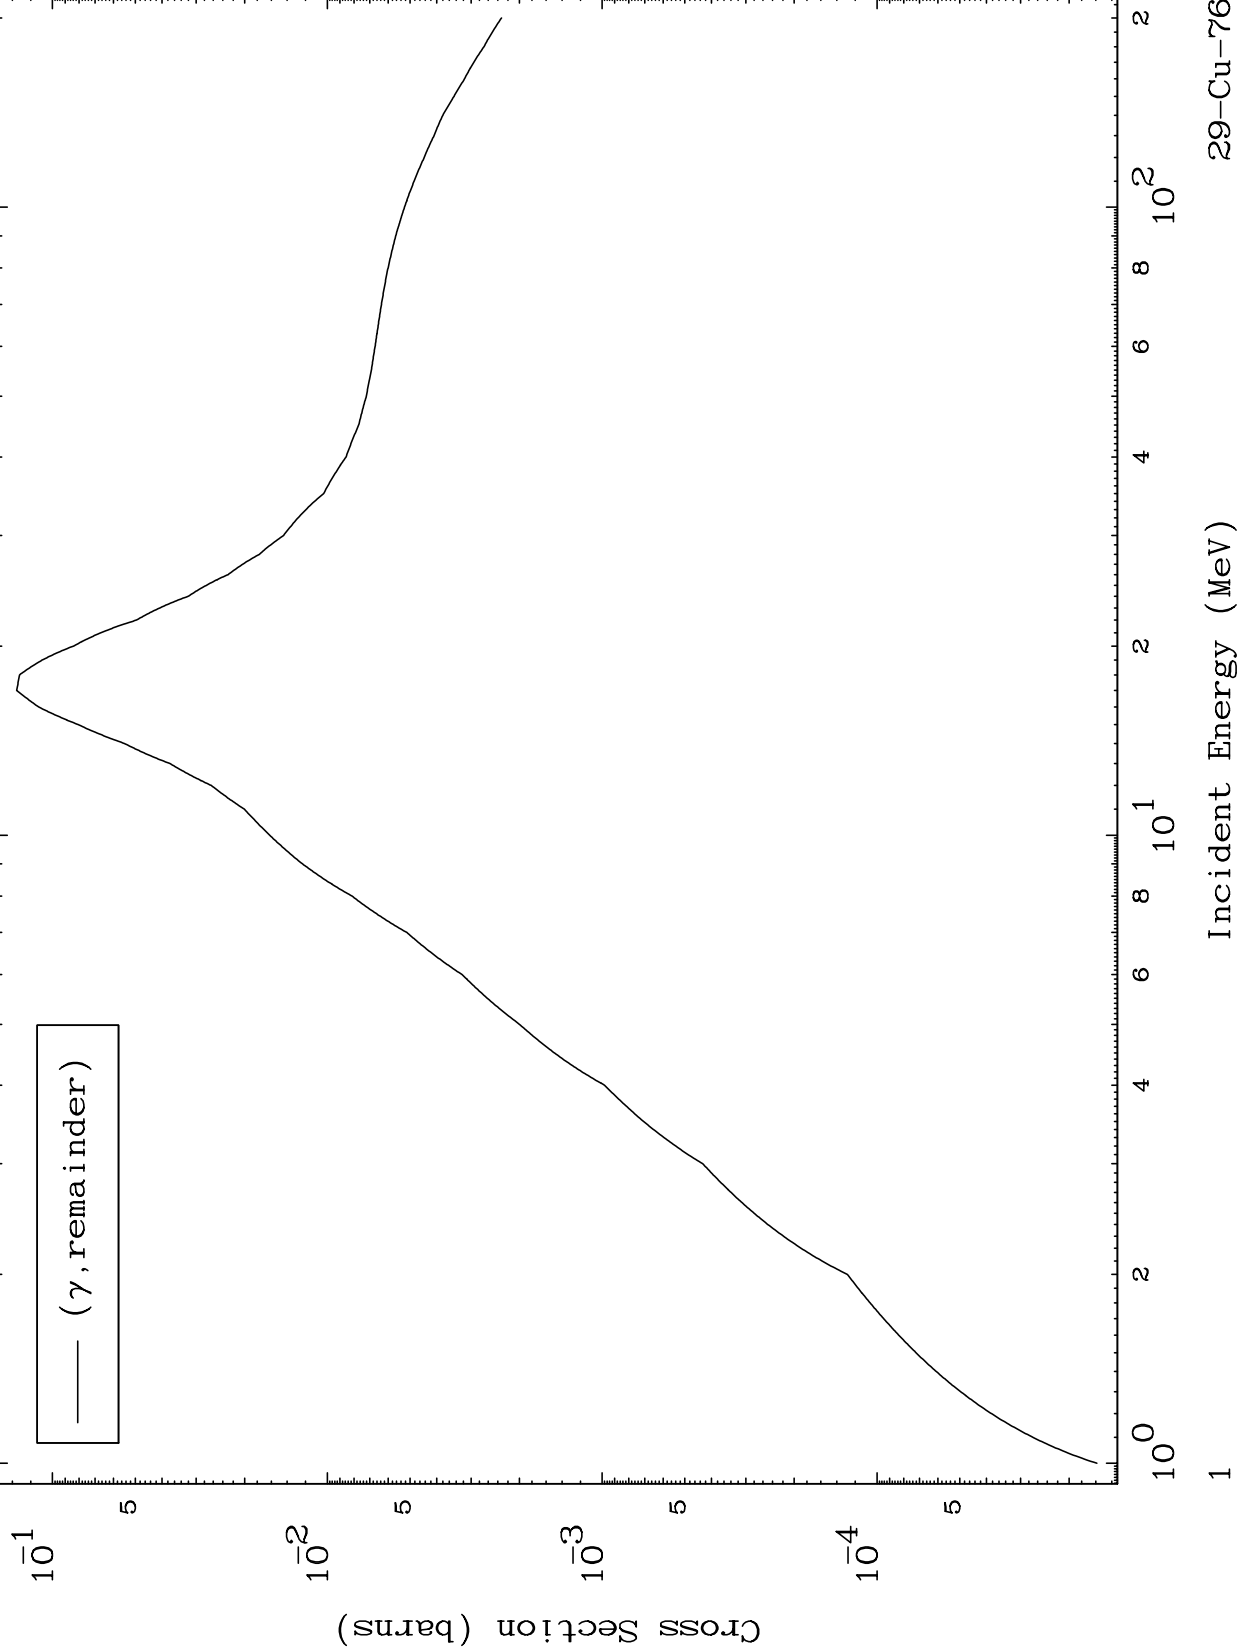

Press Mouse Button to Start

MAT 2965

Photon Major
0 Kelvin Cross Sections

29-Cu-76

29-Cu-76