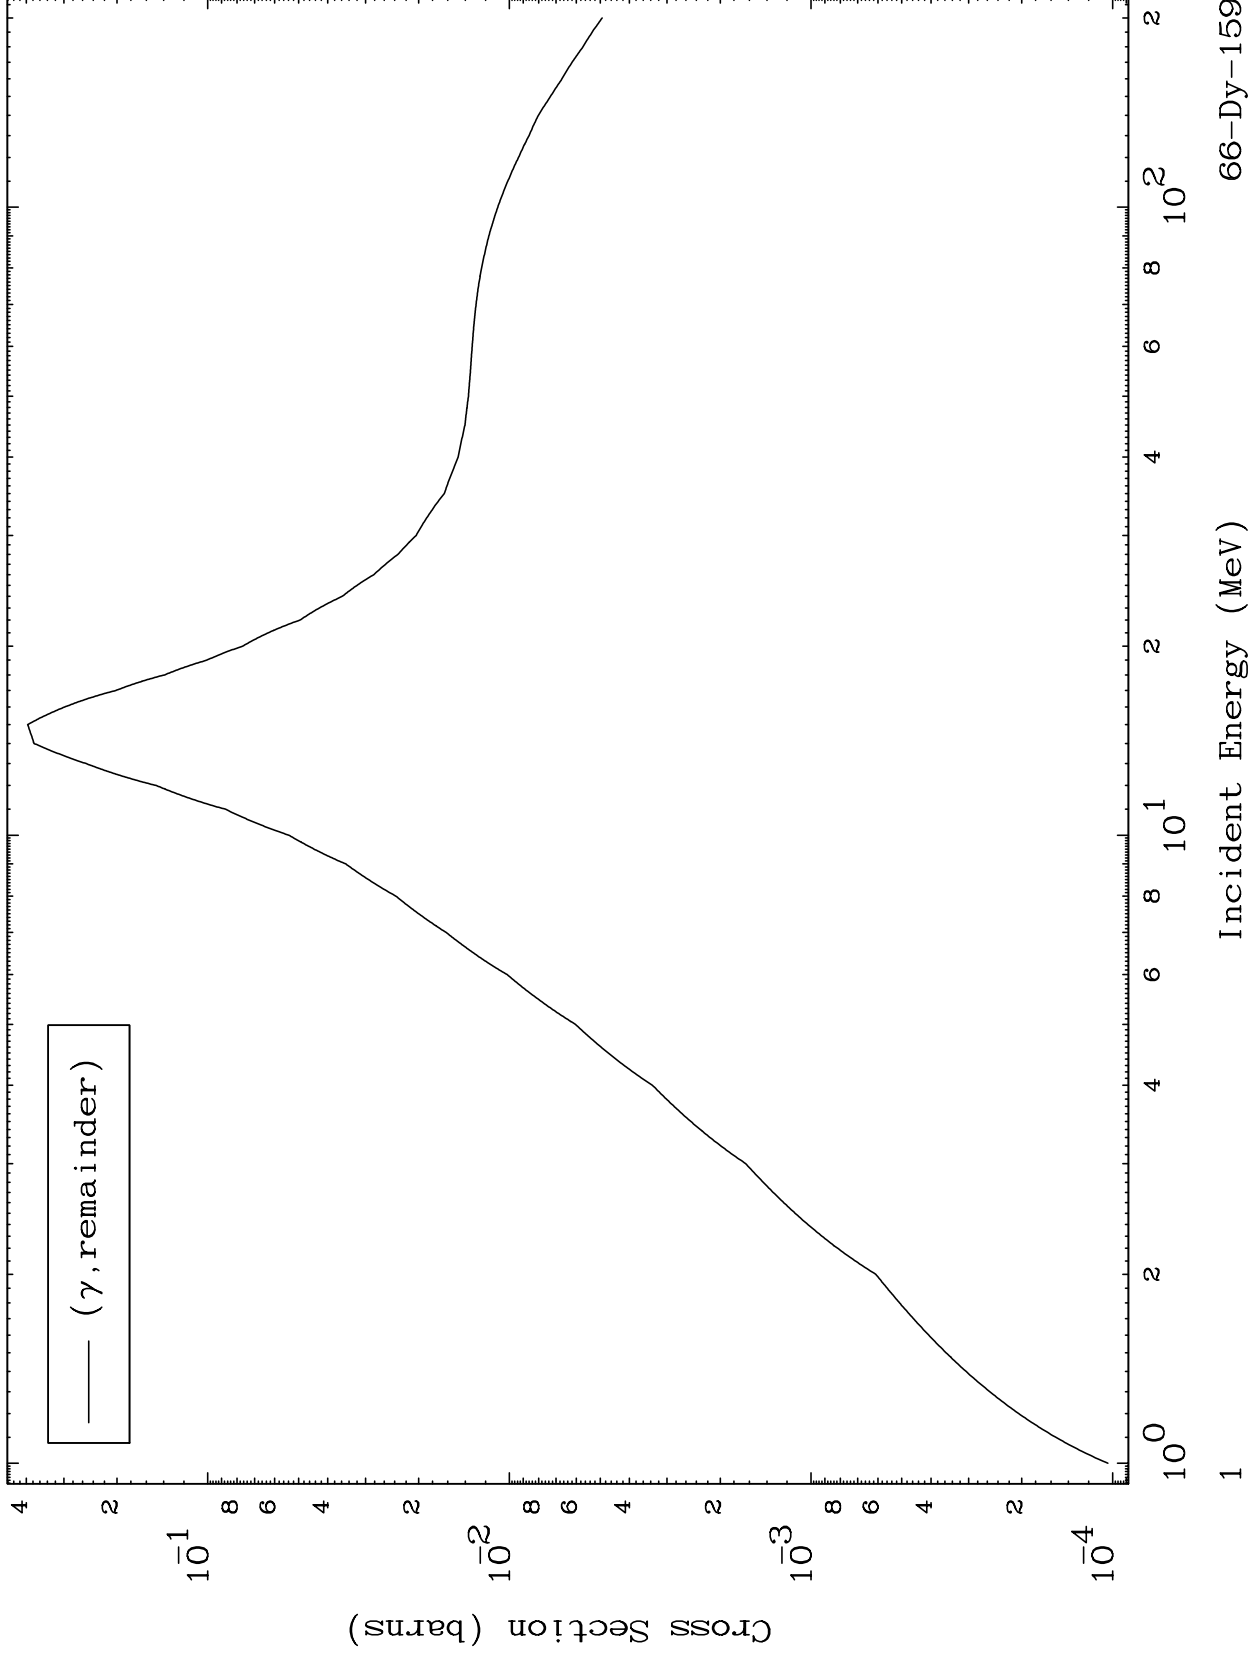

Press Mouse Button to Start

MAT 6634

Photon Major
0 Kelvin Cross Sections

66-Dy-159

66-Dy-159