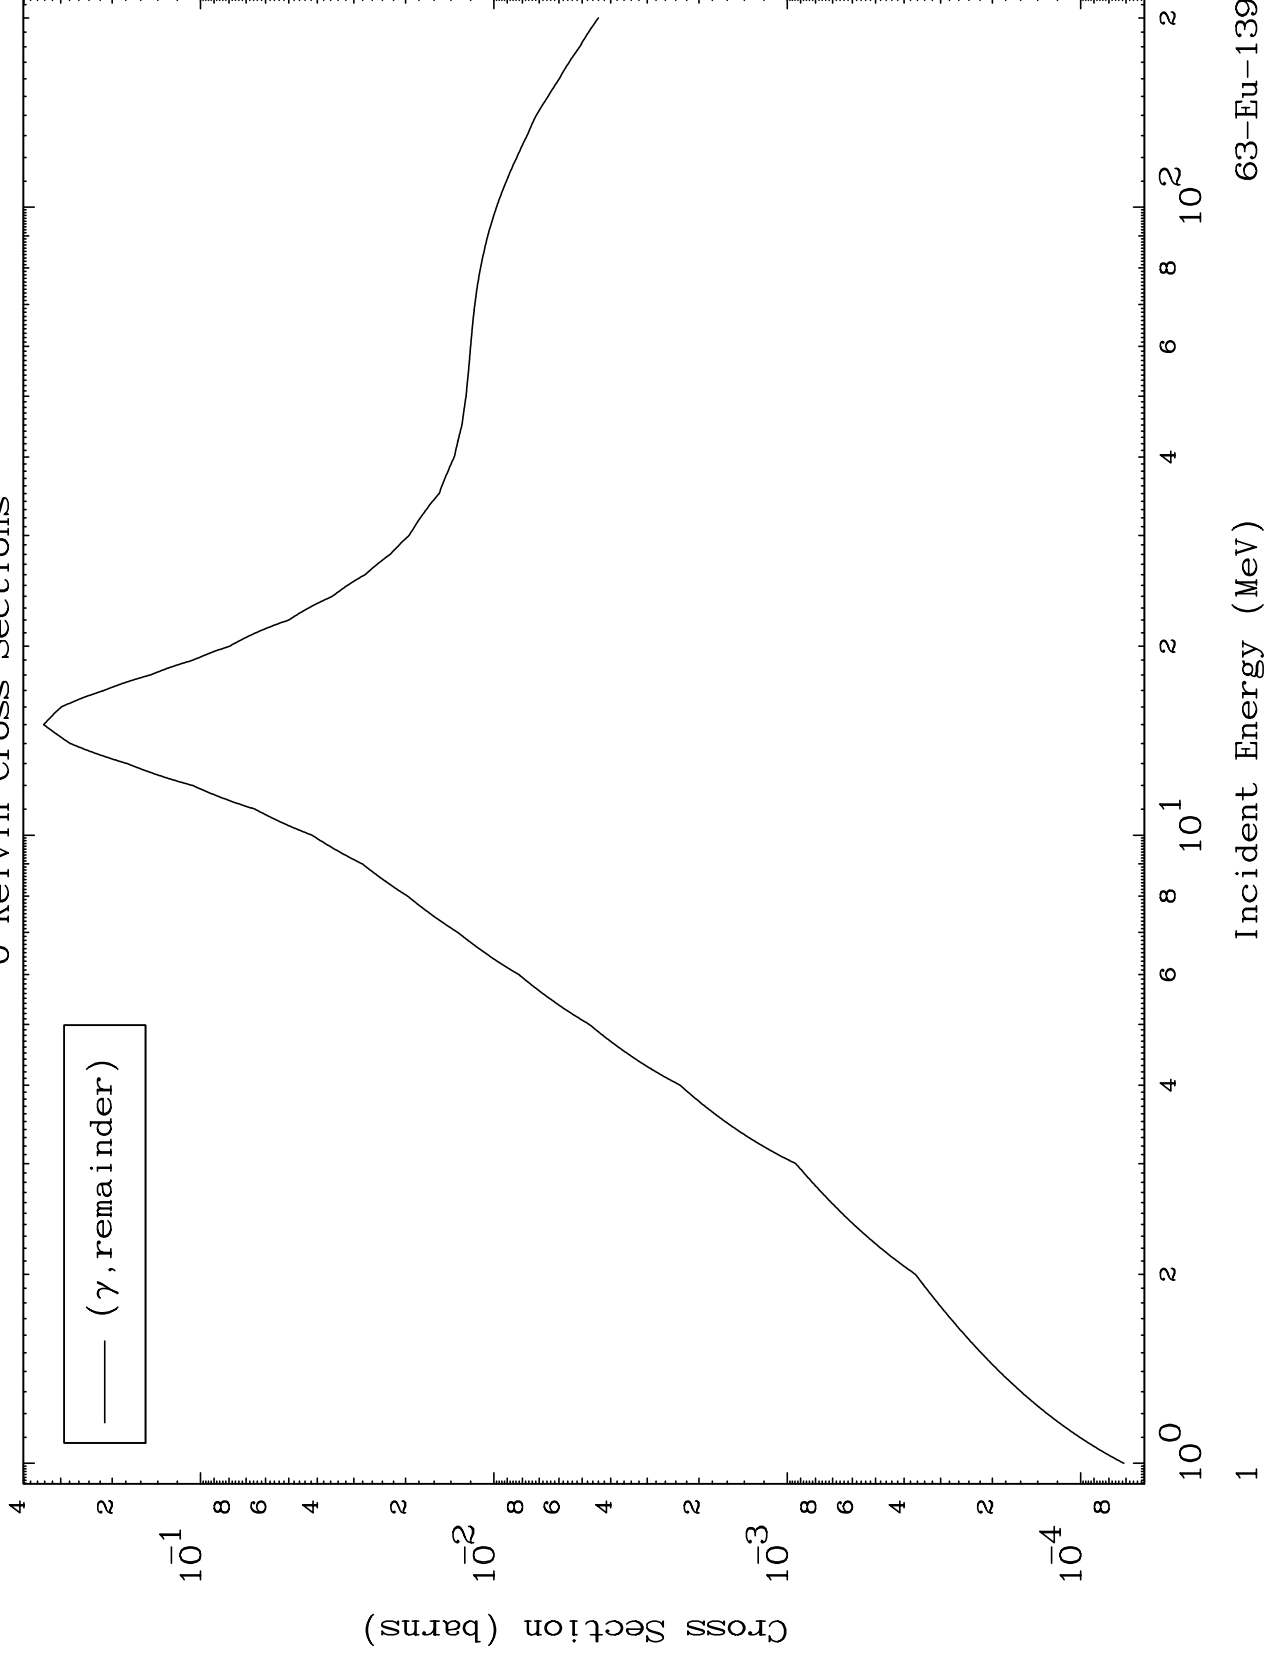

Press Mouse Button to Start

MAT 6289

Photon Major
0 Kelvin Cross Sections

63-Eu-139

63-Eu-139