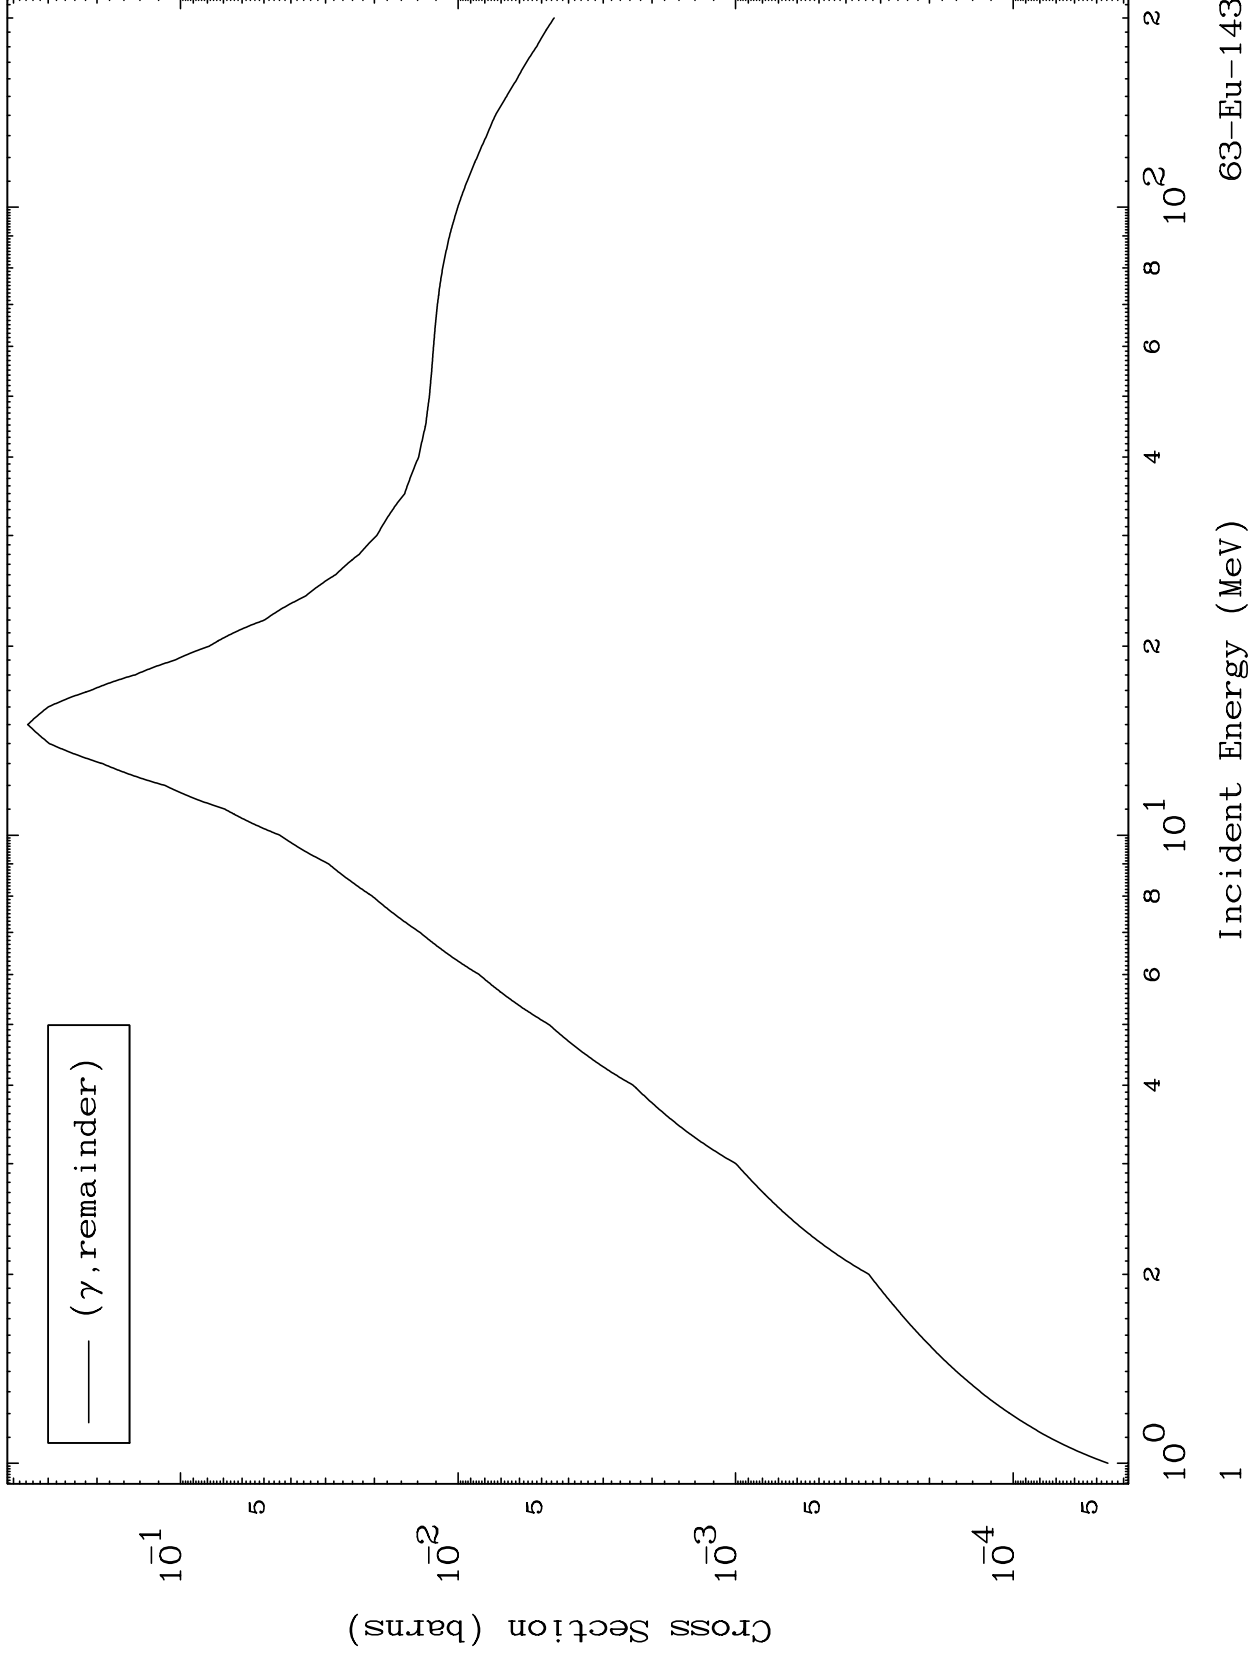

Press Mouse Button to Start

MAT 6301

Photon Major  
0 Kelvin Cross Sections

63-Eu-143

63-Eu-143